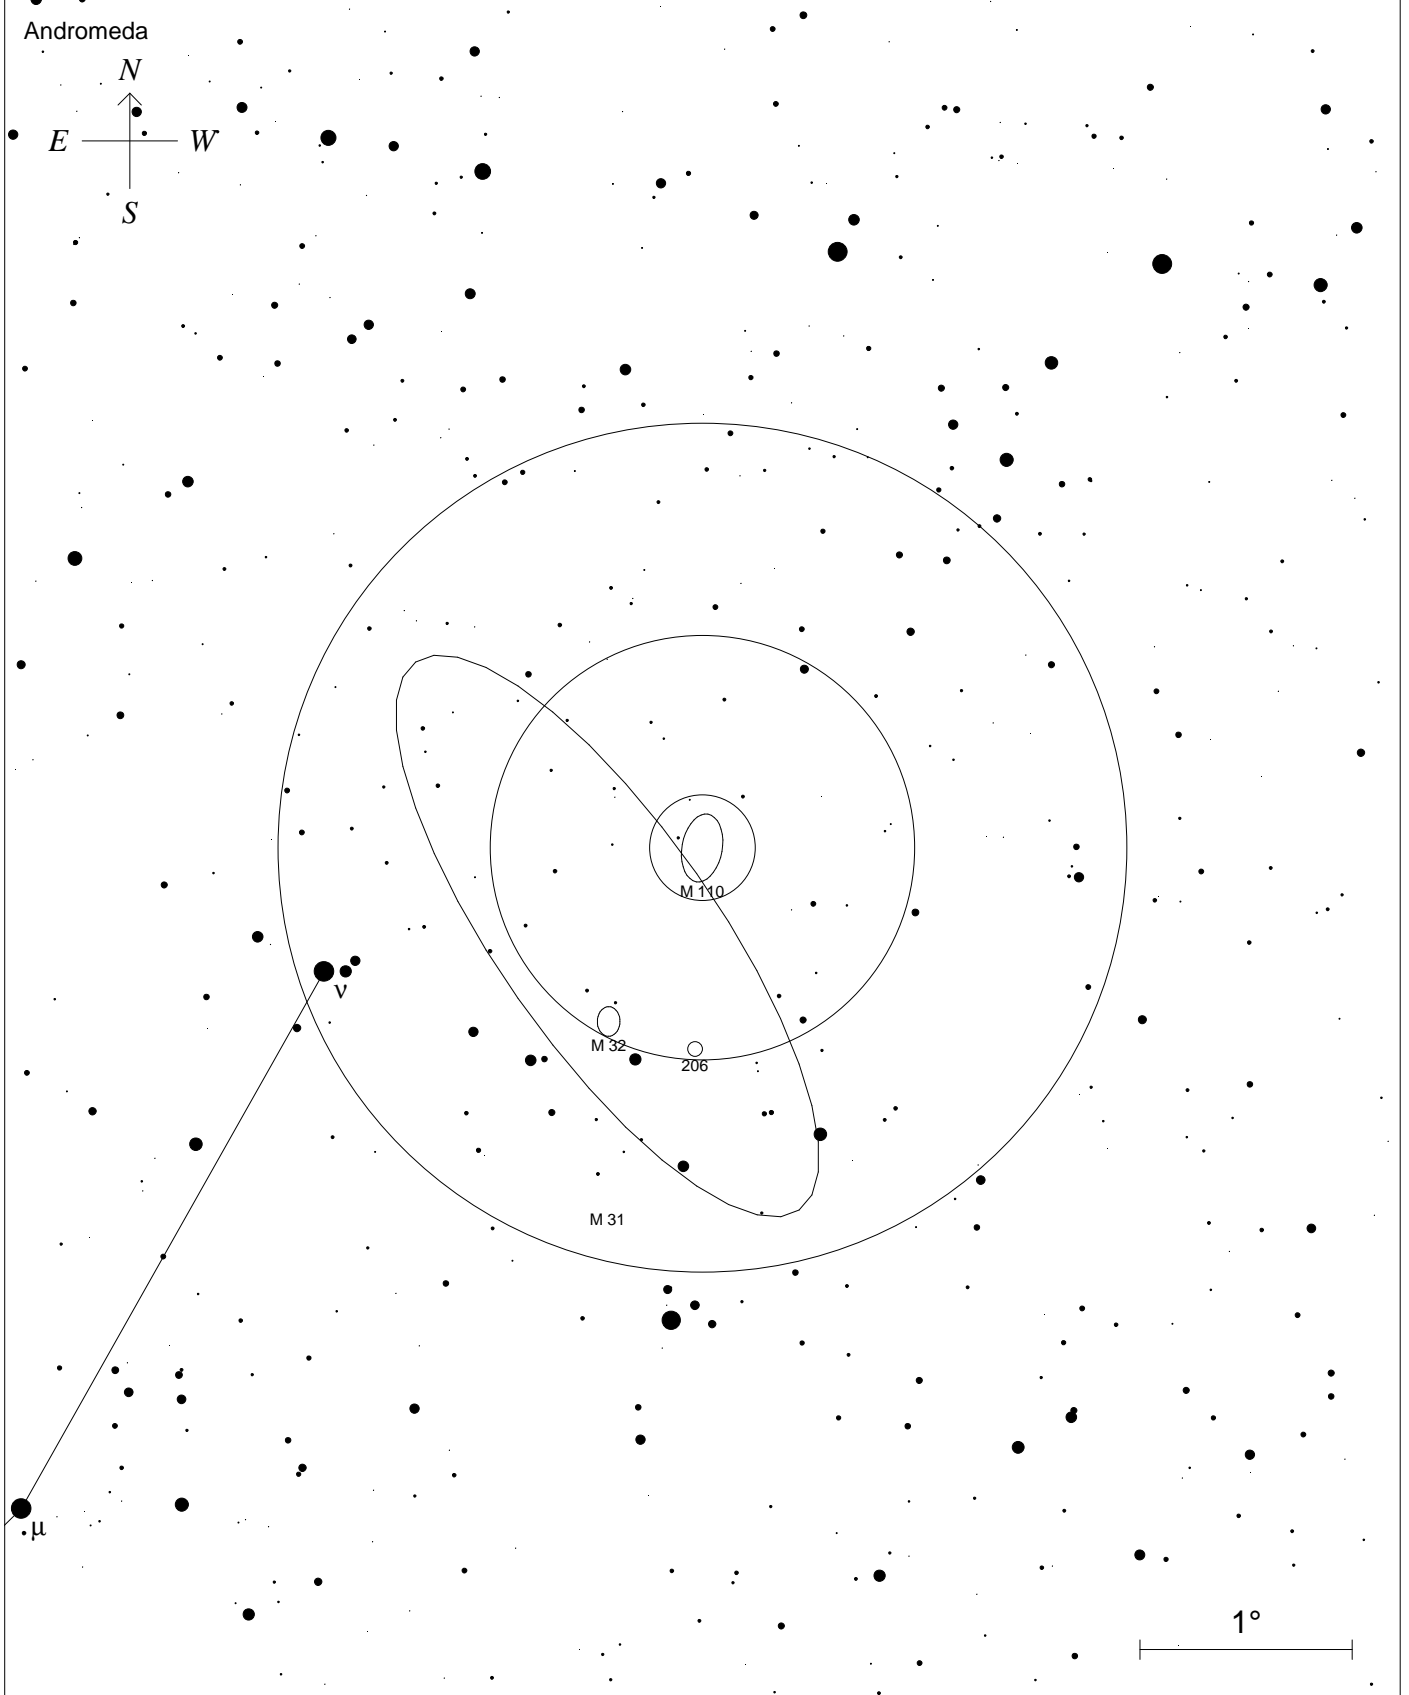

# M110

## NGC205 And galassia ellittica m8.5 17x10'

Andromeda

### STARS

- <5     ● >10
- 6
- 7
- 8
- 9

### SYMBOLS

- |                 |                    |                |
|-----------------|--------------------|----------------|
| ● Multiple star | ☐ Dark nebula      | △ Radio source |
| ○ Variable star | ⊕ Globular cluster | × X-ray source |
| ☄ Comet         | ○ Open cluster     | ○ Other object |
| ○ Galaxy        | ⊙ Planetary nebula |                |
| □ Bright nebula | ⊗ Quasar           |                |