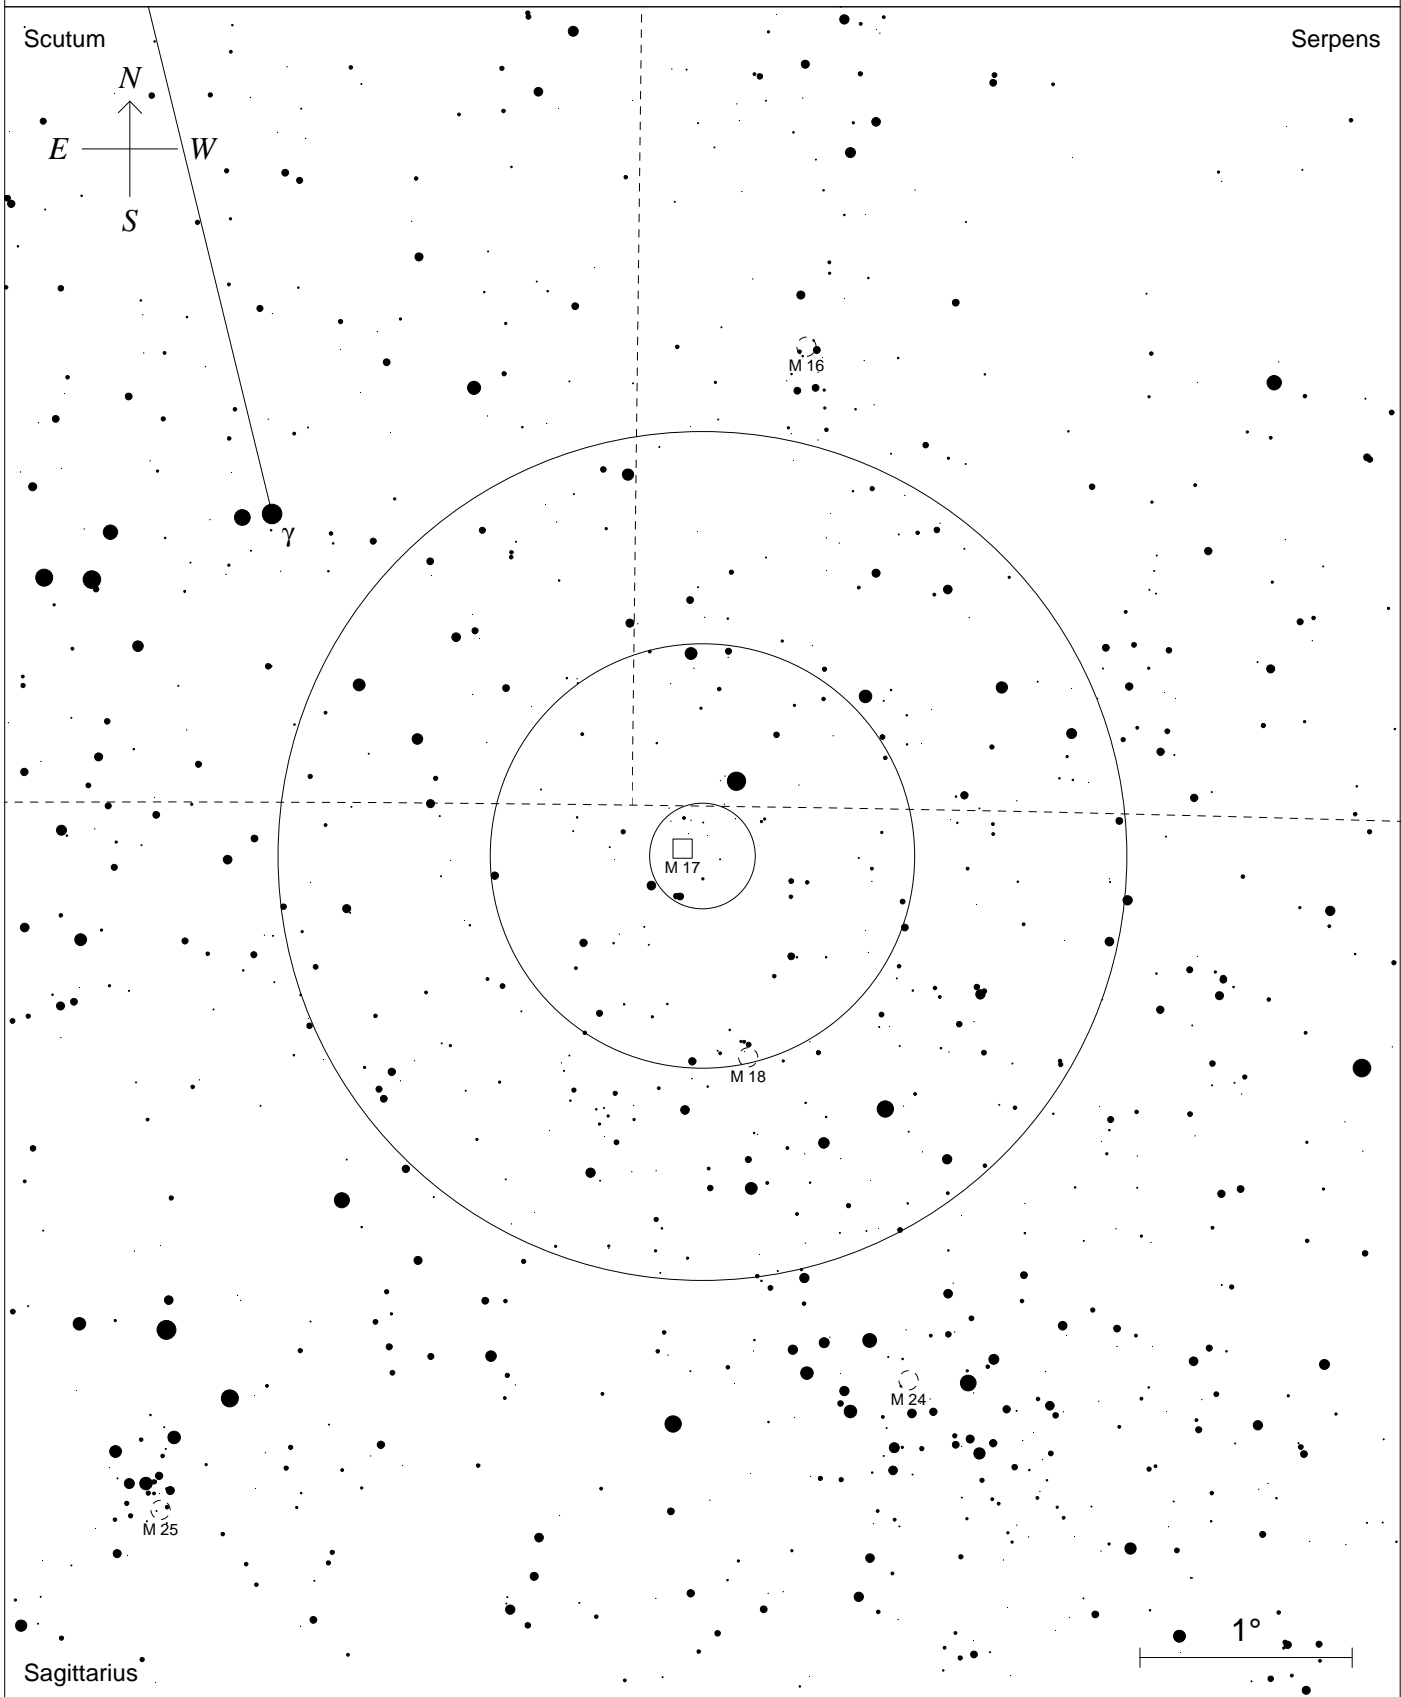

# M17

## NGC6618 Sgr nebulosa diffusa m7.0 11'

STARS	
●	<5
●	>10
●	6
●	7
●	8
●	9

SYMBOLS			
●	Multiple star	◻	Dark nebula
○	Variable star	⊕	Globular cluster
☄	Comet	○	Open cluster
○	Galaxy	⊙	Planetary nebula
◻	Bright nebula	⊗	Quasar
		△	Radio source
		×	X-ray source
		○	Other object