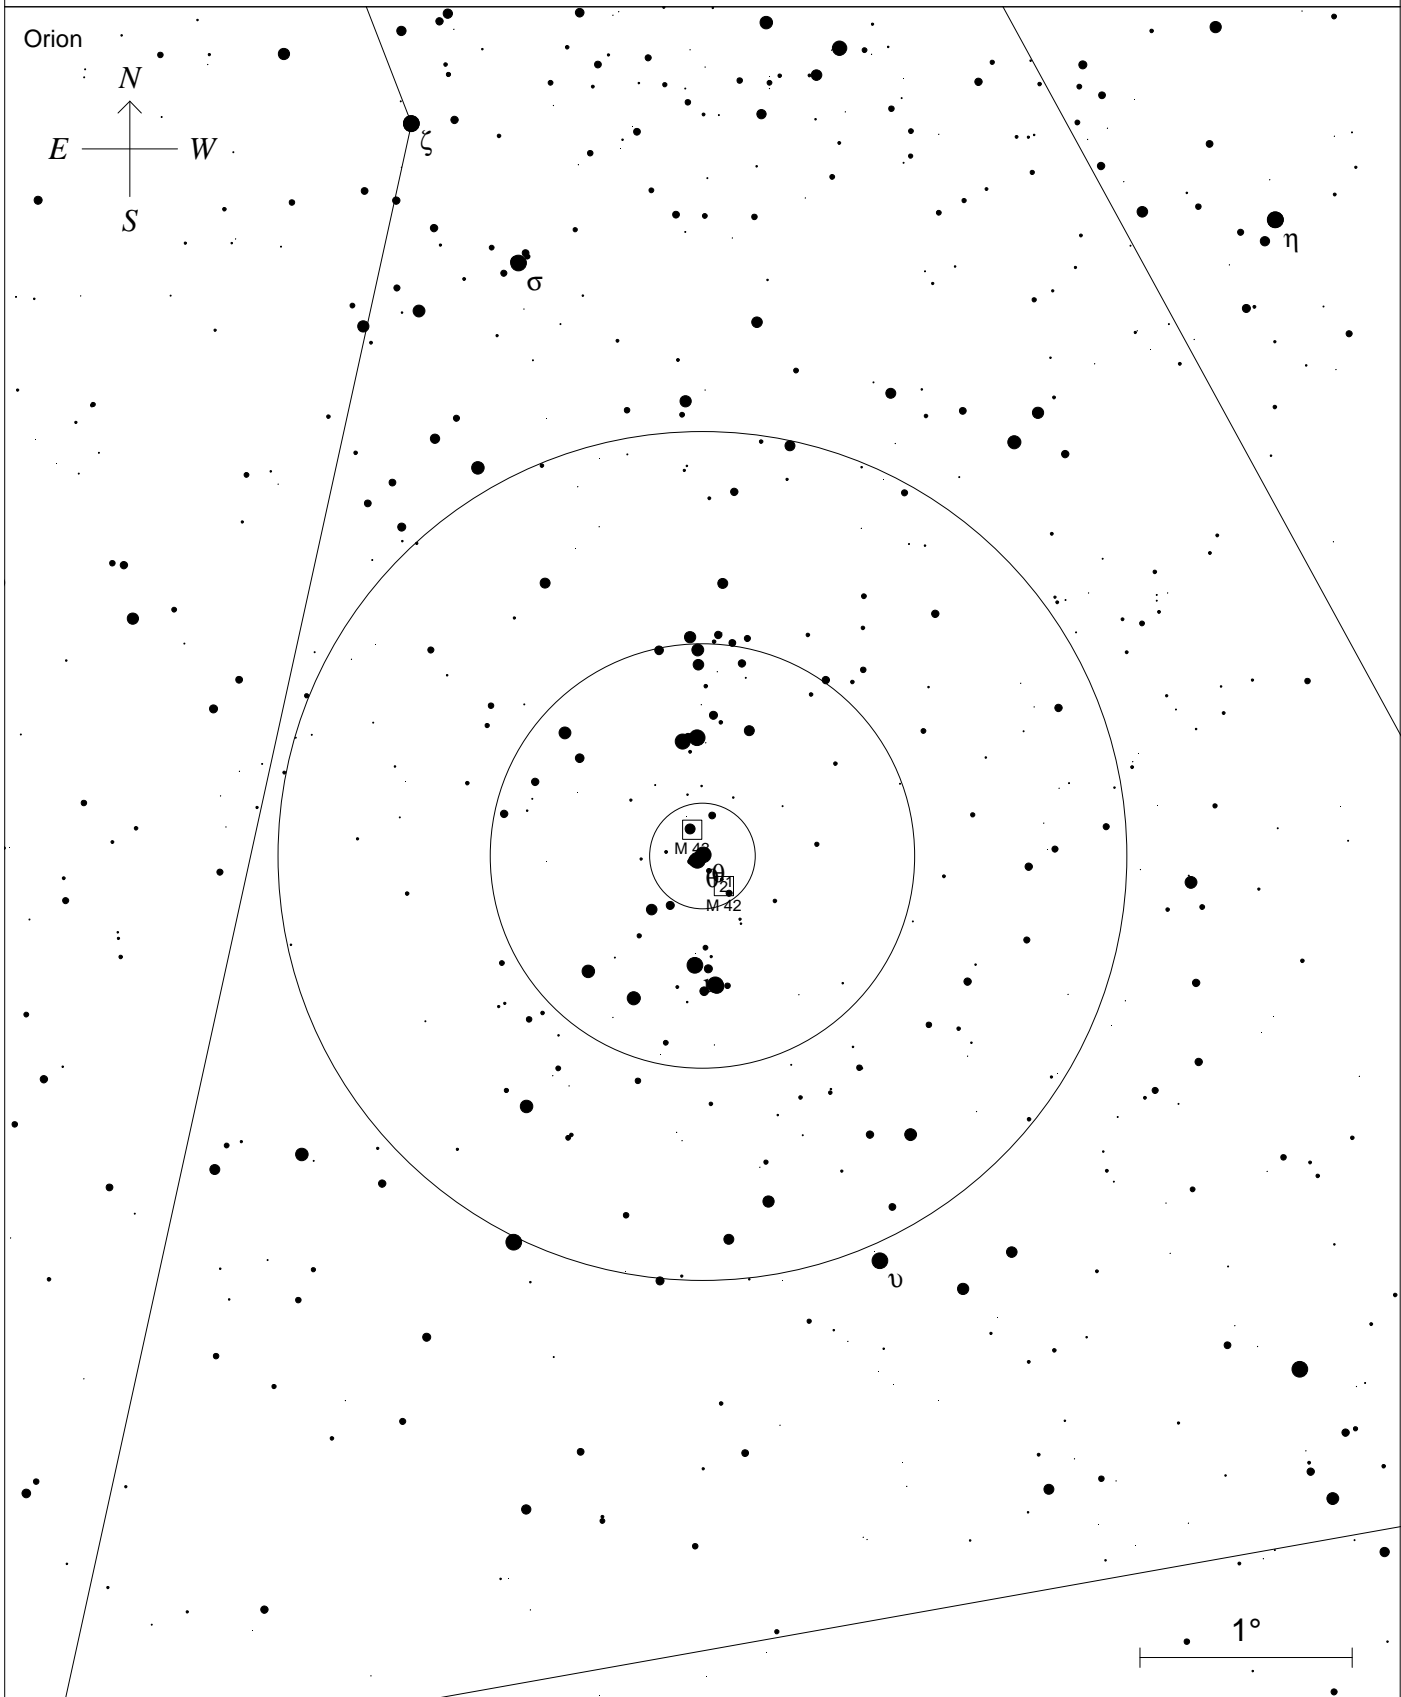

M42

NGC1976 Ori nebula diffusa m4.0 85x60'

STARS	
●	<5 >10
●	6
●	7
●	8
●	9

SYMBOLS					
●	Multiple star	◻	Dark nebula	△	Radio source
○	Variable star	⊕	Globular cluster	×	X-ray source
☄	Comet	○	Open cluster	○	Other object
○	Galaxy	⊙	Planetary nebula		
◻	Bright nebula	⊗	Quasar		