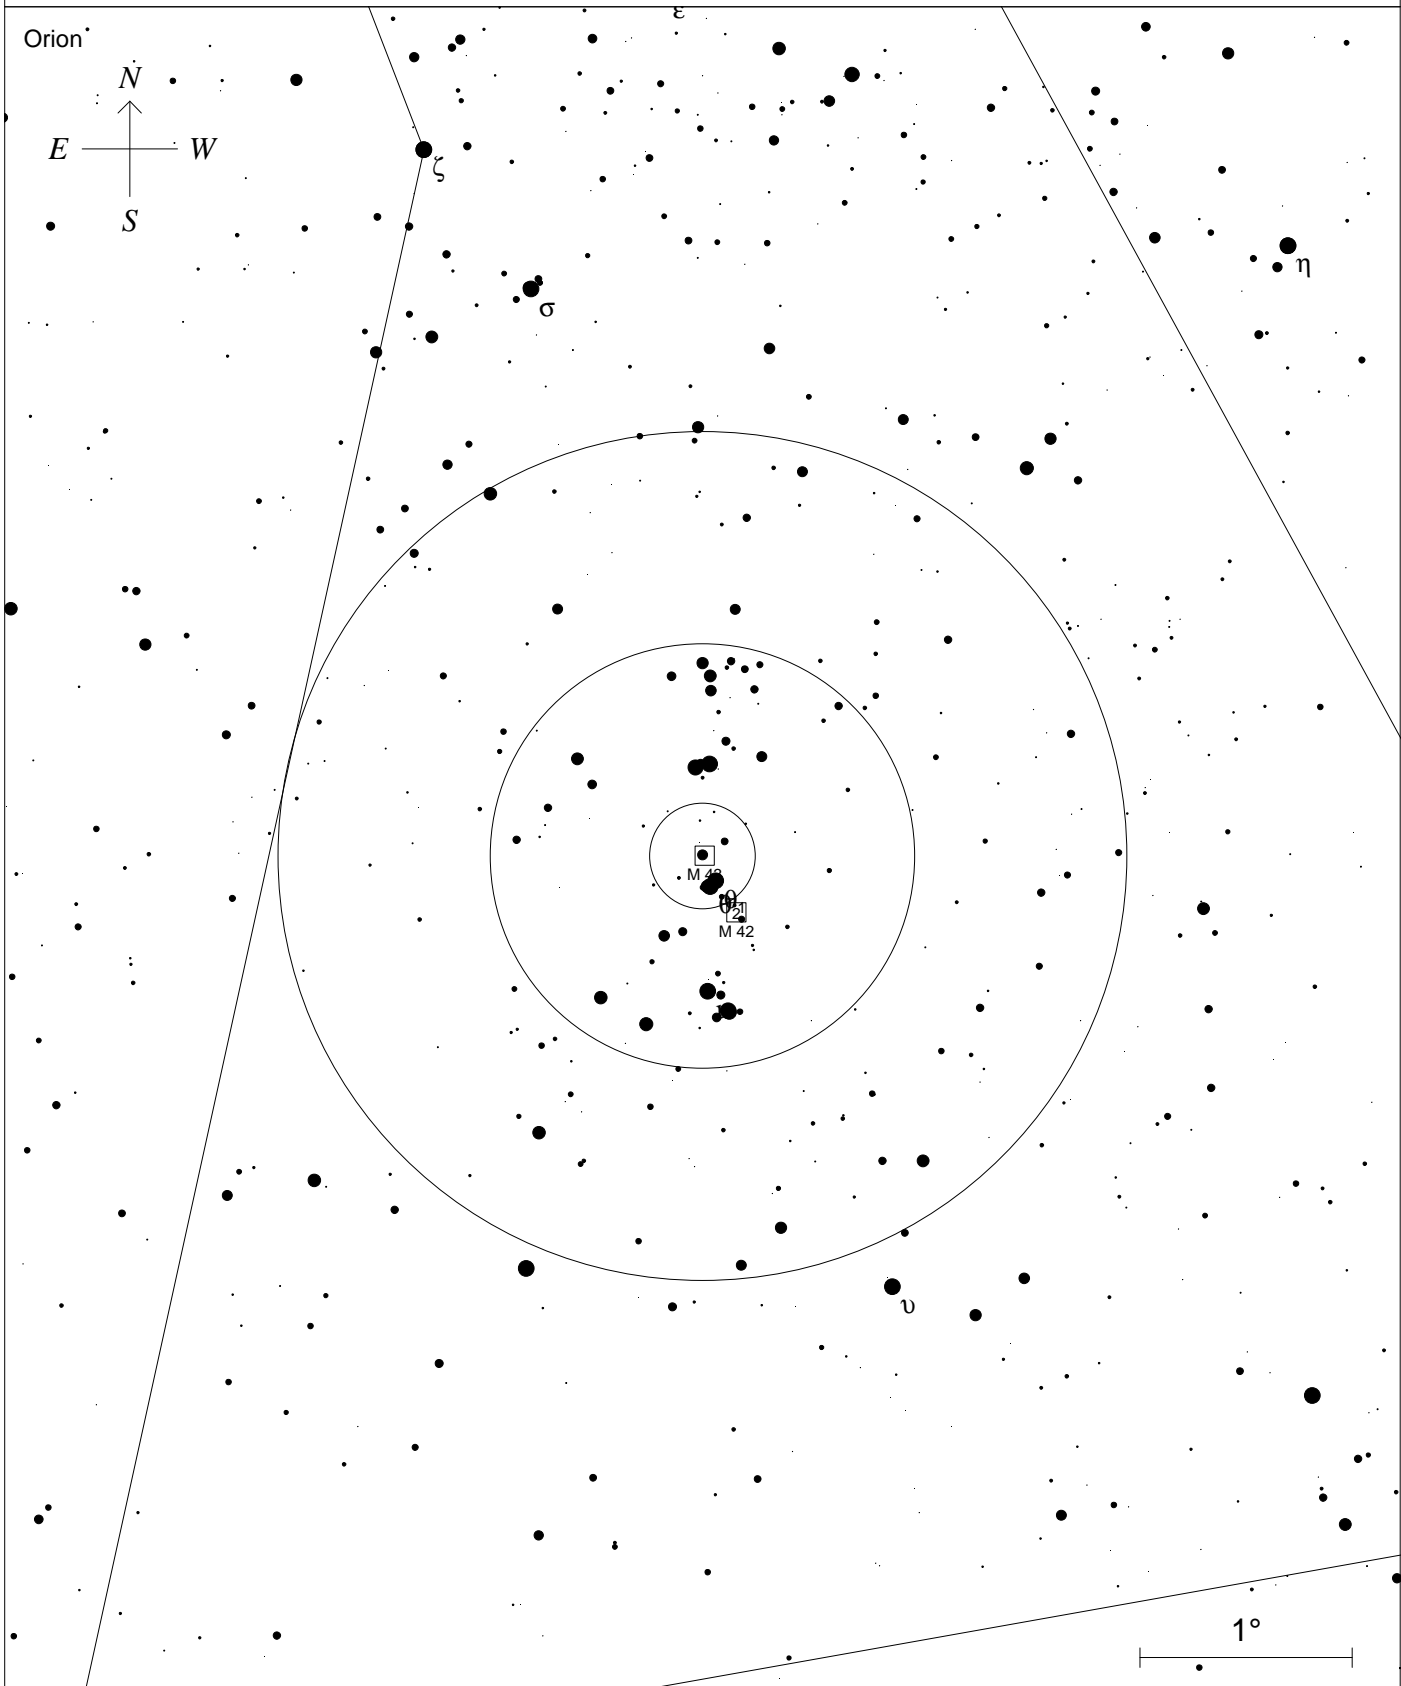

M43

NGC1982 Ori nebulosa diffusa m9.0 20x15'

STARS	
●	<5
●	>10
●	6
●	7
●	8
●	9

SYMBOLS					
●	Multiple star	◻	Dark nebula	△	Radio source
○	Variable star	⊕	Globular cluster	×	X-ray source
☄	Comet	○	Open cluster	○	Other object
○	Galaxy	⊙	Planetary nebula		
◻	Bright nebula	⊗	Quasar		