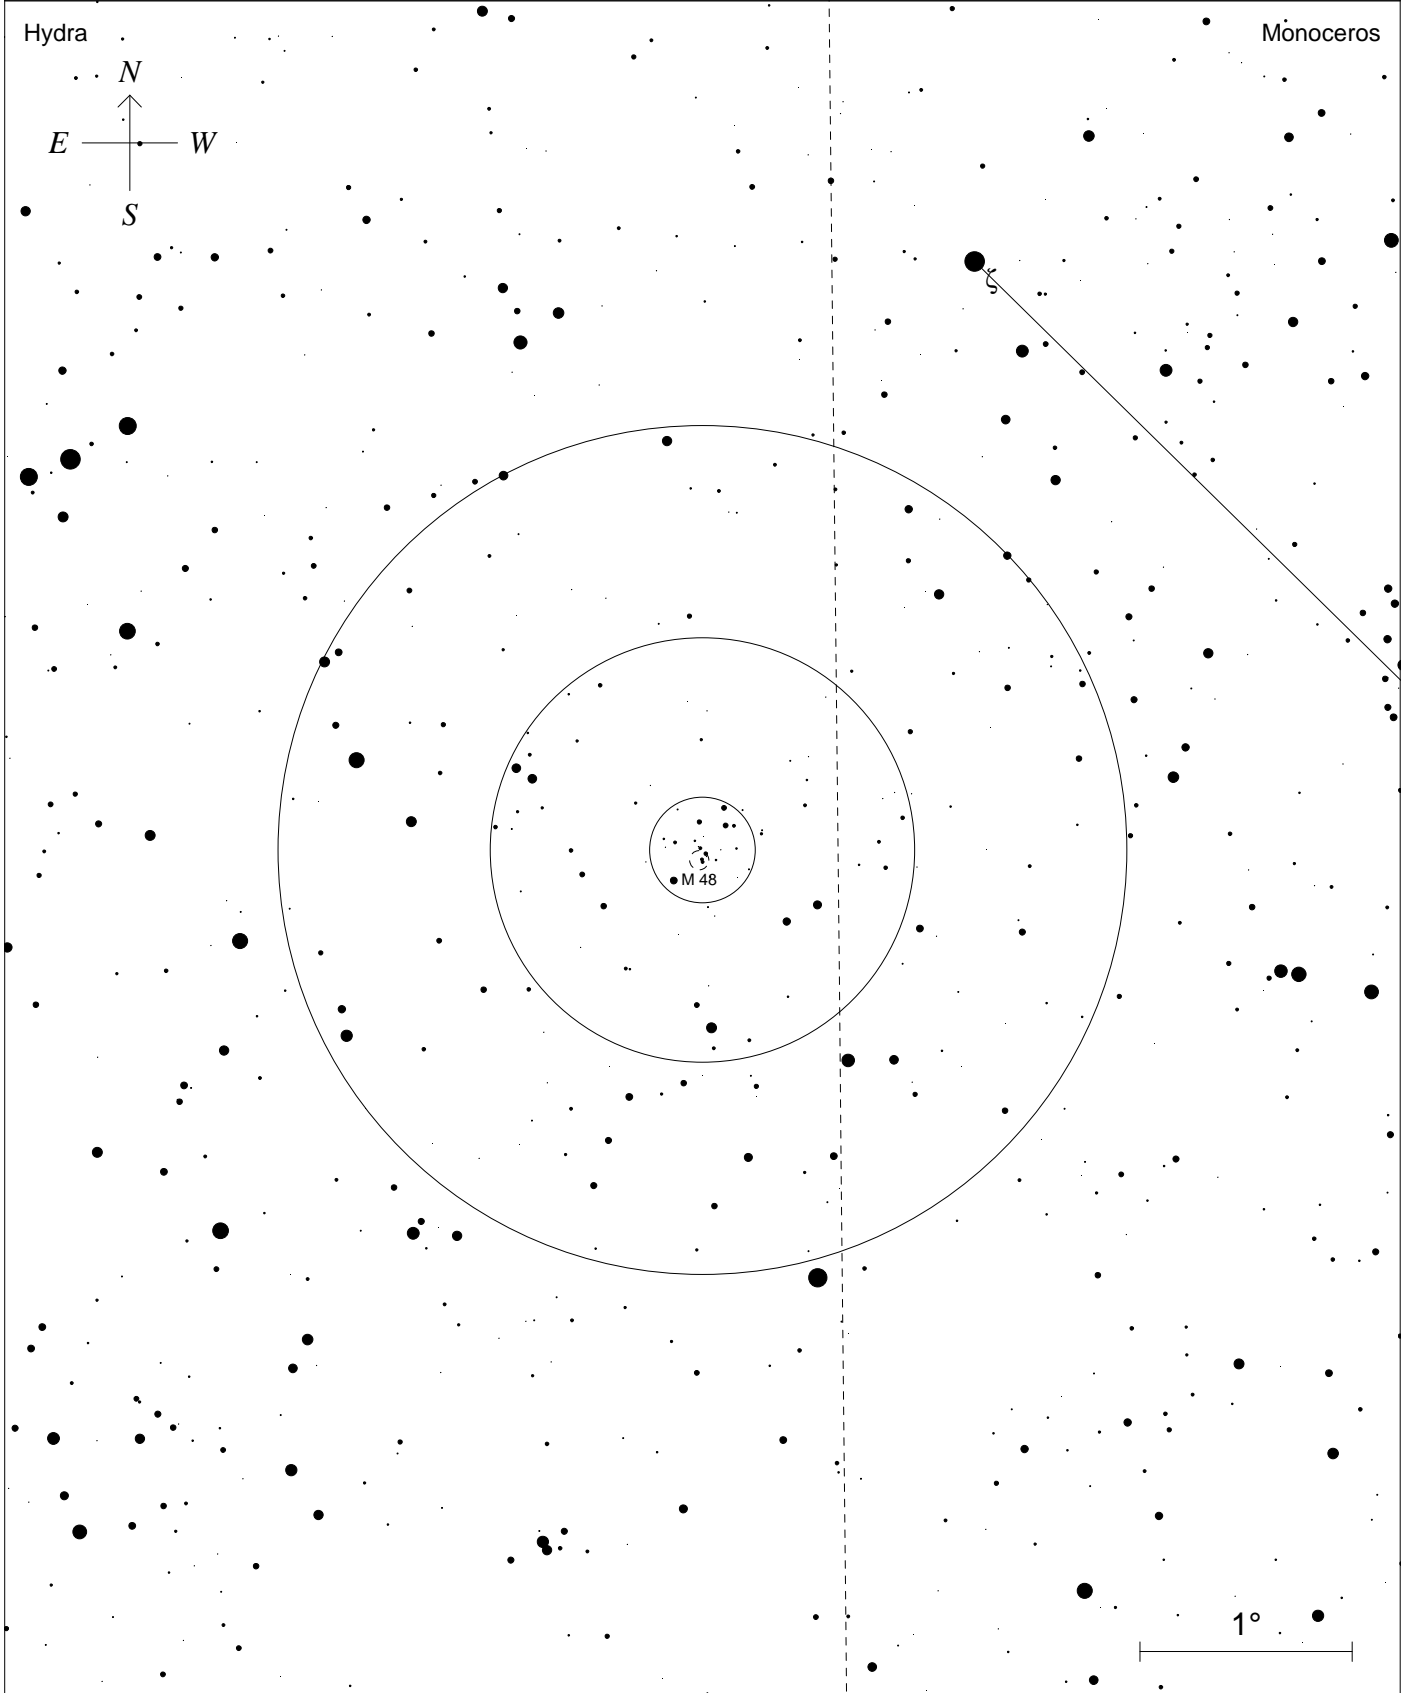

M48

NGC2548 Hya ammasso aperto m5.5 54'

Hydra

Monoceros

STARS

- <5 >10
- 6
- 7
- 8
- 9

SYMBOLS

- | | | |
|-----------------|--------------------|----------------|
| ● Multiple star | ◻ Dark nebula | △ Radio source |
| ○ Variable star | ⊕ Globular cluster | × X-ray source |
| ☄ Comet | ○ Open cluster | ○ Other object |
| ○ Galaxy | ⊙ Planetary nebula | |
| ◻ Bright nebula | ⊗ Quasar | |