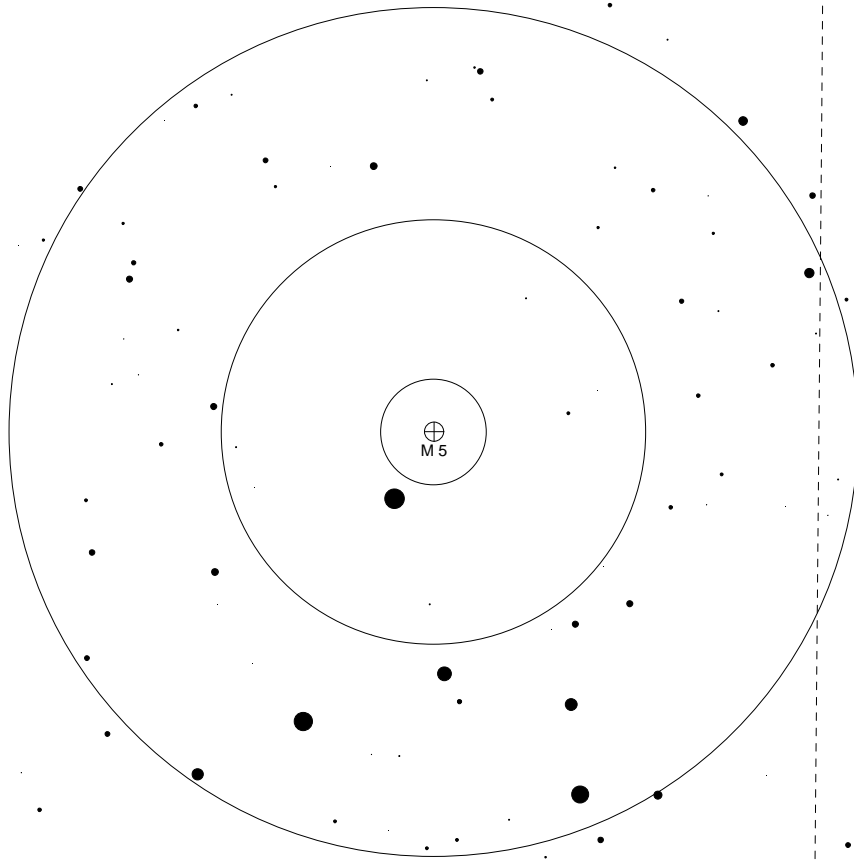

M5

NGC5904 Ser ammasso globulare m5.6 17.4'

Serpens

Virgo

1°

Libra

STARS

- <5 >10
- 6
- 7
- 8
- 9

SYMBOLS

- | | | |
|-----------------|--------------------|----------------|
| ● Multiple star | ☐ Dark nebula | △ Radio source |
| ○ Variable star | ⊕ Globular cluster | × X-ray source |
| ☄ Comet | ○ Open cluster | ○ Other object |
| ○ Galaxy | ⊙ Planetary nebula | |
| □ Bright nebula | ⊗ Quasar | |