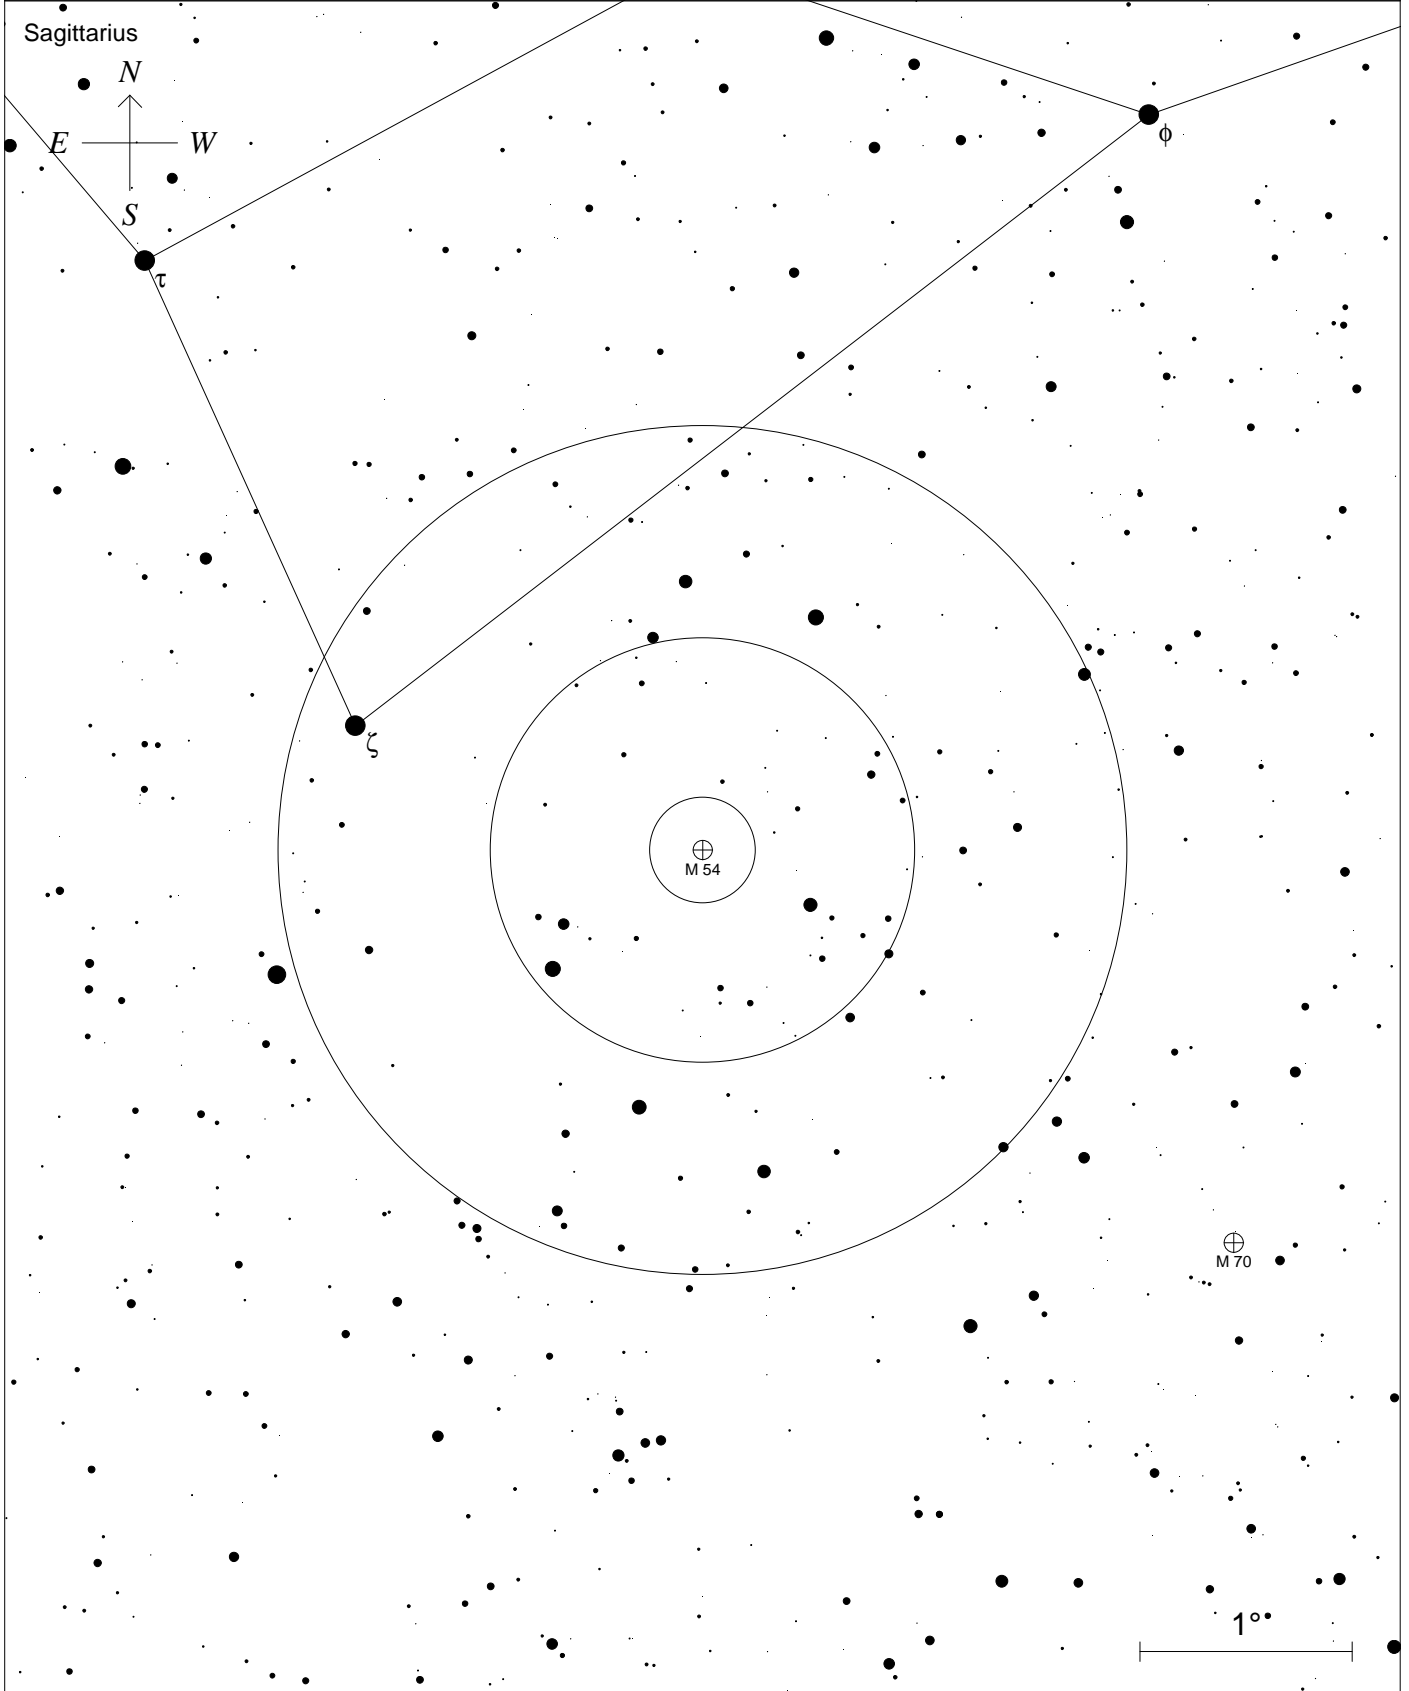

# M54

## NGC6715 Sgr ammasso globulare m7.6 9.1'

### STARS

- <5     >10
- 6
- 7
- 8
- 9

### SYMBOLS

- |                 |                    |                |
|-----------------|--------------------|----------------|
| ● Multiple star | ⊞ Dark nebula      | △ Radio source |
| ○ Variable star | ⊕ Globular cluster | × X-ray source |
| ☄ Comet         | ⊙ Open cluster     | ○ Other object |
| ○ Galaxy        | ♁ Planetary nebula |                |
| □ Bright nebula | ⊞ Quasar           |                |