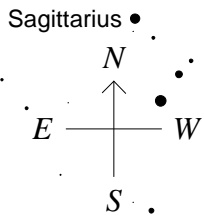

M55

NGC6809 Sgr ammasso globulare m6.3 19'

1°

STARS

- <5 >10
- 6
- 7
- 8
- 9

SYMBOLS

- | | | |
|-----------------|--------------------|----------------|
| ● Multiple star | ☐ Dark nebula | △ Radio source |
| ○ Variable star | ⊕ Globular cluster | × X-ray source |
| ☄ Comet | ○ Open cluster | ○ Other object |
| ○ Galaxy | ⊙ Planetary nebula | |
| ☐ Bright nebula | ⊞ Quasar | |