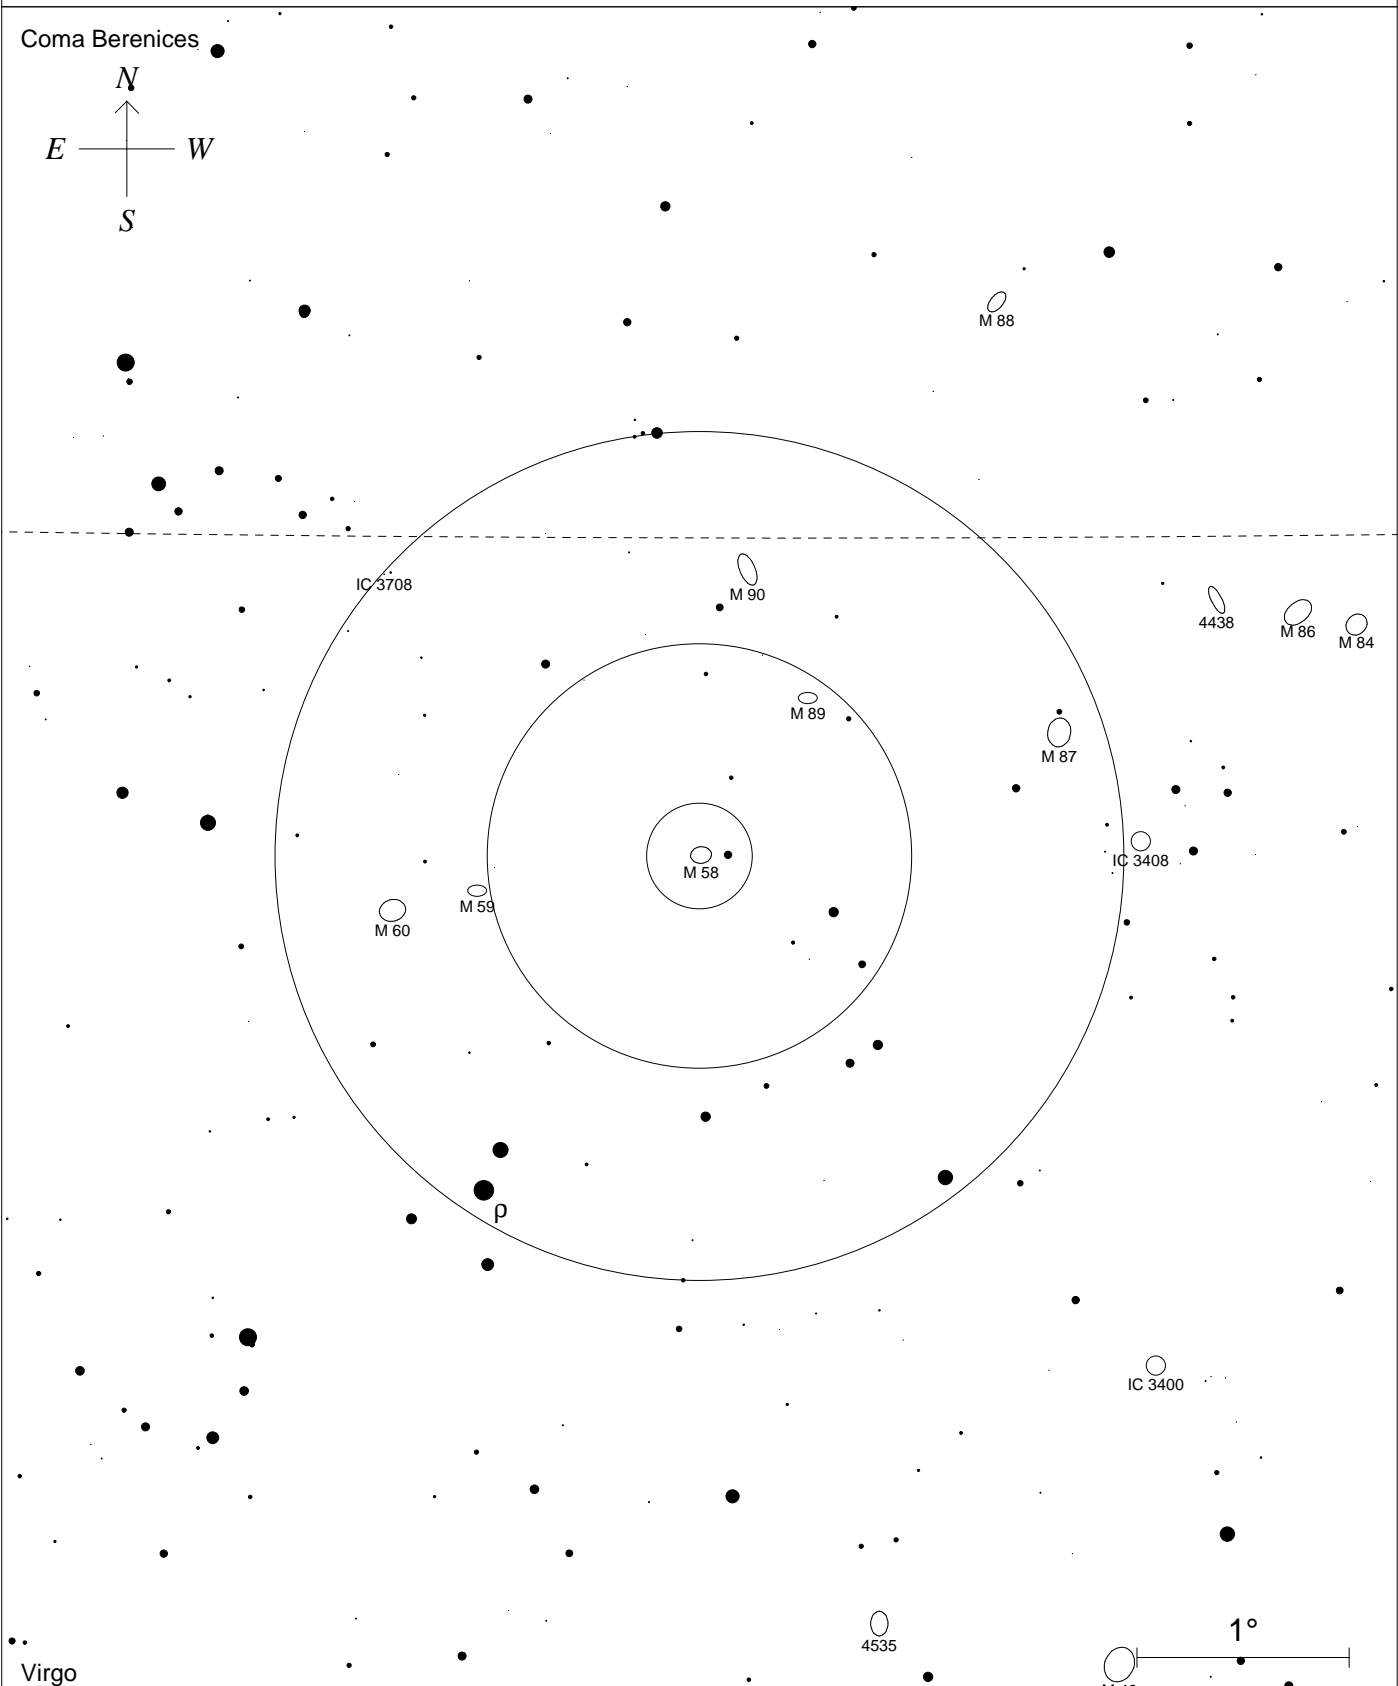

# M58

## NGC4579 Vir galassia spirale m9.7 5.5x4.5'

Coma Berenices

Virgo

### STARS

- <5     ● >10
- 6
- 7
- 8
- 9

### SYMBOLS

- |                 |                    |                |
|-----------------|--------------------|----------------|
| ● Multiple star | ⊞ Dark nebula      | △ Radio source |
| ○ Variable star | ⊕ Globular cluster | × X-ray source |
| ☄ Comet         | ○ Open cluster     | ○ Other object |
| ○ Galaxy        | ⊙ Planetary nebula |                |
| □ Bright nebula | ⊞ Quasar           |                |