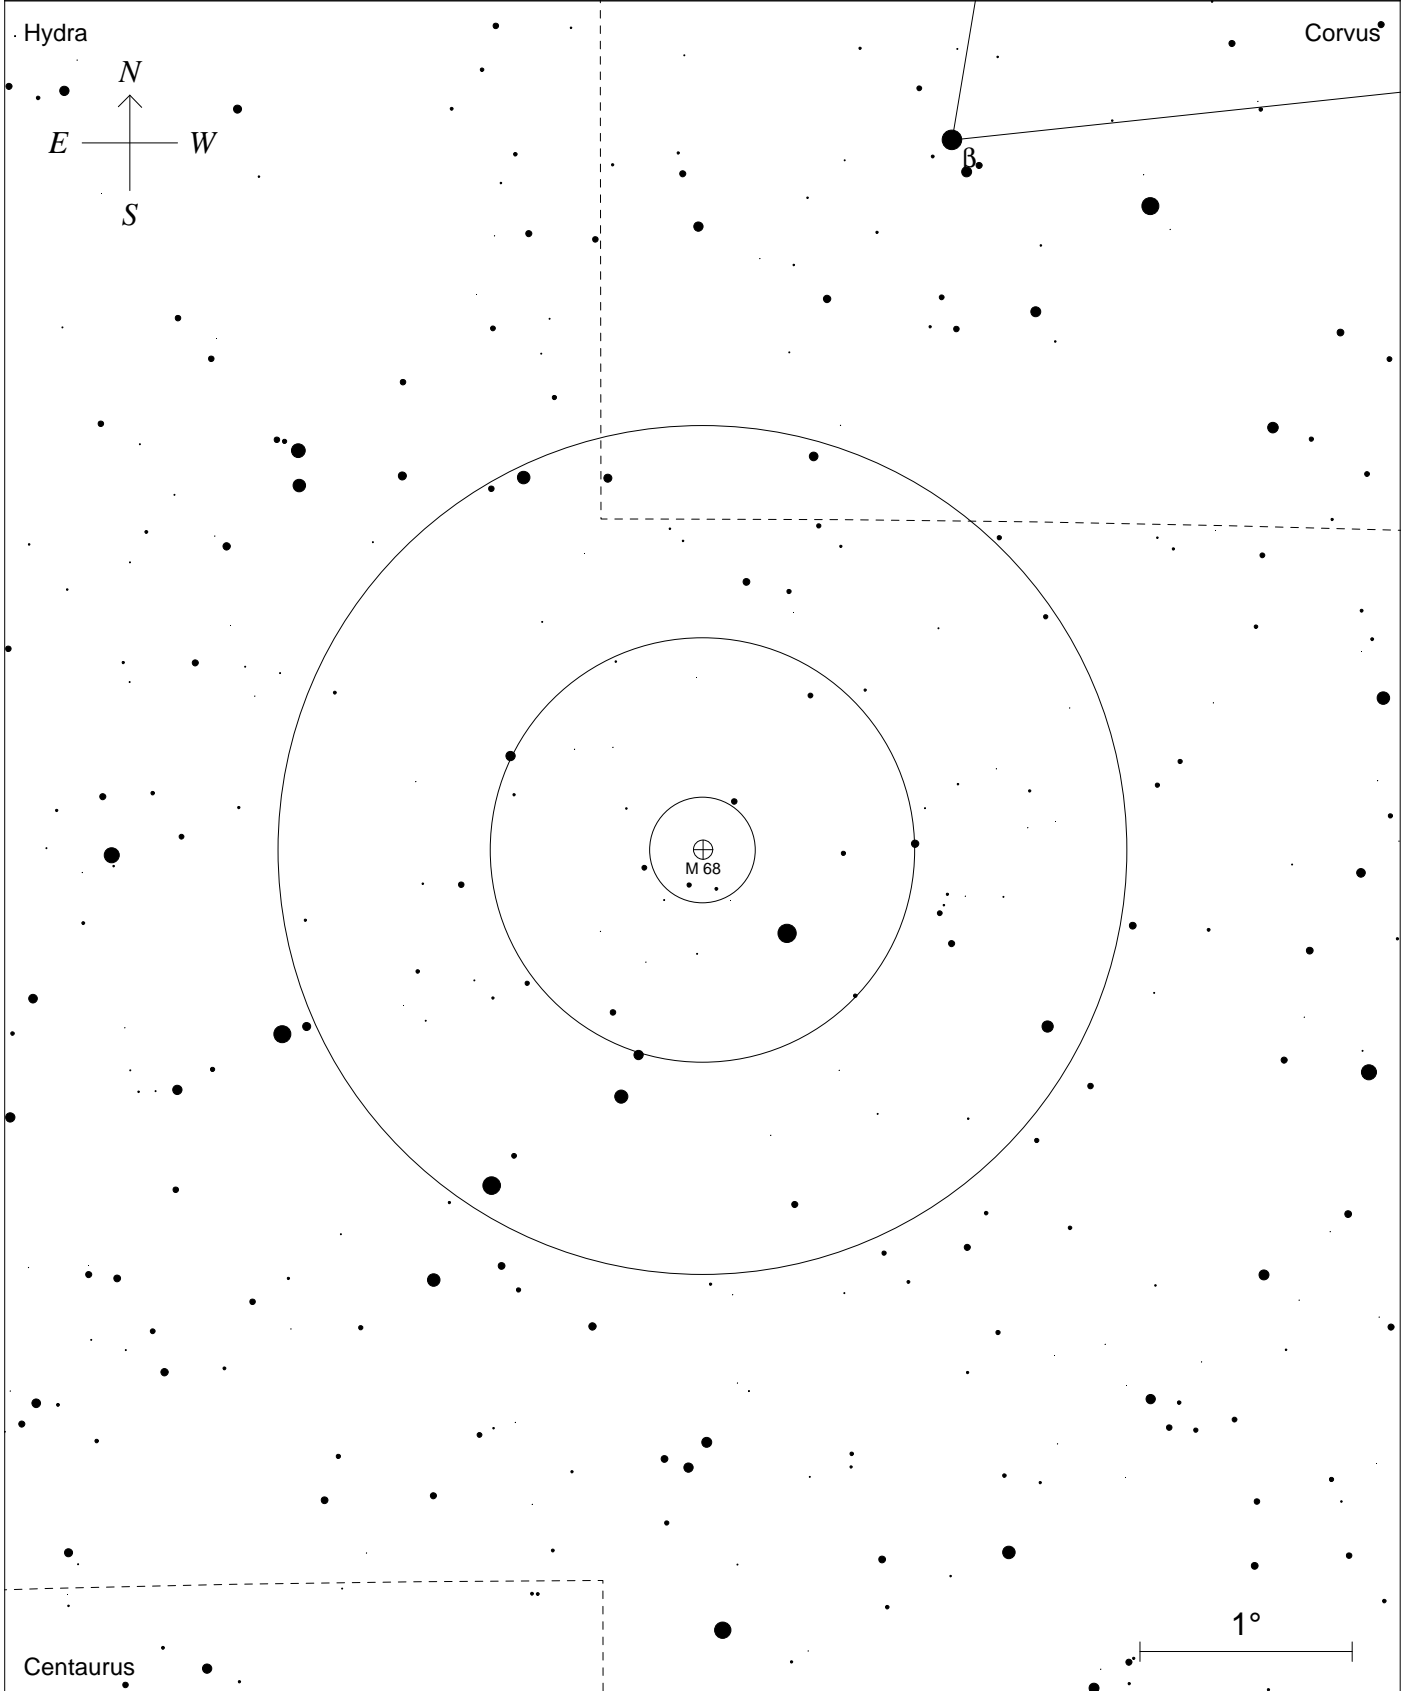

M68

NGC4590 Hya ammasso globulare m7.8 12'

STARS	
●	<5 >10
●	6
●	7
●	8
●	9

SYMBOLS			
●	Multiple star	⊞	Dark nebula
○	Variable star	⊕	Globular cluster
☄	Comet	⊙	Open cluster
○	Galaxy	⊖	Planetary nebula
□	Bright nebula	⊗	Quasar
		△	Radio source
		×	X-ray source
		○	Other object