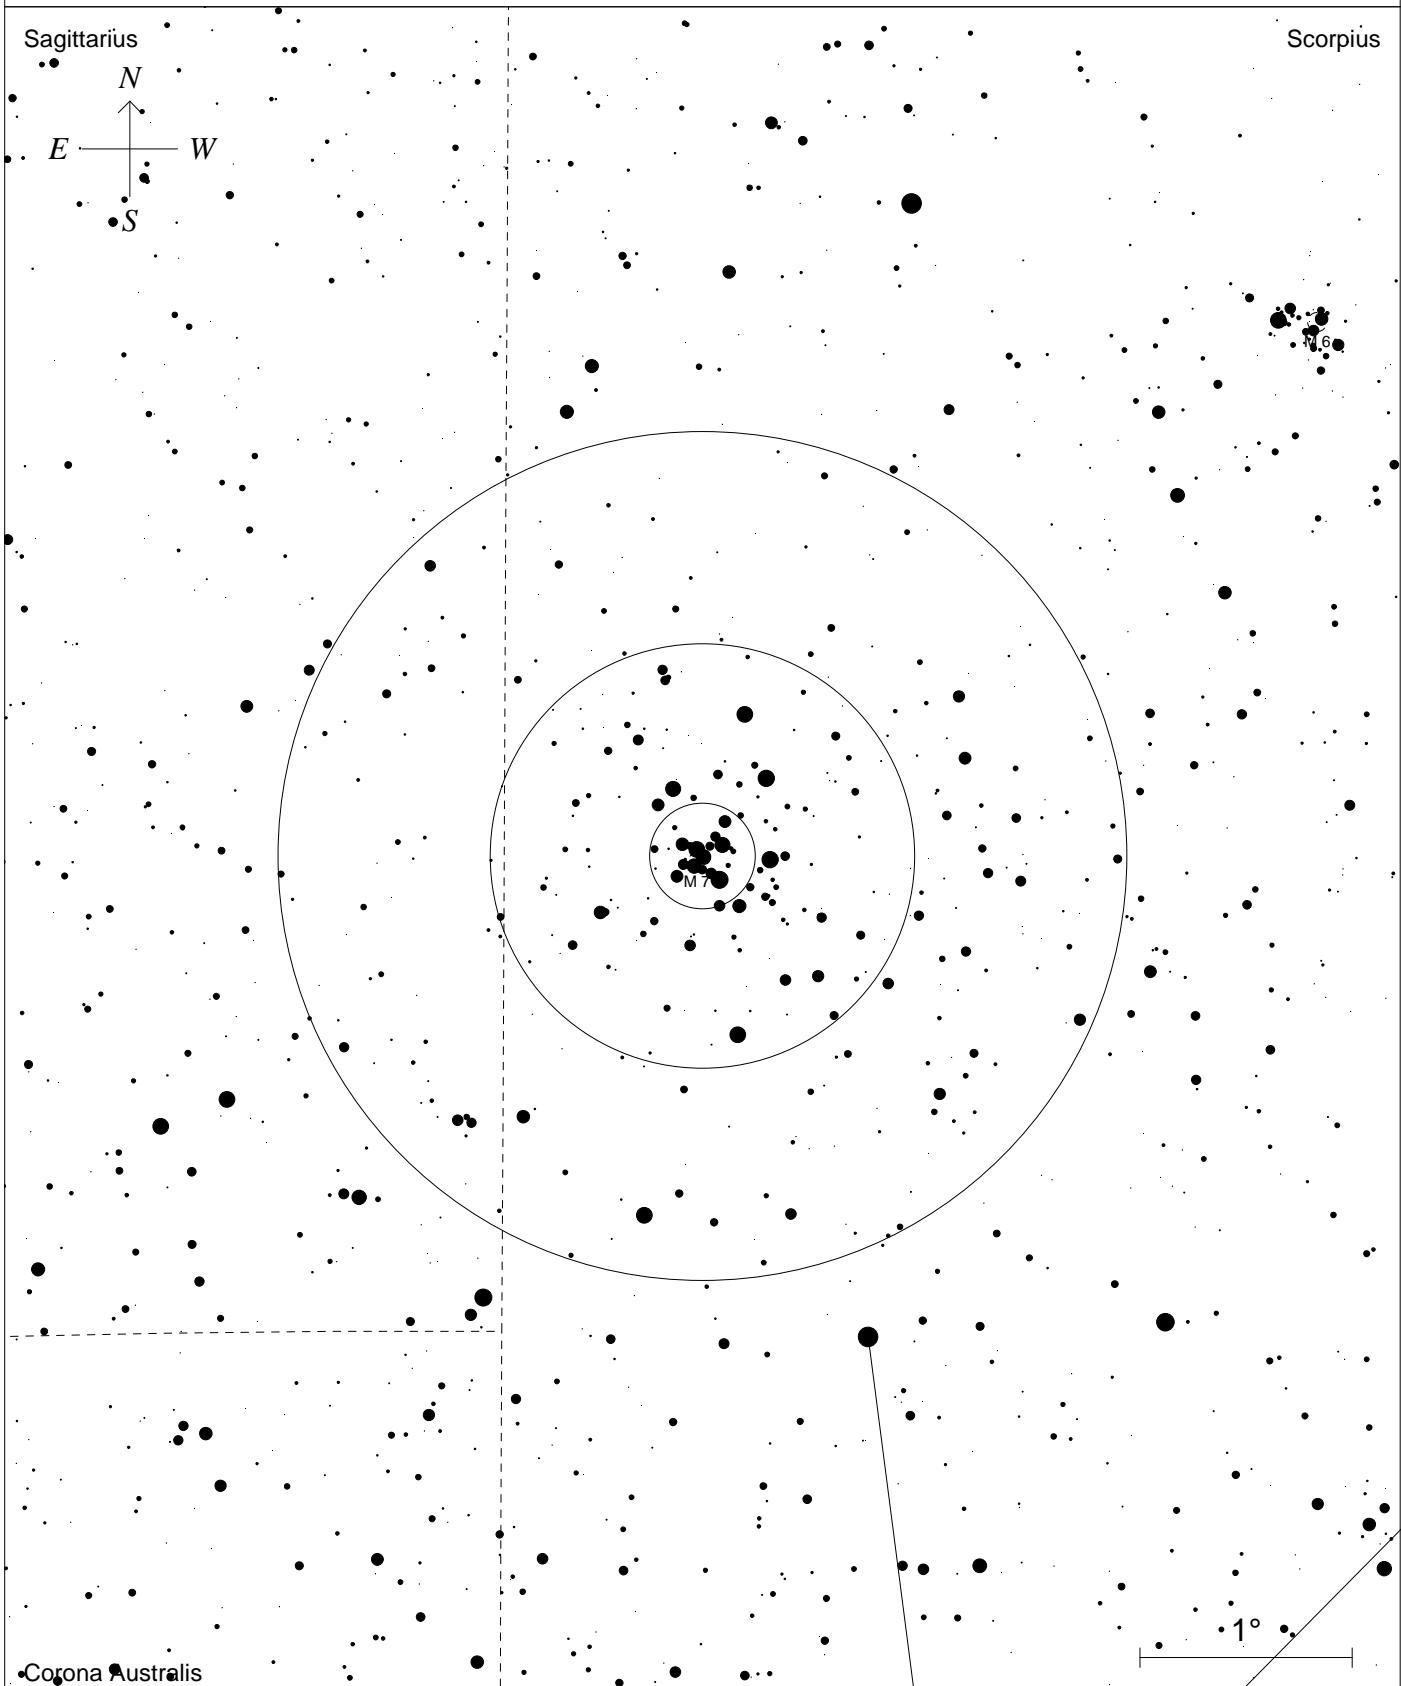

M7

NGC6475 Sco ammasso aperto m4.1 80'

STARS	
●	<5
●	>10
●	6
●	7
●	8
●	9

SYMBOLS					
●	Multiple star	◻	Dark nebula	△	Radio source
○	Variable star	⊕	Globular cluster	×	X-ray source
☄	Comet	○	Open cluster	○	Other object
○	Galaxy	⊙	Planetary nebula		
◻	Bright nebula	⊗	Quasar		