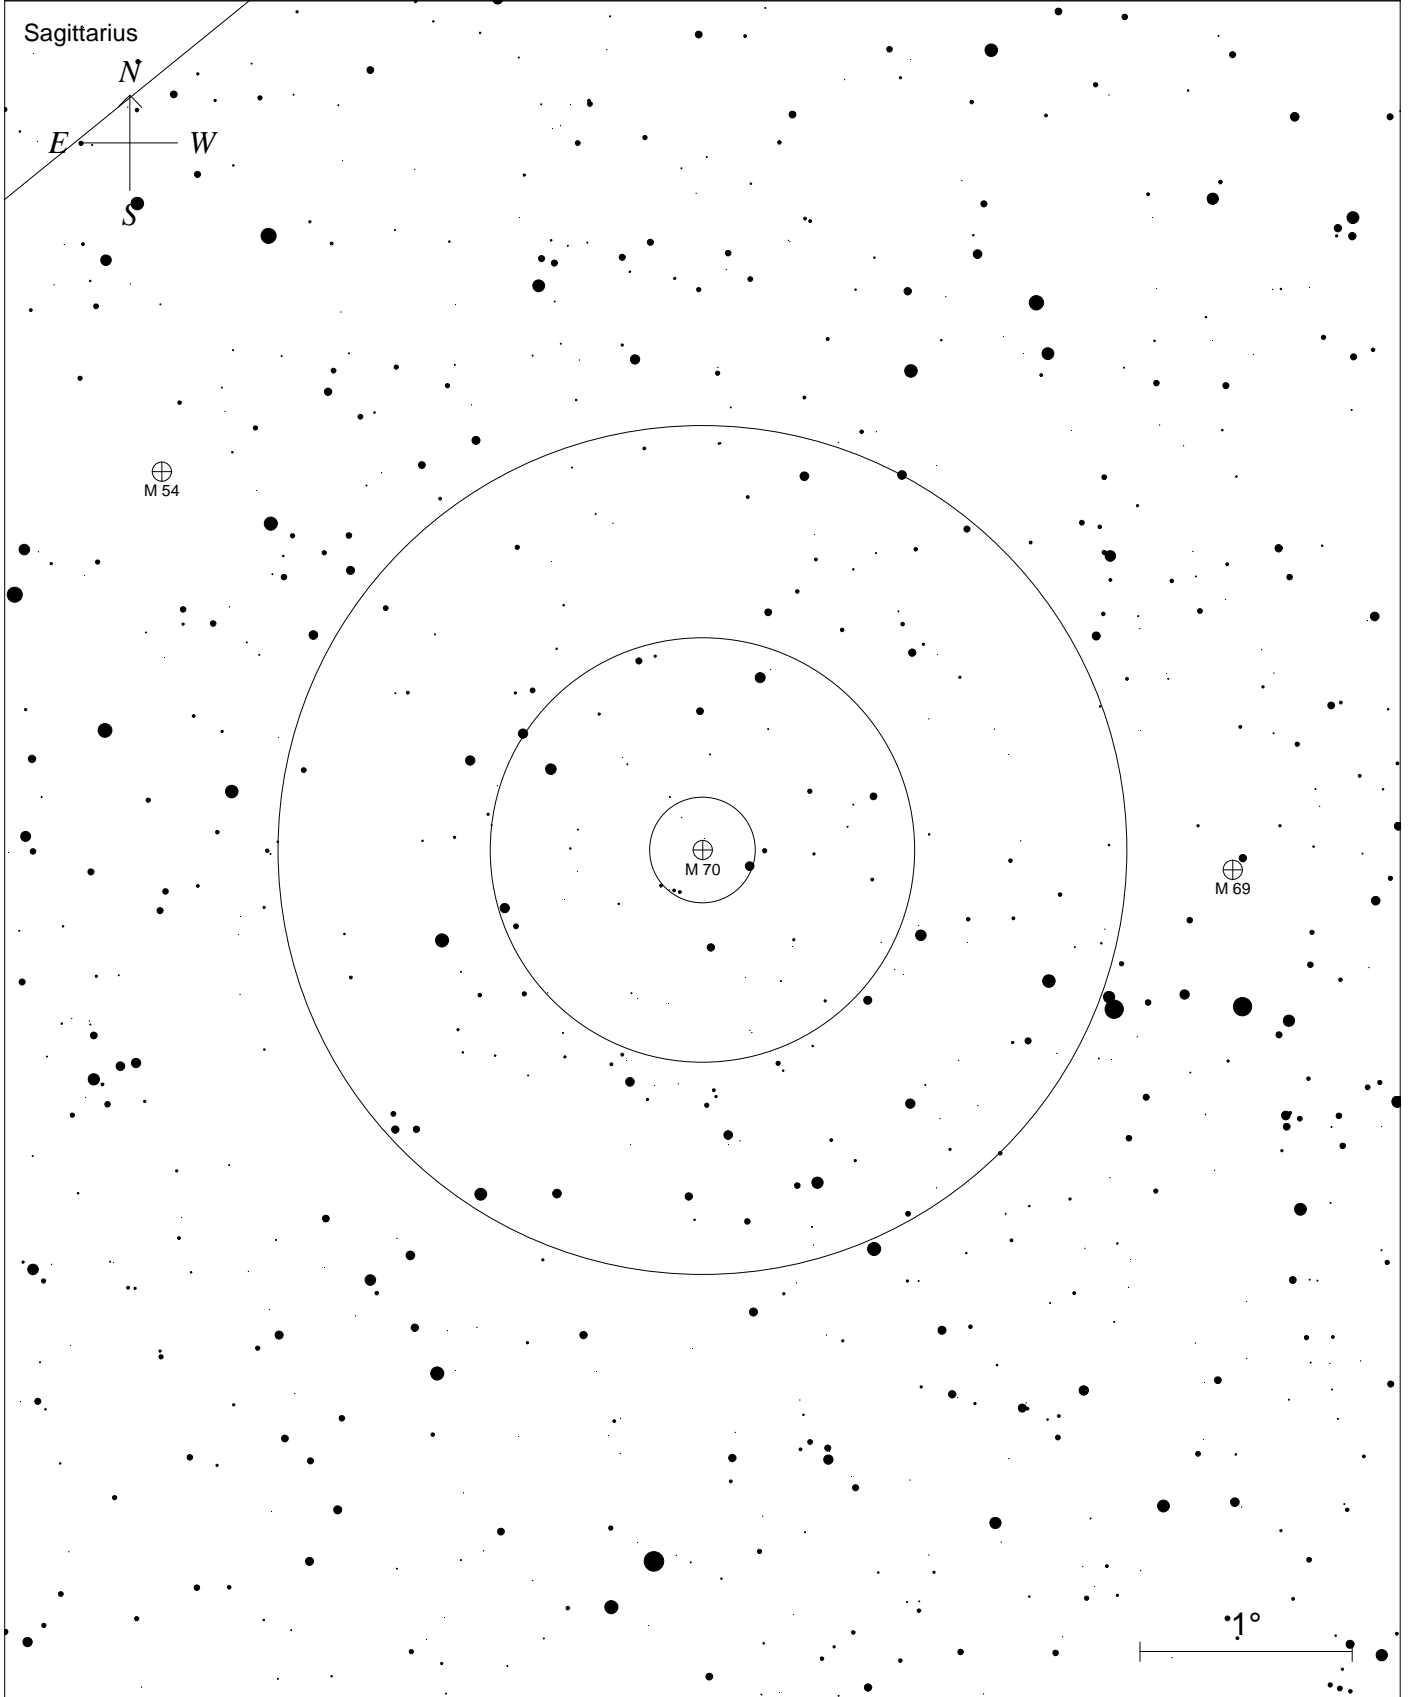

M70

NGC6681 Sgr ammasso globulare m7.9 7.8'

STARS

- <5 >10
- 6
- 7
- 8
- 9

SYMBOLS

- | | | |
|-----------------|--------------------|----------------|
| ● Multiple star | ◻ Dark nebula | △ Radio source |
| ○ Variable star | ⊕ Globular cluster | × X-ray source |
| ☄ Comet | ○ Open cluster | ○ Other object |
| ○ Galaxy | ⊙ Planetary nebula | |
| ◻ Bright nebula | ⊞ Quasar | |