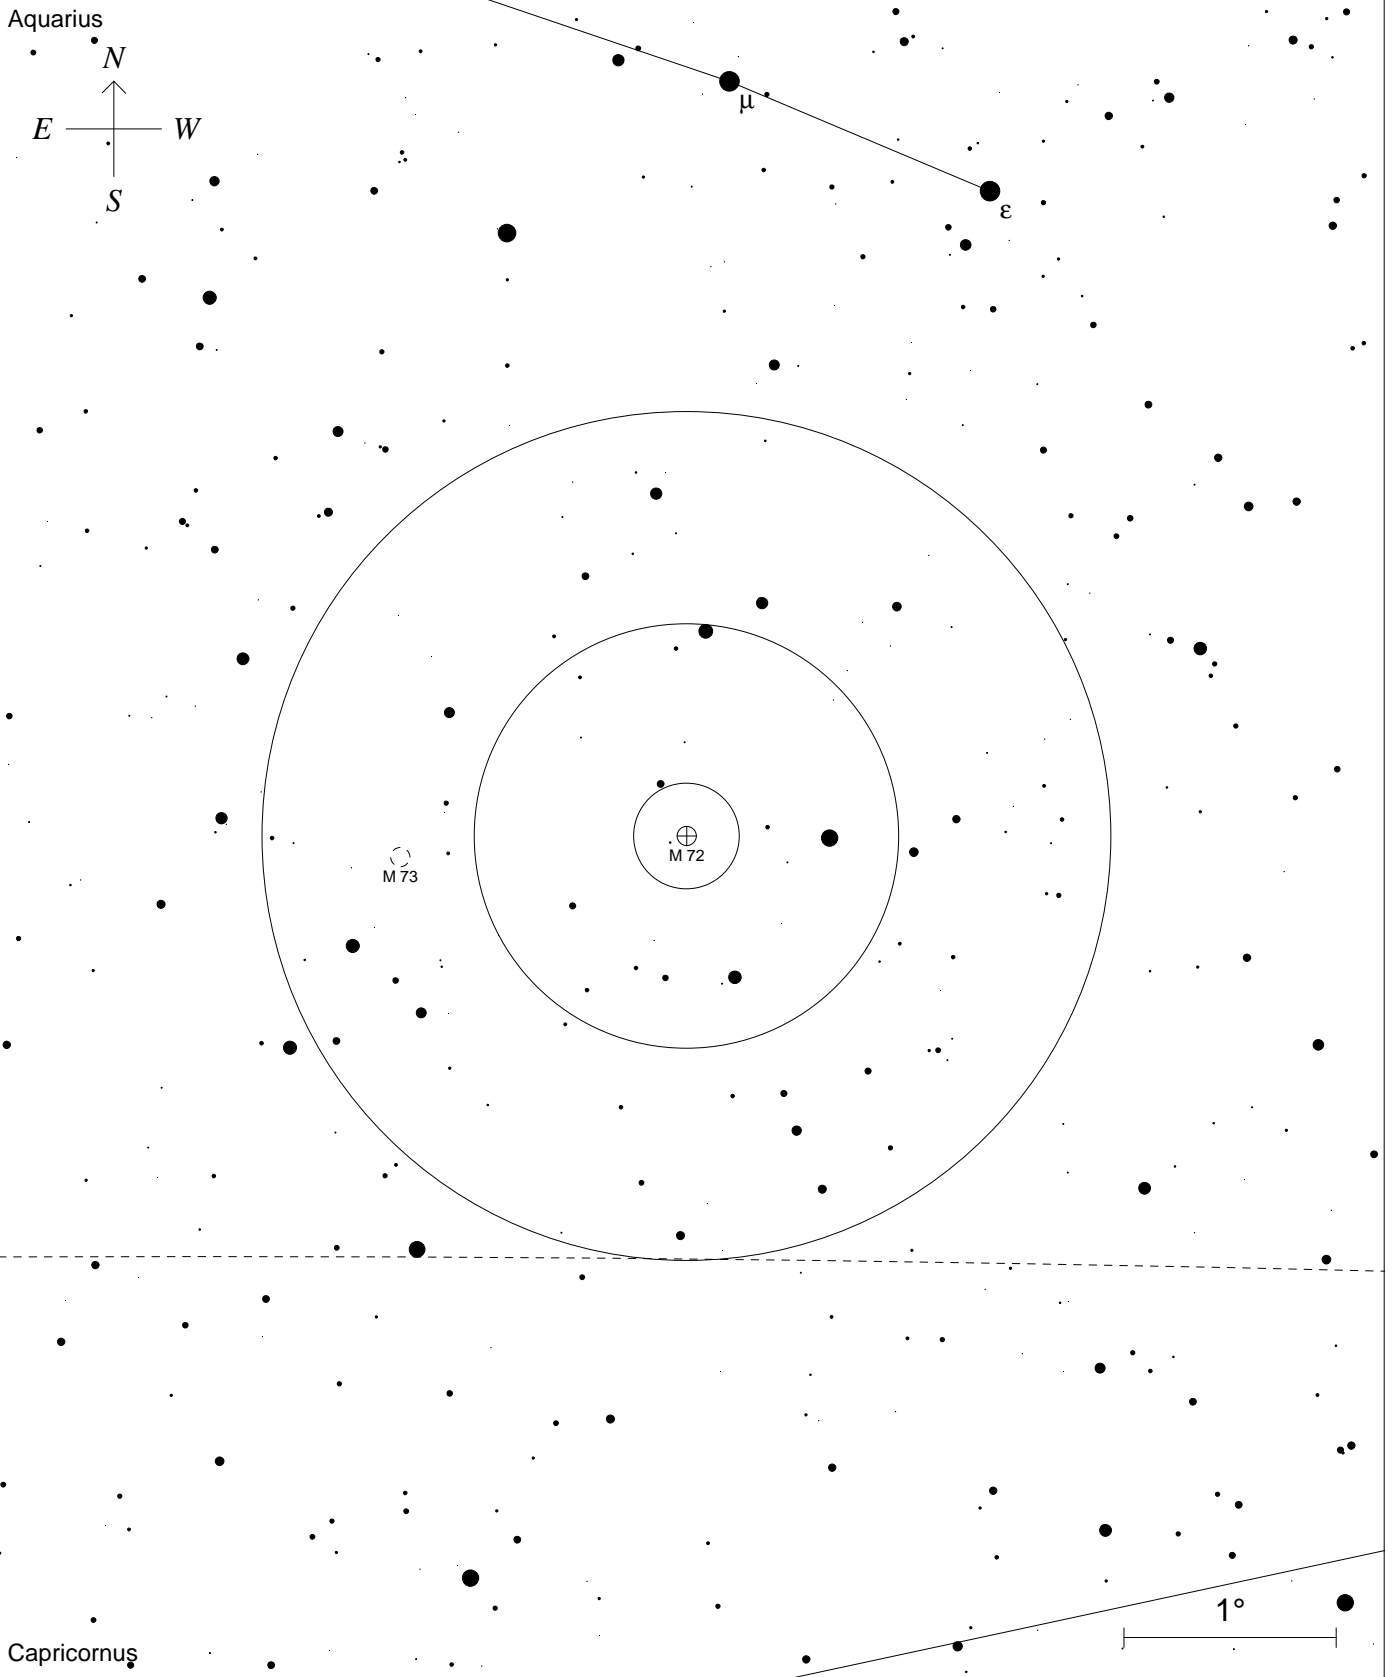

# M72

## NGC6981 Aqr ammasso globulare m9.3 5.9'

Aquarius

Capricornus

1°

### STARS

- <5      >10
- 6
- 7
- 8
- 9

### SYMBOLS

- |                 |                    |                |
|-----------------|--------------------|----------------|
| ● Multiple star | ◻ Dark nebula      | △ Radio source |
| ○ Variable star | ⊕ Globular cluster | × X-ray source |
| ☄ Comet         | ○ Open cluster     | ○ Other object |
| ○ Galaxy        | ⊙ Planetary nebula |                |
| ◻ Bright nebula | ⊞ Quasar           |                |