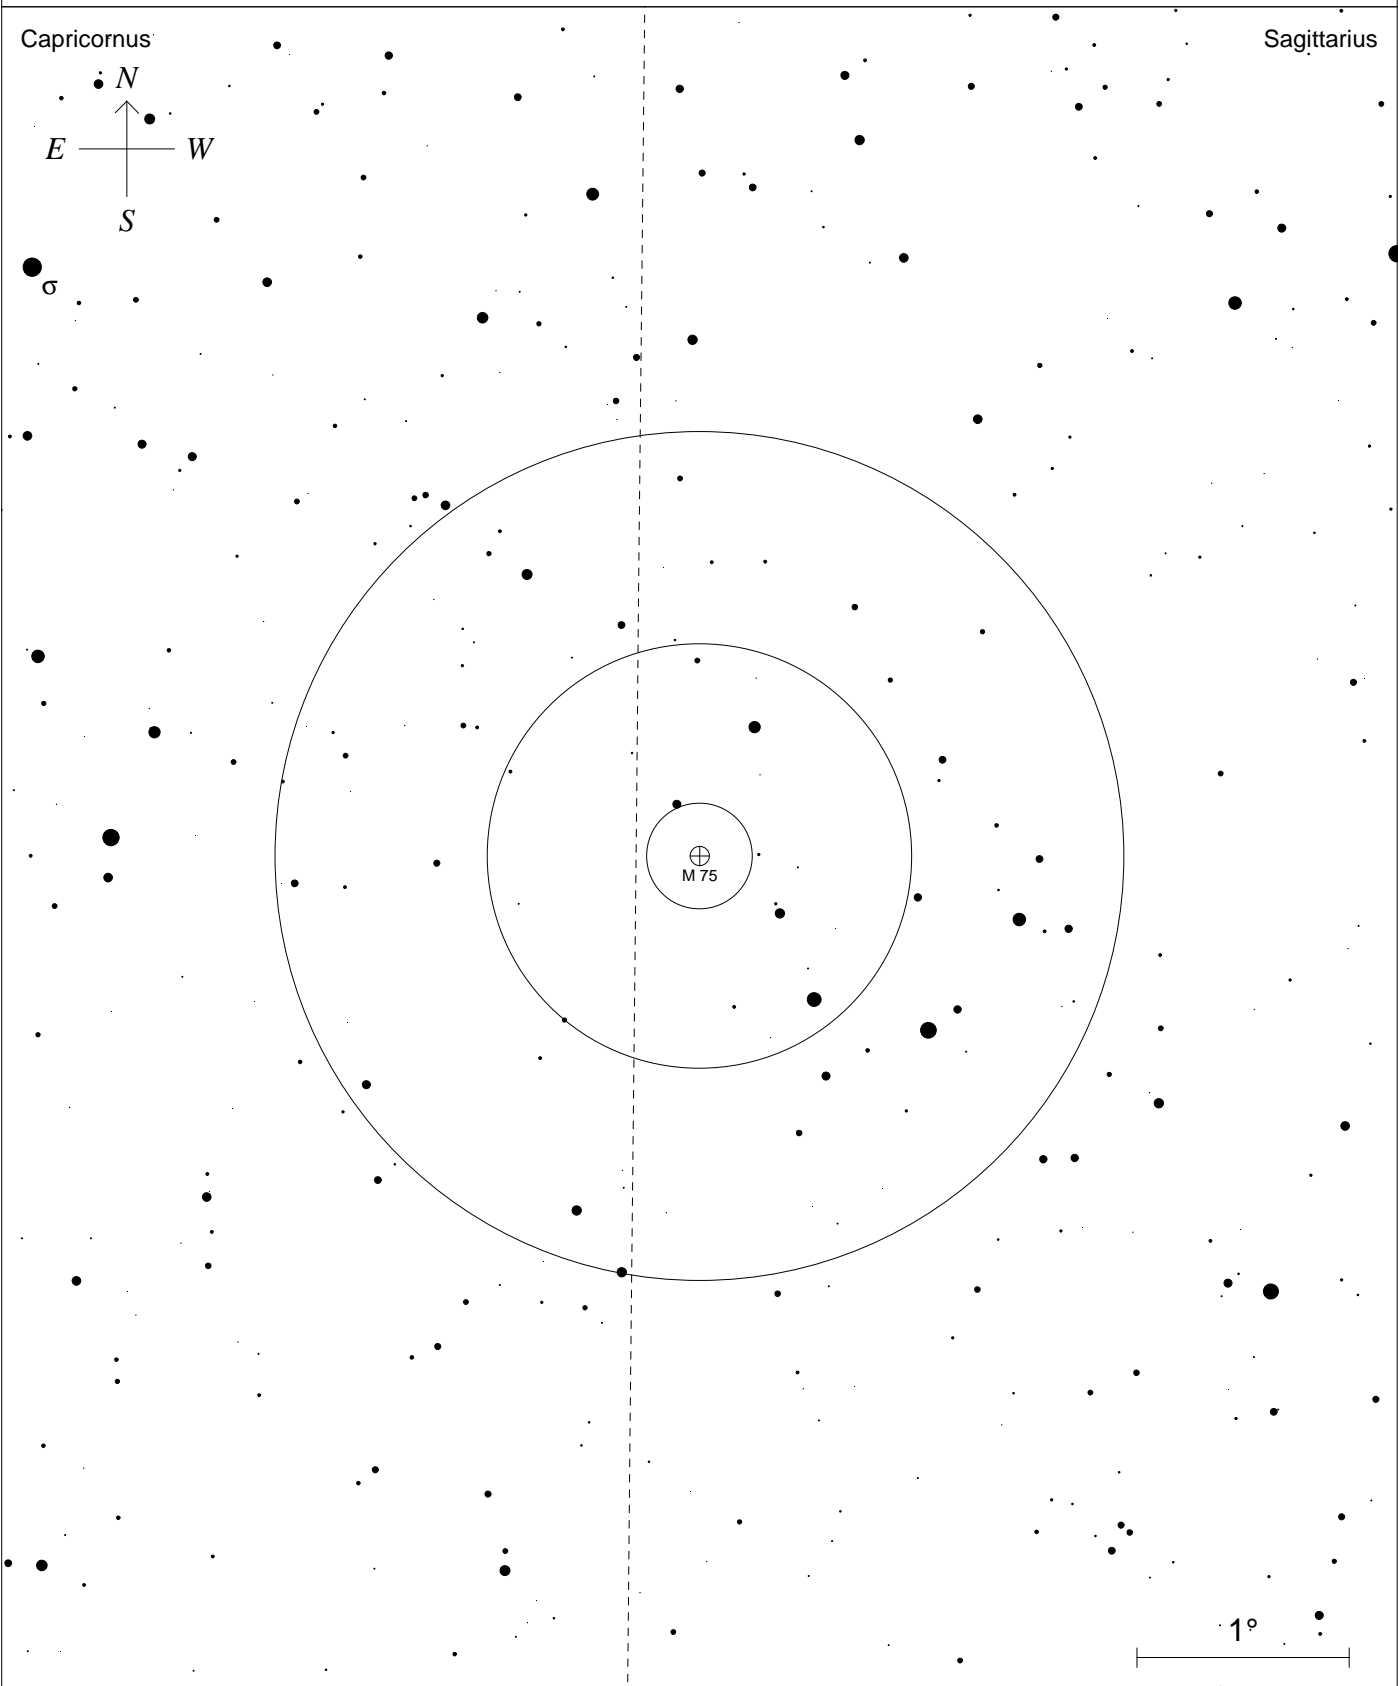

M75

NGC6864 Sgr ammasso globulare m8.5 6'

Capricornus

Sagittarius

STARS

- <5 >10
- 6
- 7
- 8
- 9

SYMBOLS

- | | | |
|-----------------|--------------------|----------------|
| ● Multiple star | ◻ Dark nebula | △ Radio source |
| ○ Variable star | ⊕ Globular cluster | × X-ray source |
| ☄ Comet | ○ Open cluster | ○ Other object |
| ○ Galaxy | ⊙ Planetary nebula | |
| ◻ Bright nebula | ⊗ Quasar | |