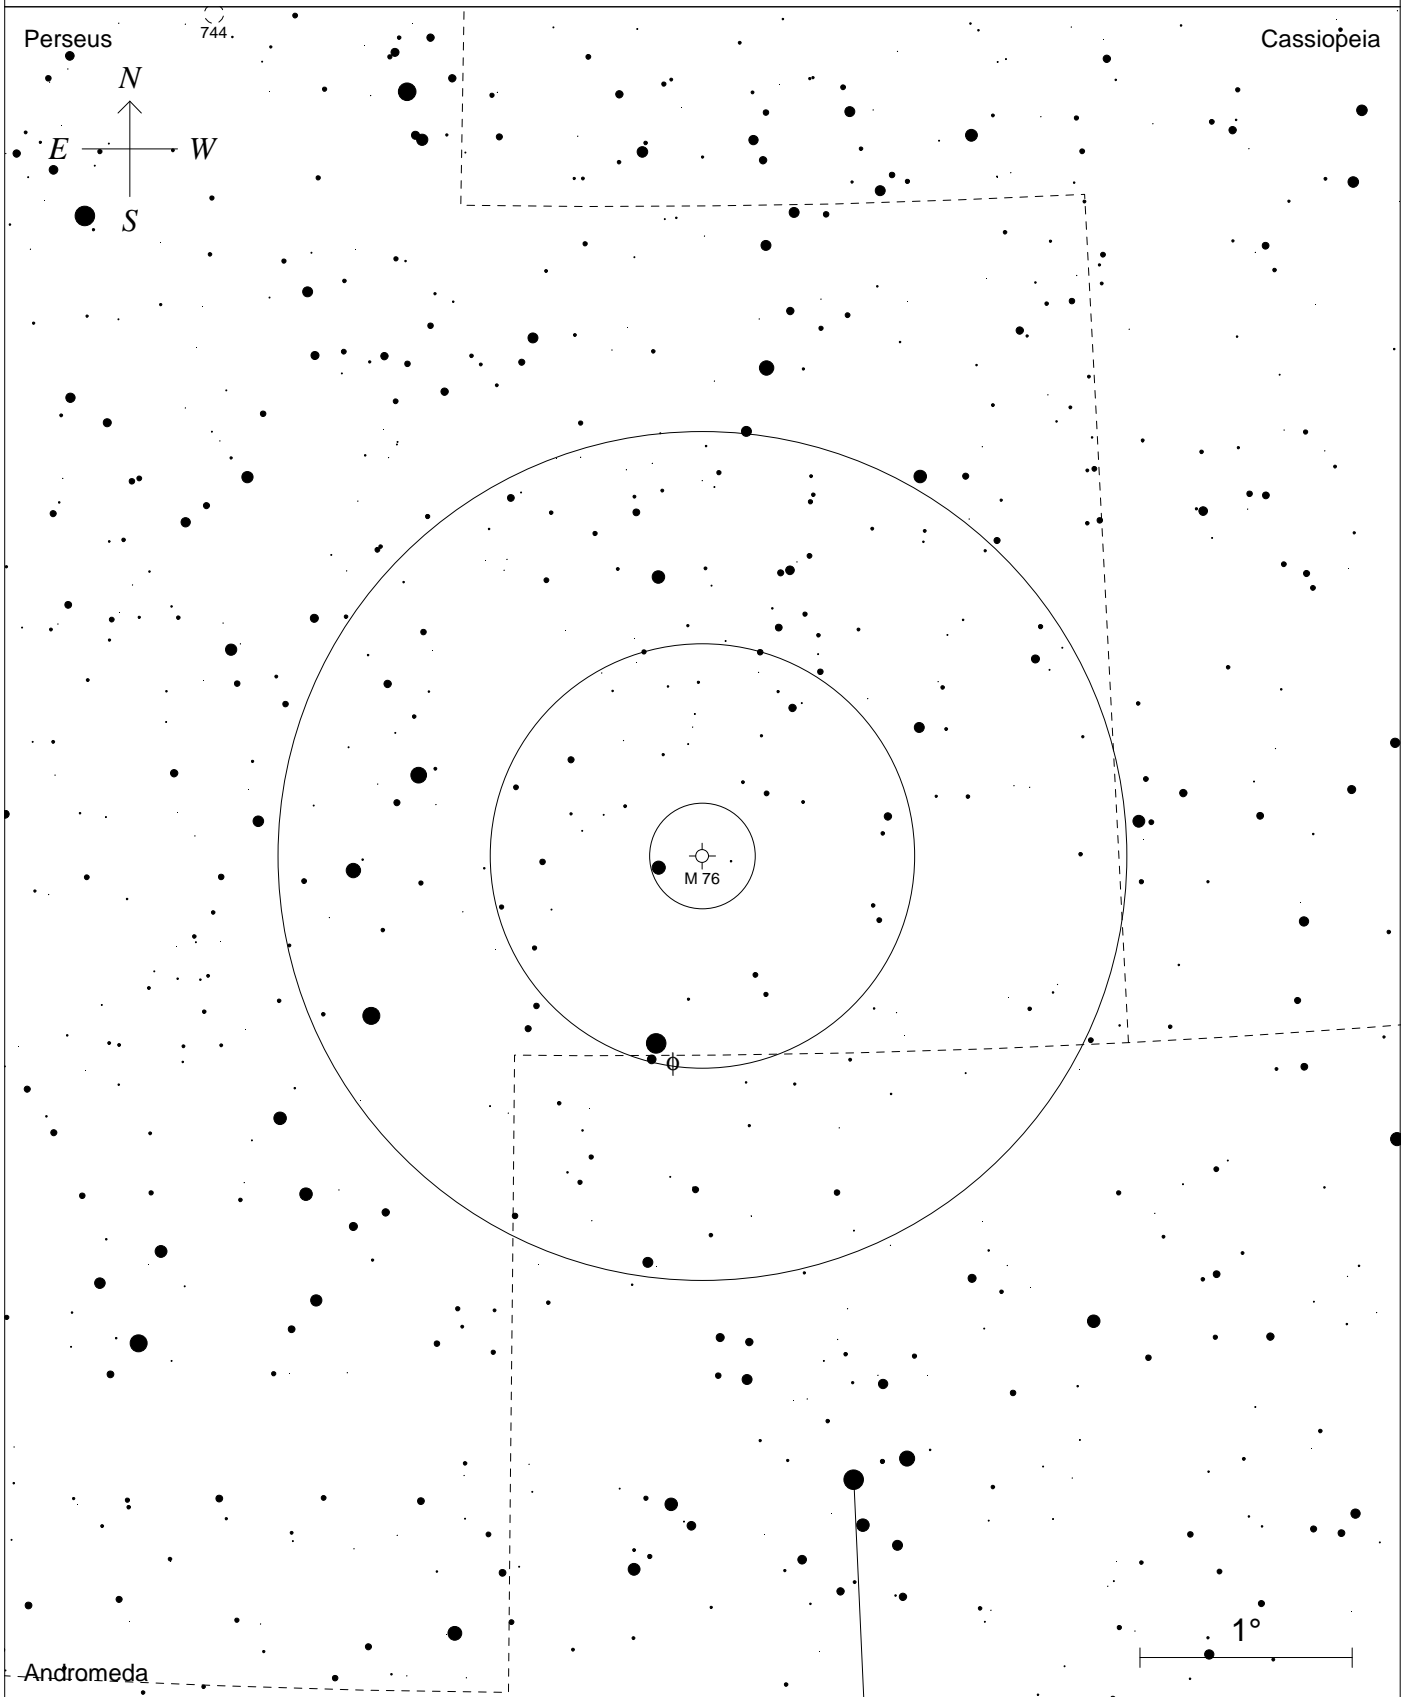

# M76

## NGC650 Per nebulosa planetaria m10.1 2.7x1.8'

STARS	
●	<5
●	>10
●	6
●	7
●	8
●	9

SYMBOLS					
●	Multiple star	☐	Dark nebula	△	Radio source
○	Variable star	⊕	Globular cluster	×	X-ray source
☄	Comet	○	Open cluster	○	Other object
○	Galaxy	⊙	Planetary nebula		
□	Bright nebula	⊗	Quasar		