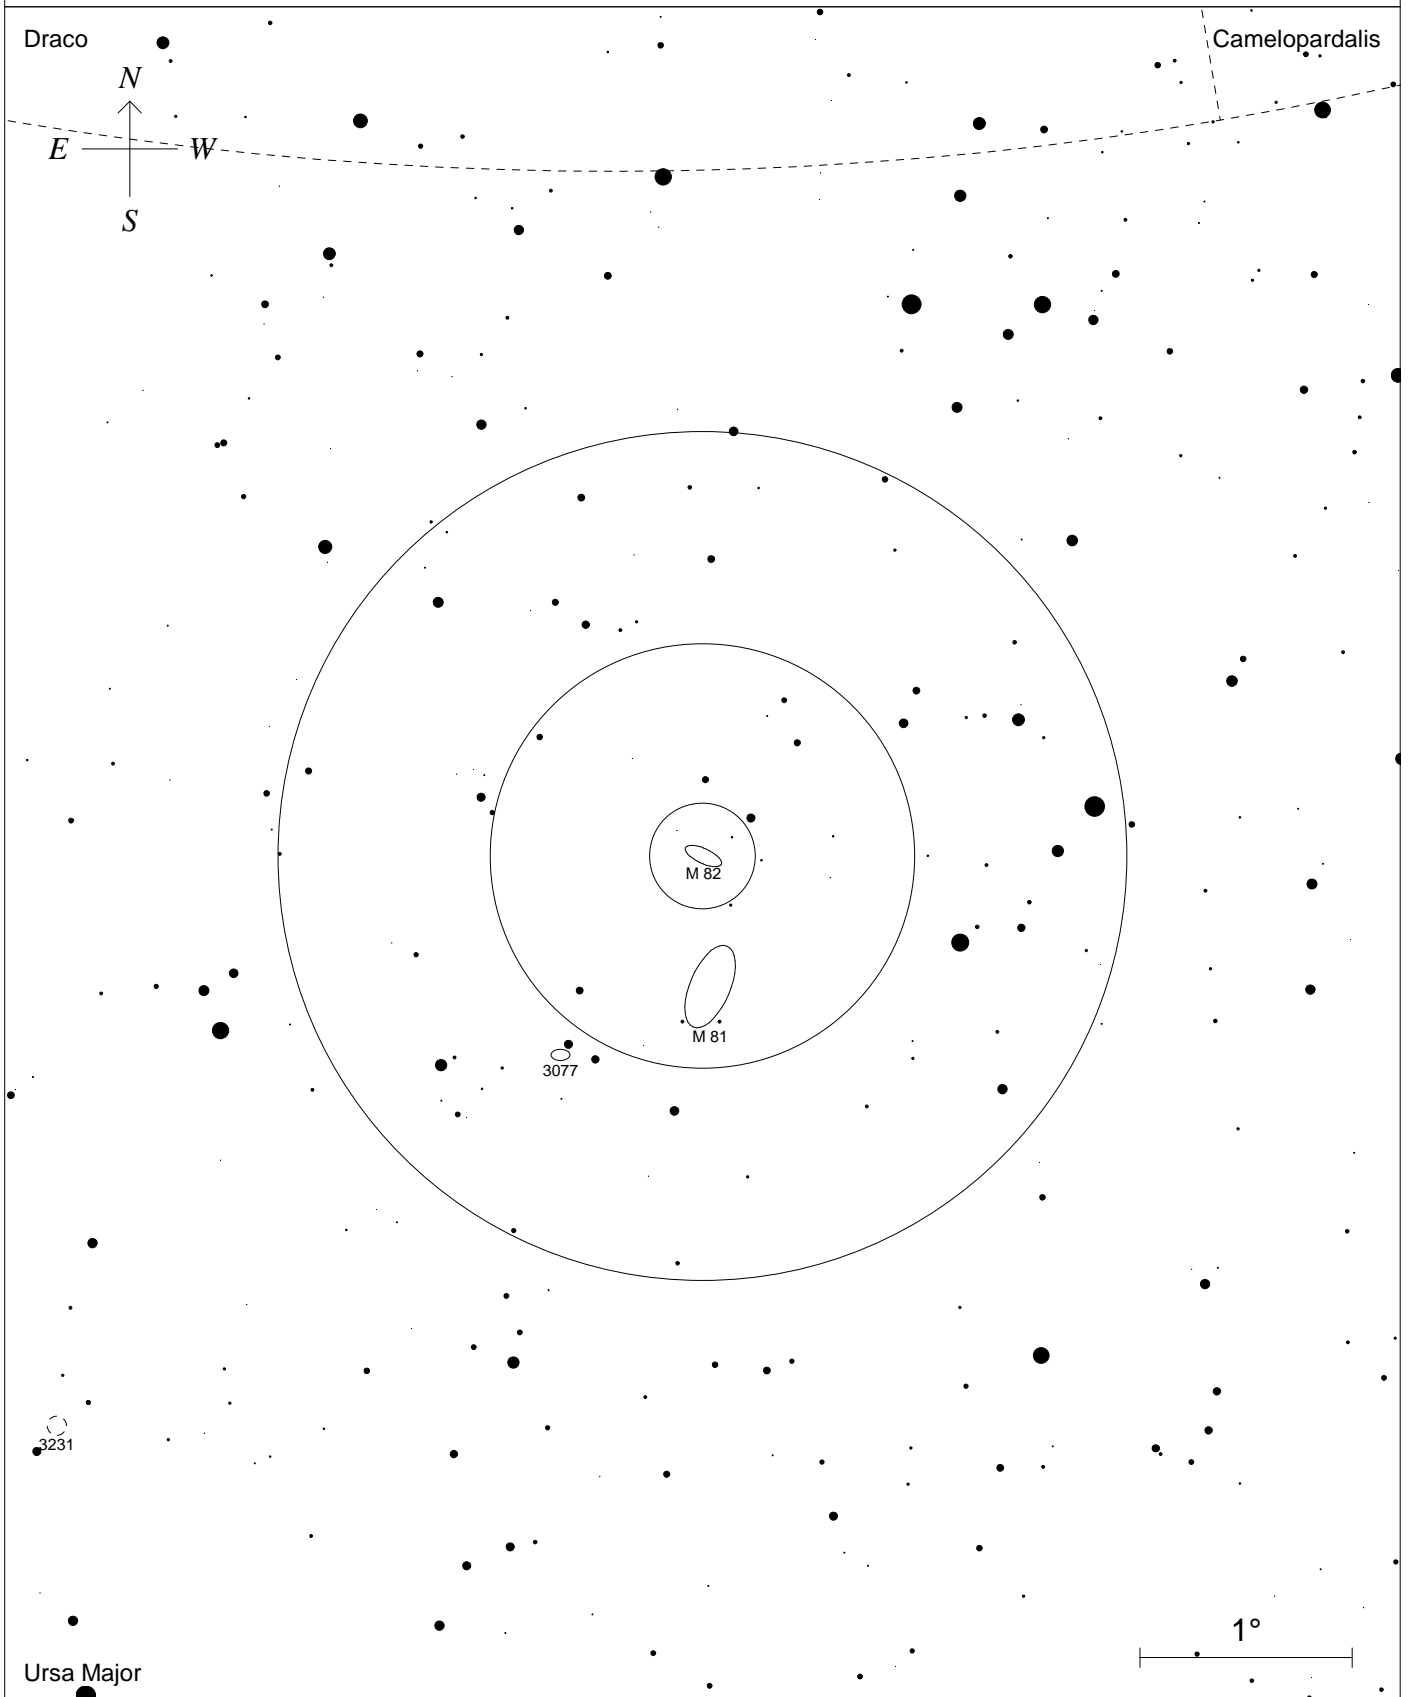

M82

NGC3034 UMa galassia irregolare m8.4 9x4'

STARS	
●	<5
●	>10
●	6
●	7
●	8
●	9

SYMBOLS					
●	Multiple star	☐	Dark nebula	△	Radio source
○	Variable star	⊕	Globular cluster	×	X-ray source
☄	Comet	○	Open cluster	○	Other object
☾	Galaxy	⊙	Planetary nebula		
☐	Bright nebula	⊗	Quasar		