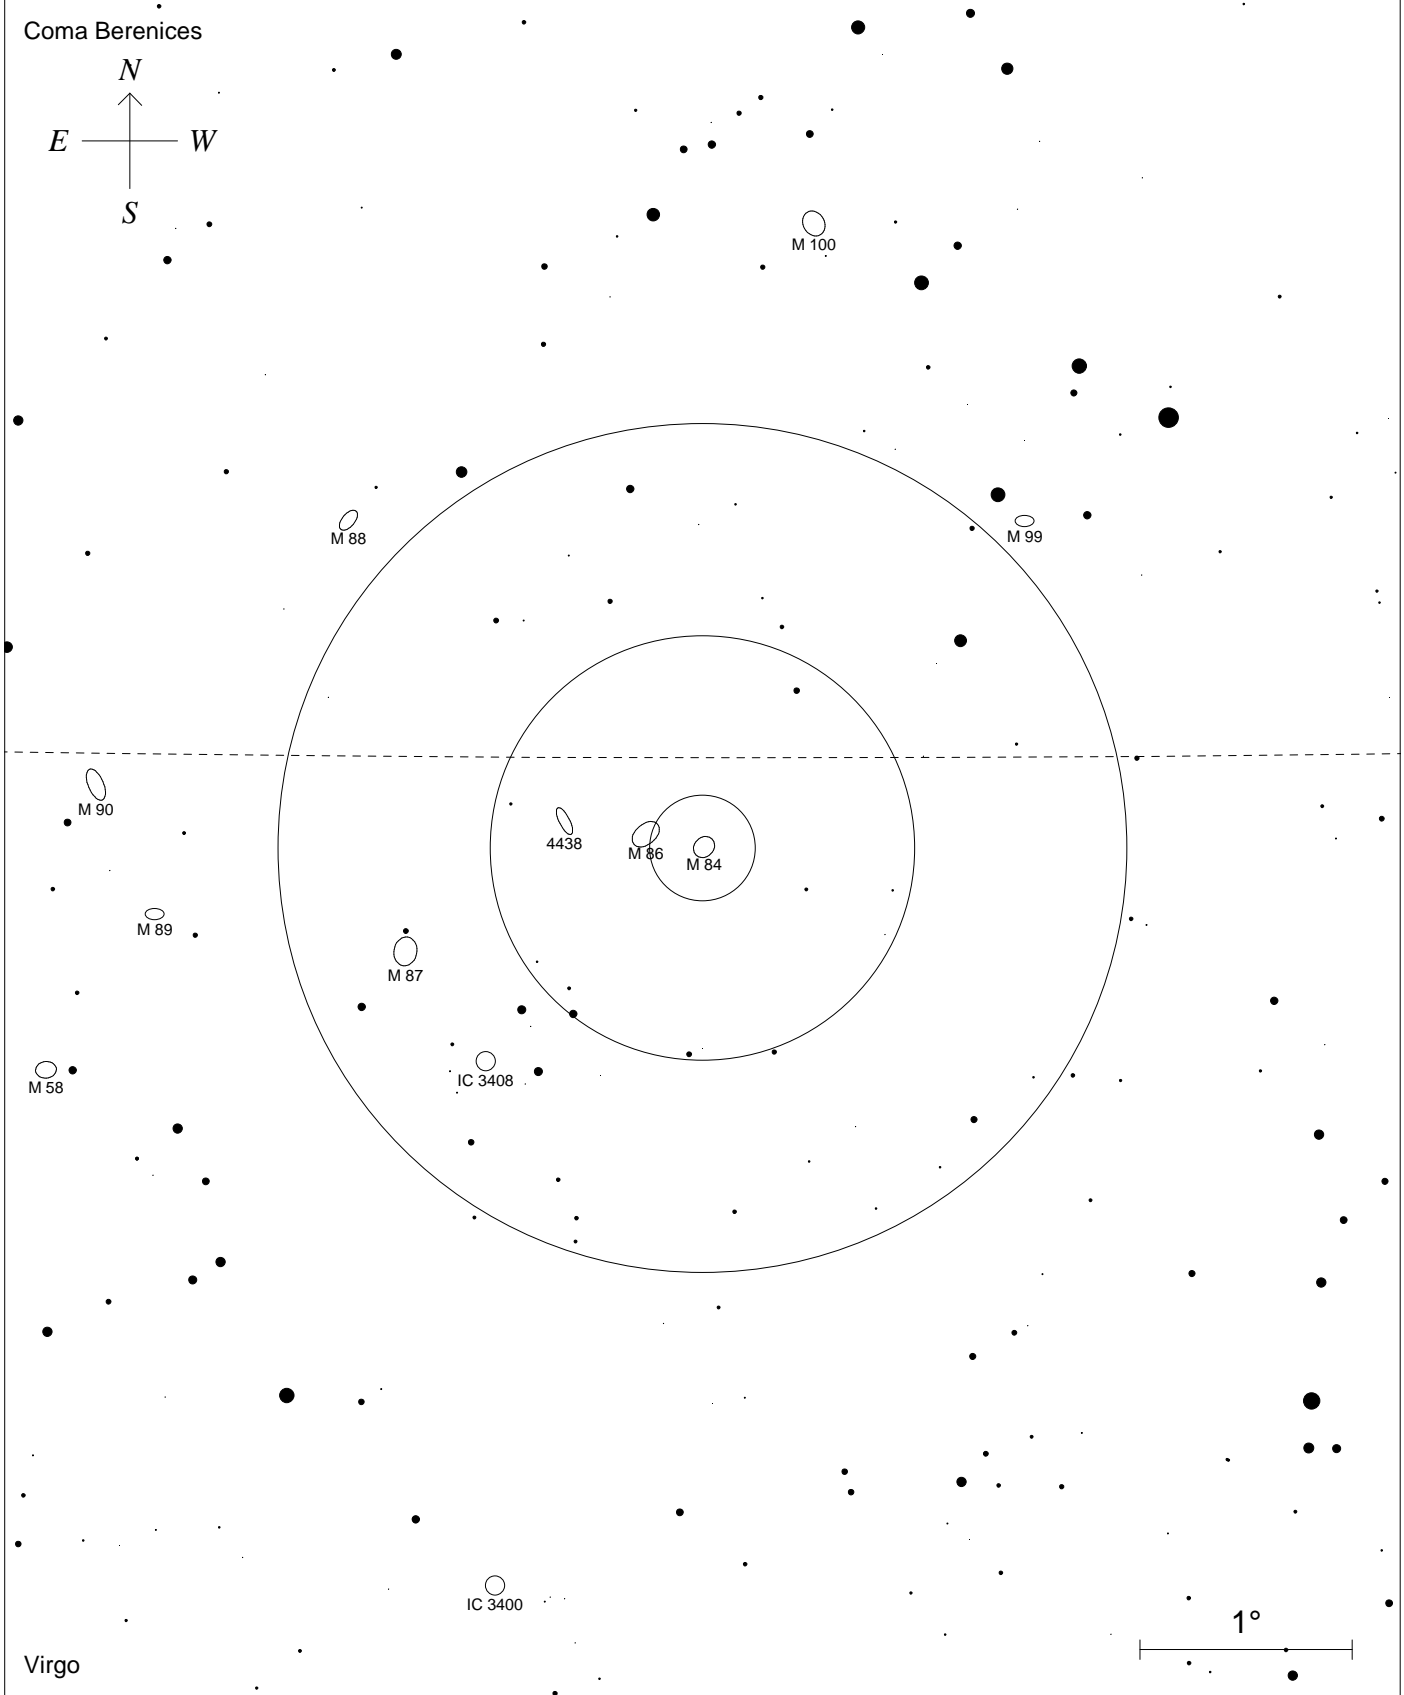

M84

NGC4374 Vir galassia lenticolare m9.1 5'

Coma Berenices

Virgo

STARS

- <5 >10
- 6
- 7
- 8
- 9

SYMBOLS

- | | | |
|-----------------|--------------------|----------------|
| ● Multiple star | ◻ Dark nebula | △ Radio source |
| ○ Variable star | ⊕ Globular cluster | × X-ray source |
| ☄ Comet | ○ Open cluster | ○ Other object |
| ○ Galaxy | ⊙ Planetary nebula | |
| ◻ Bright nebula | ⊗ Quasar | |