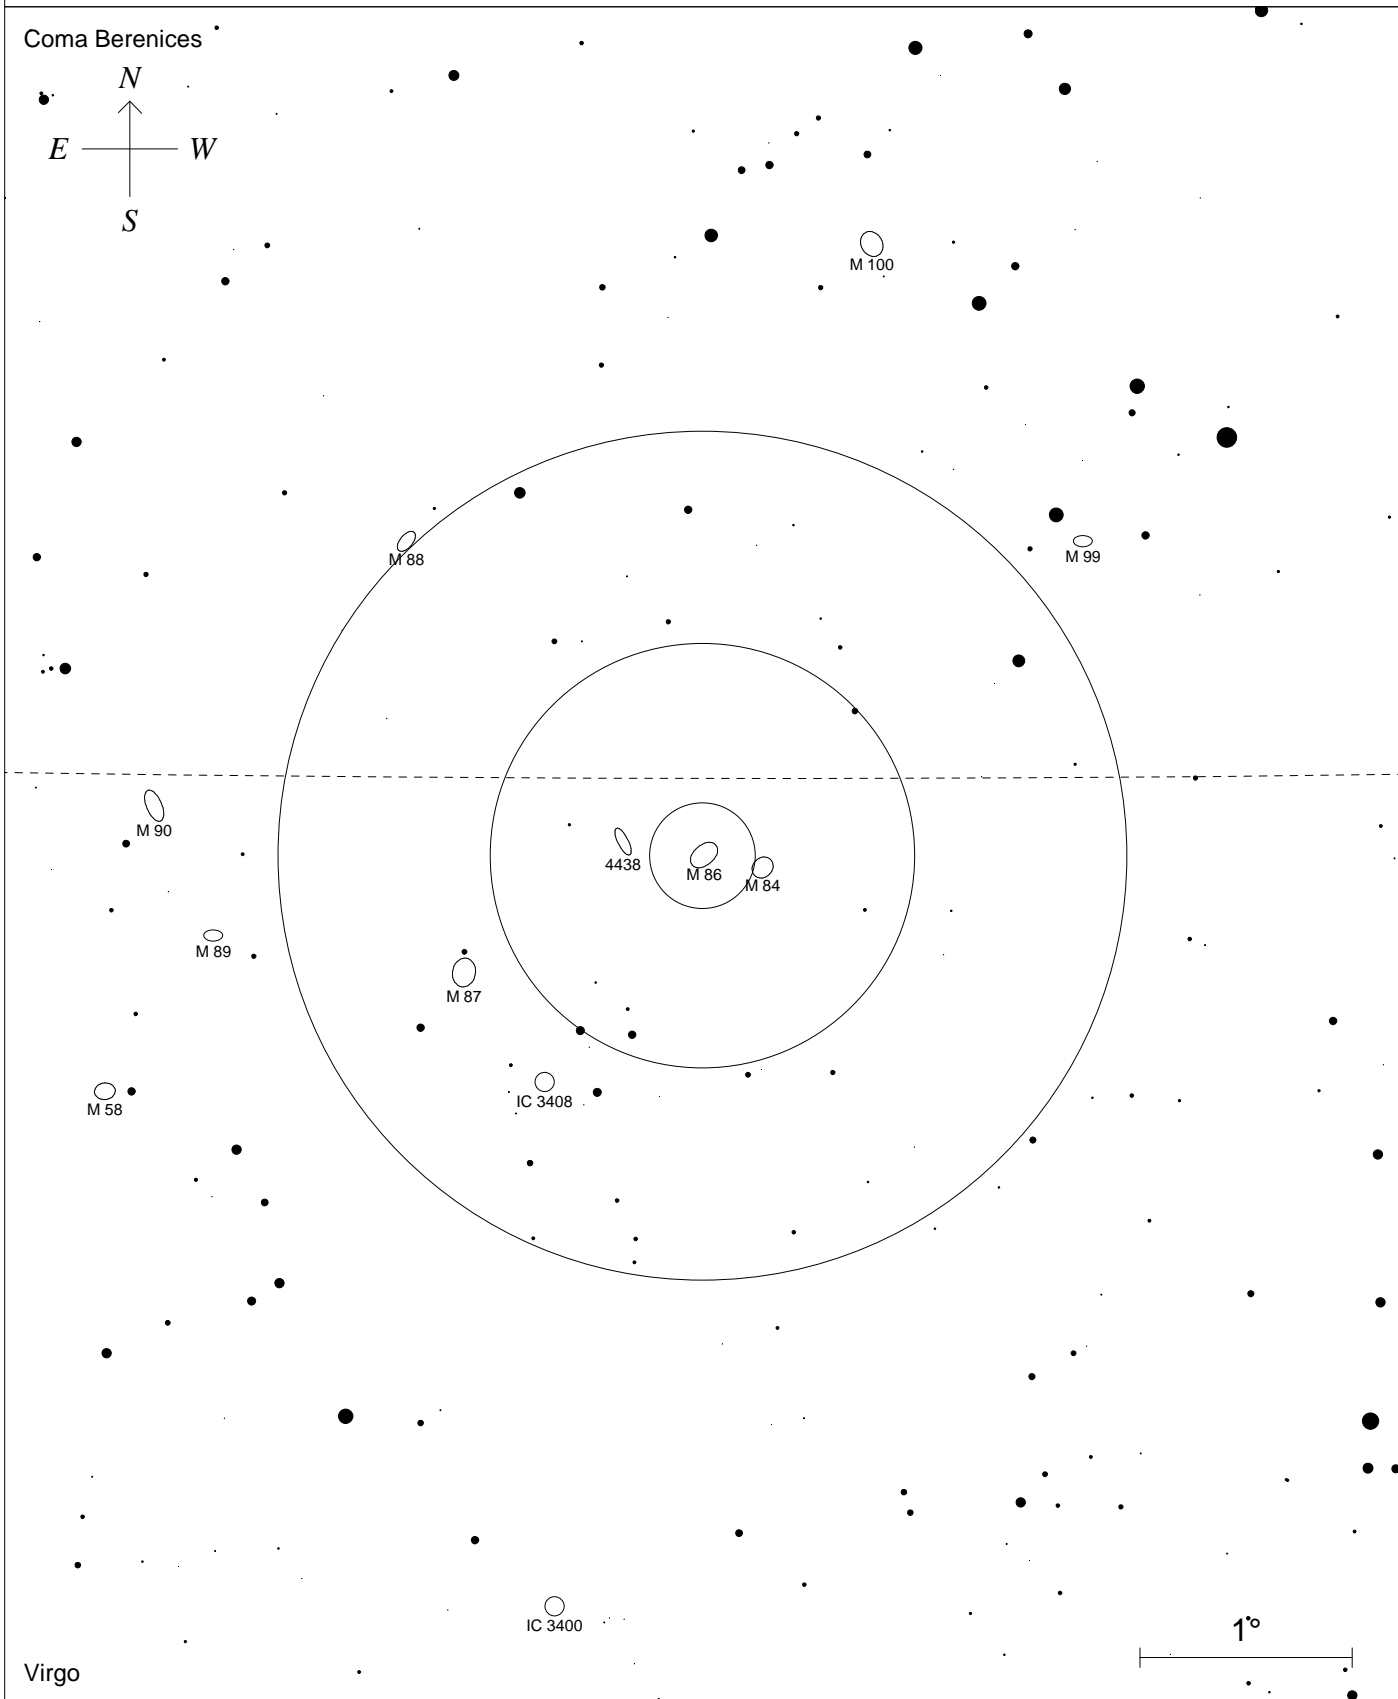

# M86

## NGC4406 Vir galassia lenticolare m8.9 7.5x5.5'

Coma Berenices

Virgo

### STARS

- <5
- 6
- 7
- 8
- 9
- >10

### SYMBOLS

- |                 |                    |                |
|-----------------|--------------------|----------------|
| ● Multiple star | ☐ Dark nebula      | △ Radio source |
| ○ Variable star | ⊕ Globular cluster | × X-ray source |
| ☄ Comet         | ○ Open cluster     | ○ Other object |
| ○ Galaxy        | ⊙ Planetary nebula |                |
| ☐ Bright nebula | ⊞ Quasar           |                |