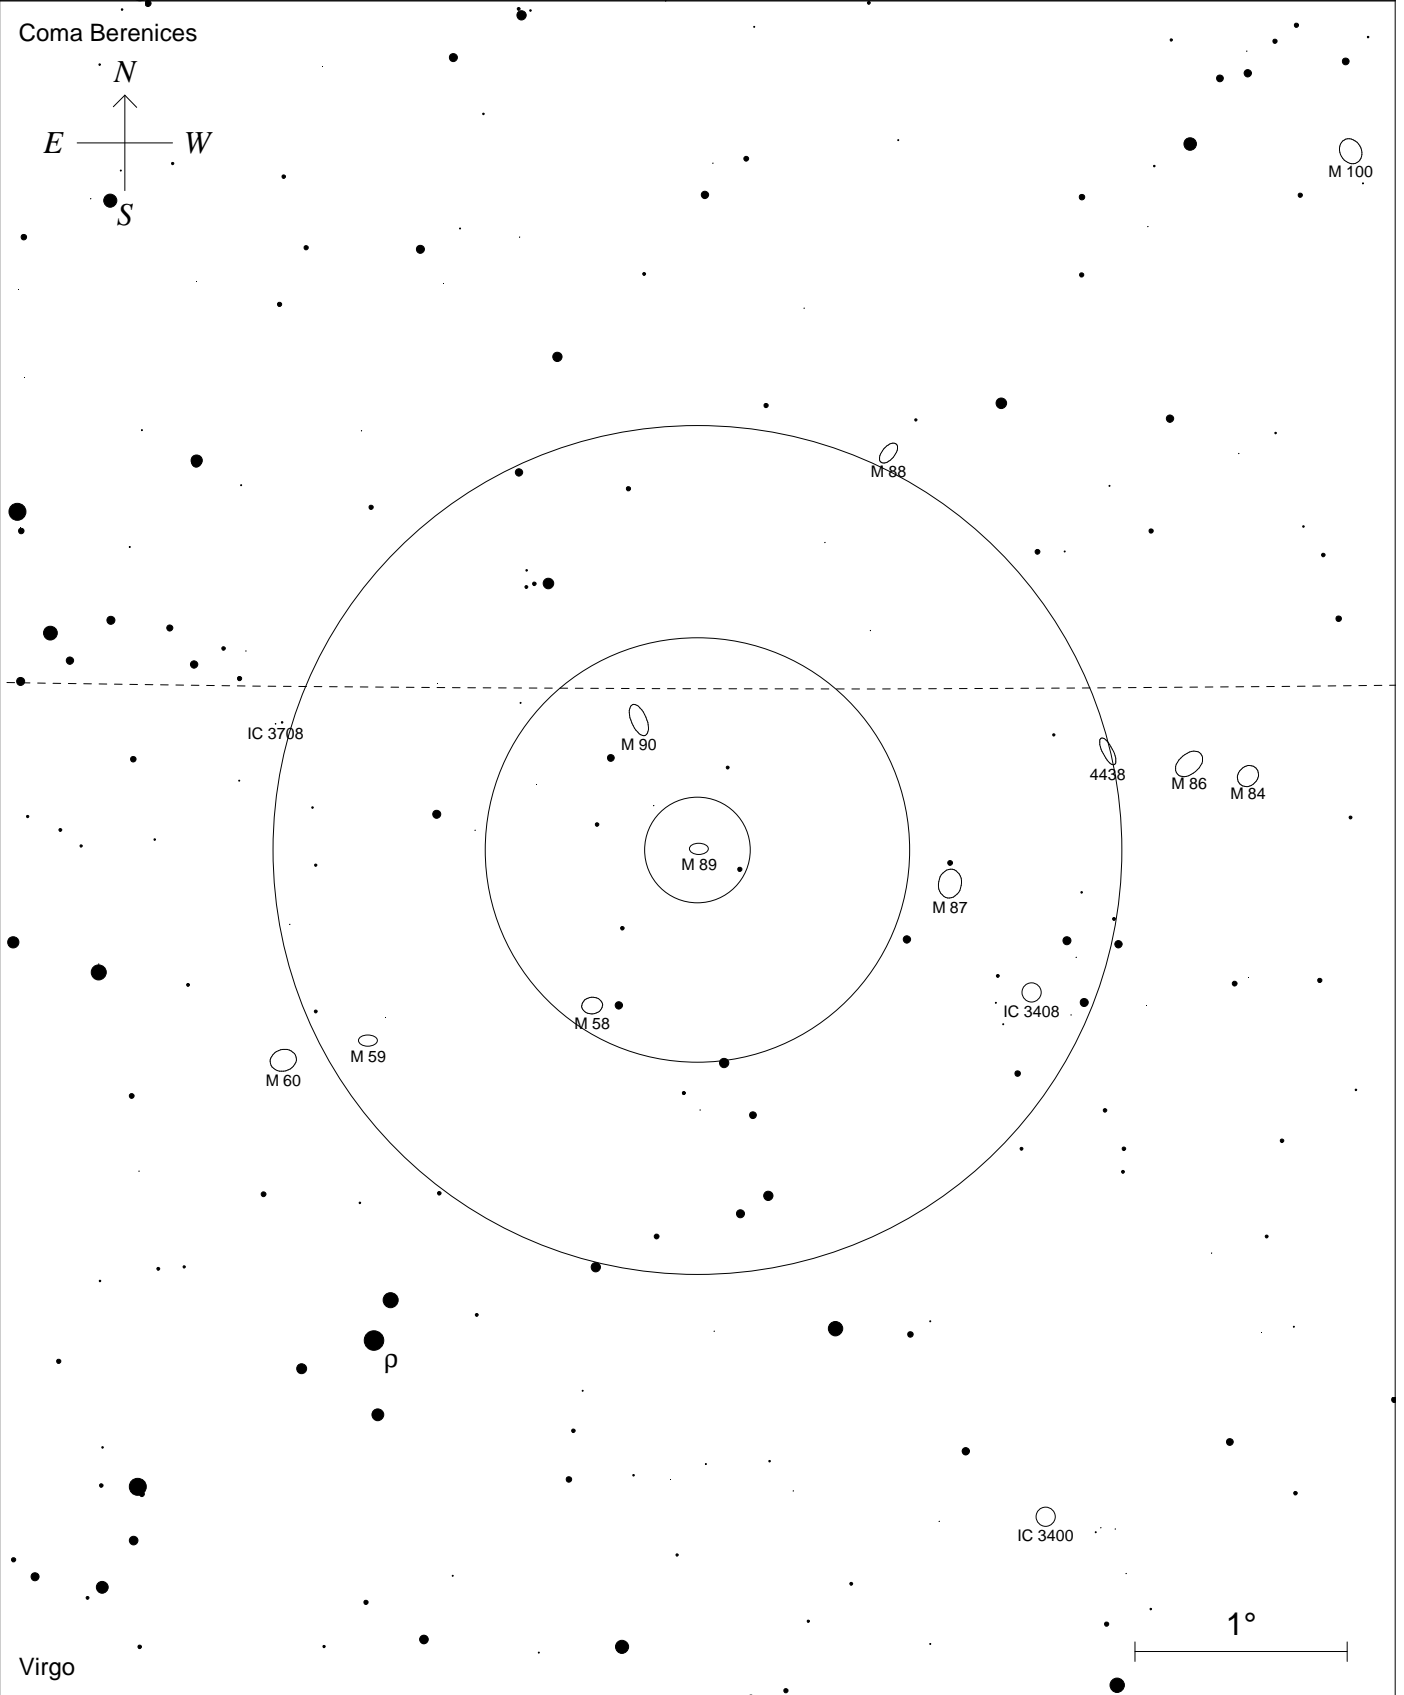

# M89

## NGC4552 Vir galassia ellittica m9.8 4'

Coma Berenices

Virgo

### STARS

- <5     ● >10
- 6
- 7
- 8
- 9

### SYMBOLS

- |                 |                    |                |
|-----------------|--------------------|----------------|
| ● Multiple star | ⊞ Dark nebula      | △ Radio source |
| ○ Variable star | ⊕ Globular cluster | × X-ray source |
| ☄ Comet         | ○ Open cluster     | ○ Other object |
| ○ Galaxy        | ⊙ Planetary nebula |                |
| □ Bright nebula | ⊞ Quasar           |                |