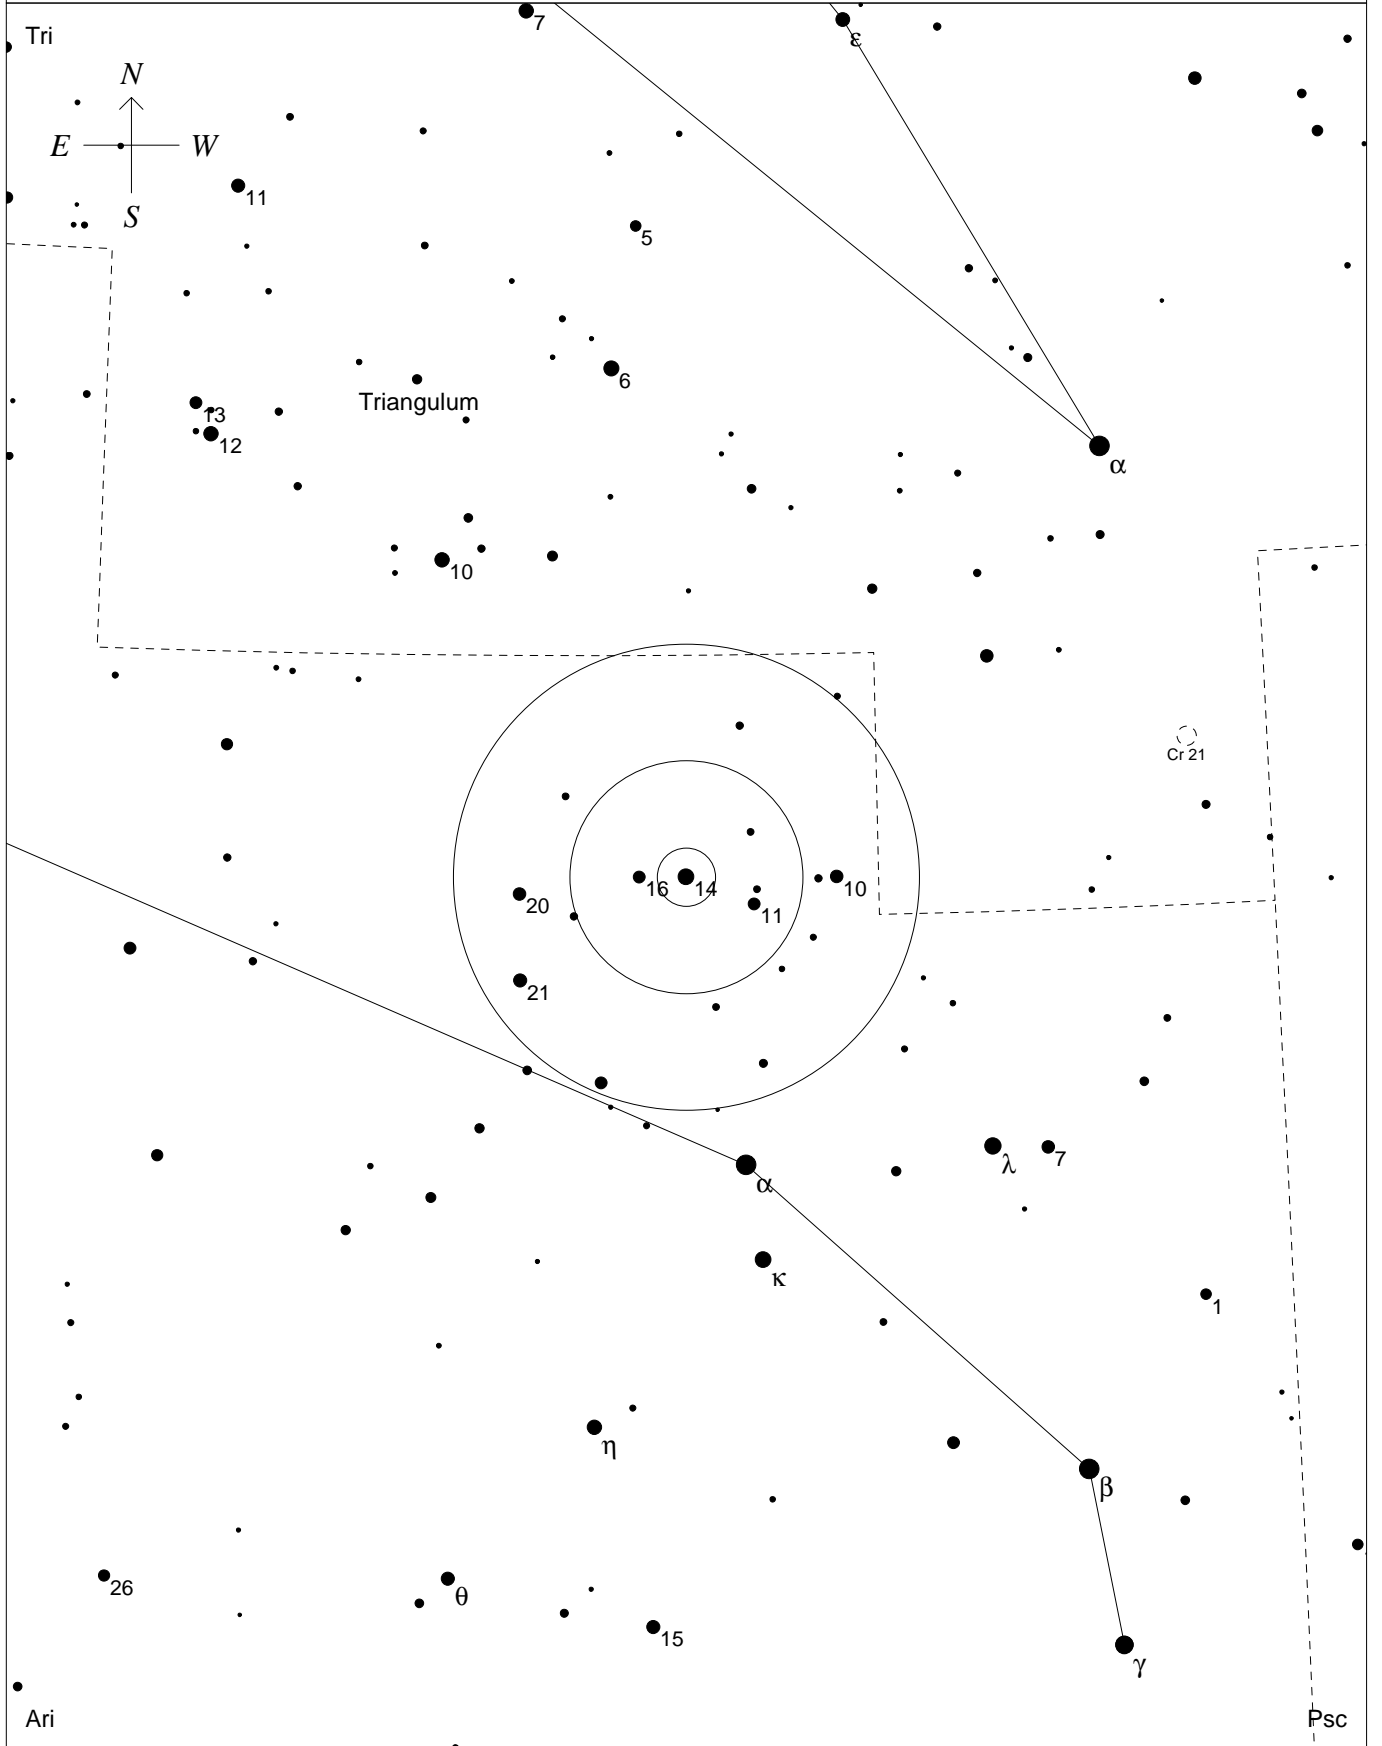

14 Ari

STARS		SYMBOLS		
● <4	● 6.5	● Multiple star	⊠ Dark nebula	△ Radio source
● 4.5	● 7	○ Variable star	⊕ Globular cluster	× X-ray source
● 5	● 7.5	☄ Comet	○ Open cluster	○ Other object
● 5.5	● >8	☉ Galaxy	☉ Planetary nebula	
● 6		☐ Bright nebula	☉ Quasar	

7
 Designation: 14 Ari
 Constellation: Aries
 RA 02 09 4 Dec +25 56
 Magnitudes 5.0, 8.0
 Sep 105 arcsec PA=279°