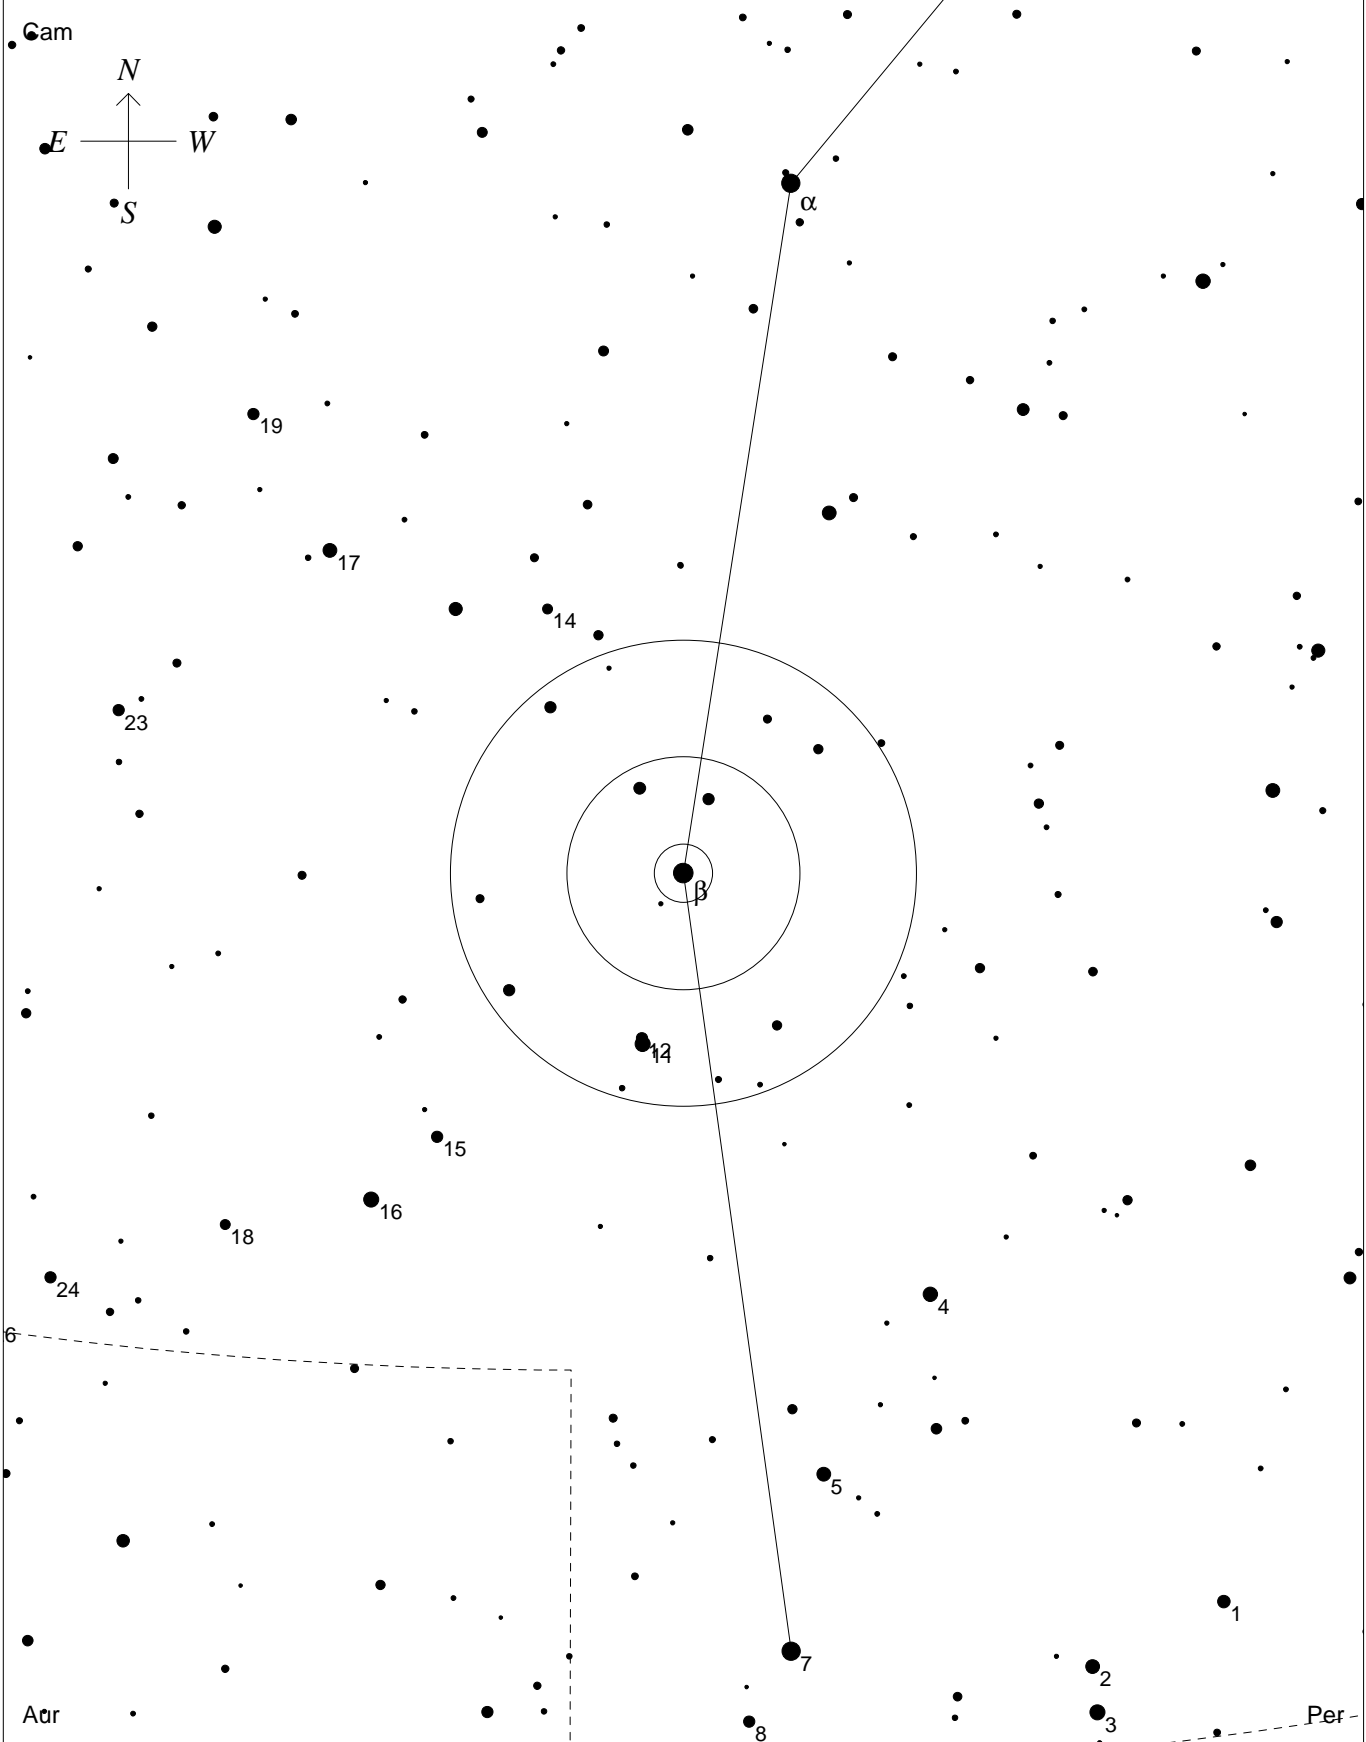

# Beta Cam

STARS		SYMBOLS		
● <4	● 6.5	● Multiple star	☐ Dark nebula	△ Radio source
● 4.5	● 7	○ Variable star	⊕ Globular cluster	× X-ray source
● 5	● 7.5	☄ Comet	○ Open cluster	○ Other object
● 5.5	● >8	☉ Galaxy	☉ Planetary nebula	
● 6		☐ Bright nebula	☉ Quasar	

14  
 Designation: Beta Cam  
 Constellation: Camelopardalis  
 RA 05 03 4 Dec + 60 27  
 Magnitudes 4.1, 7.4  
 Sep 81 arcsec PA=211°