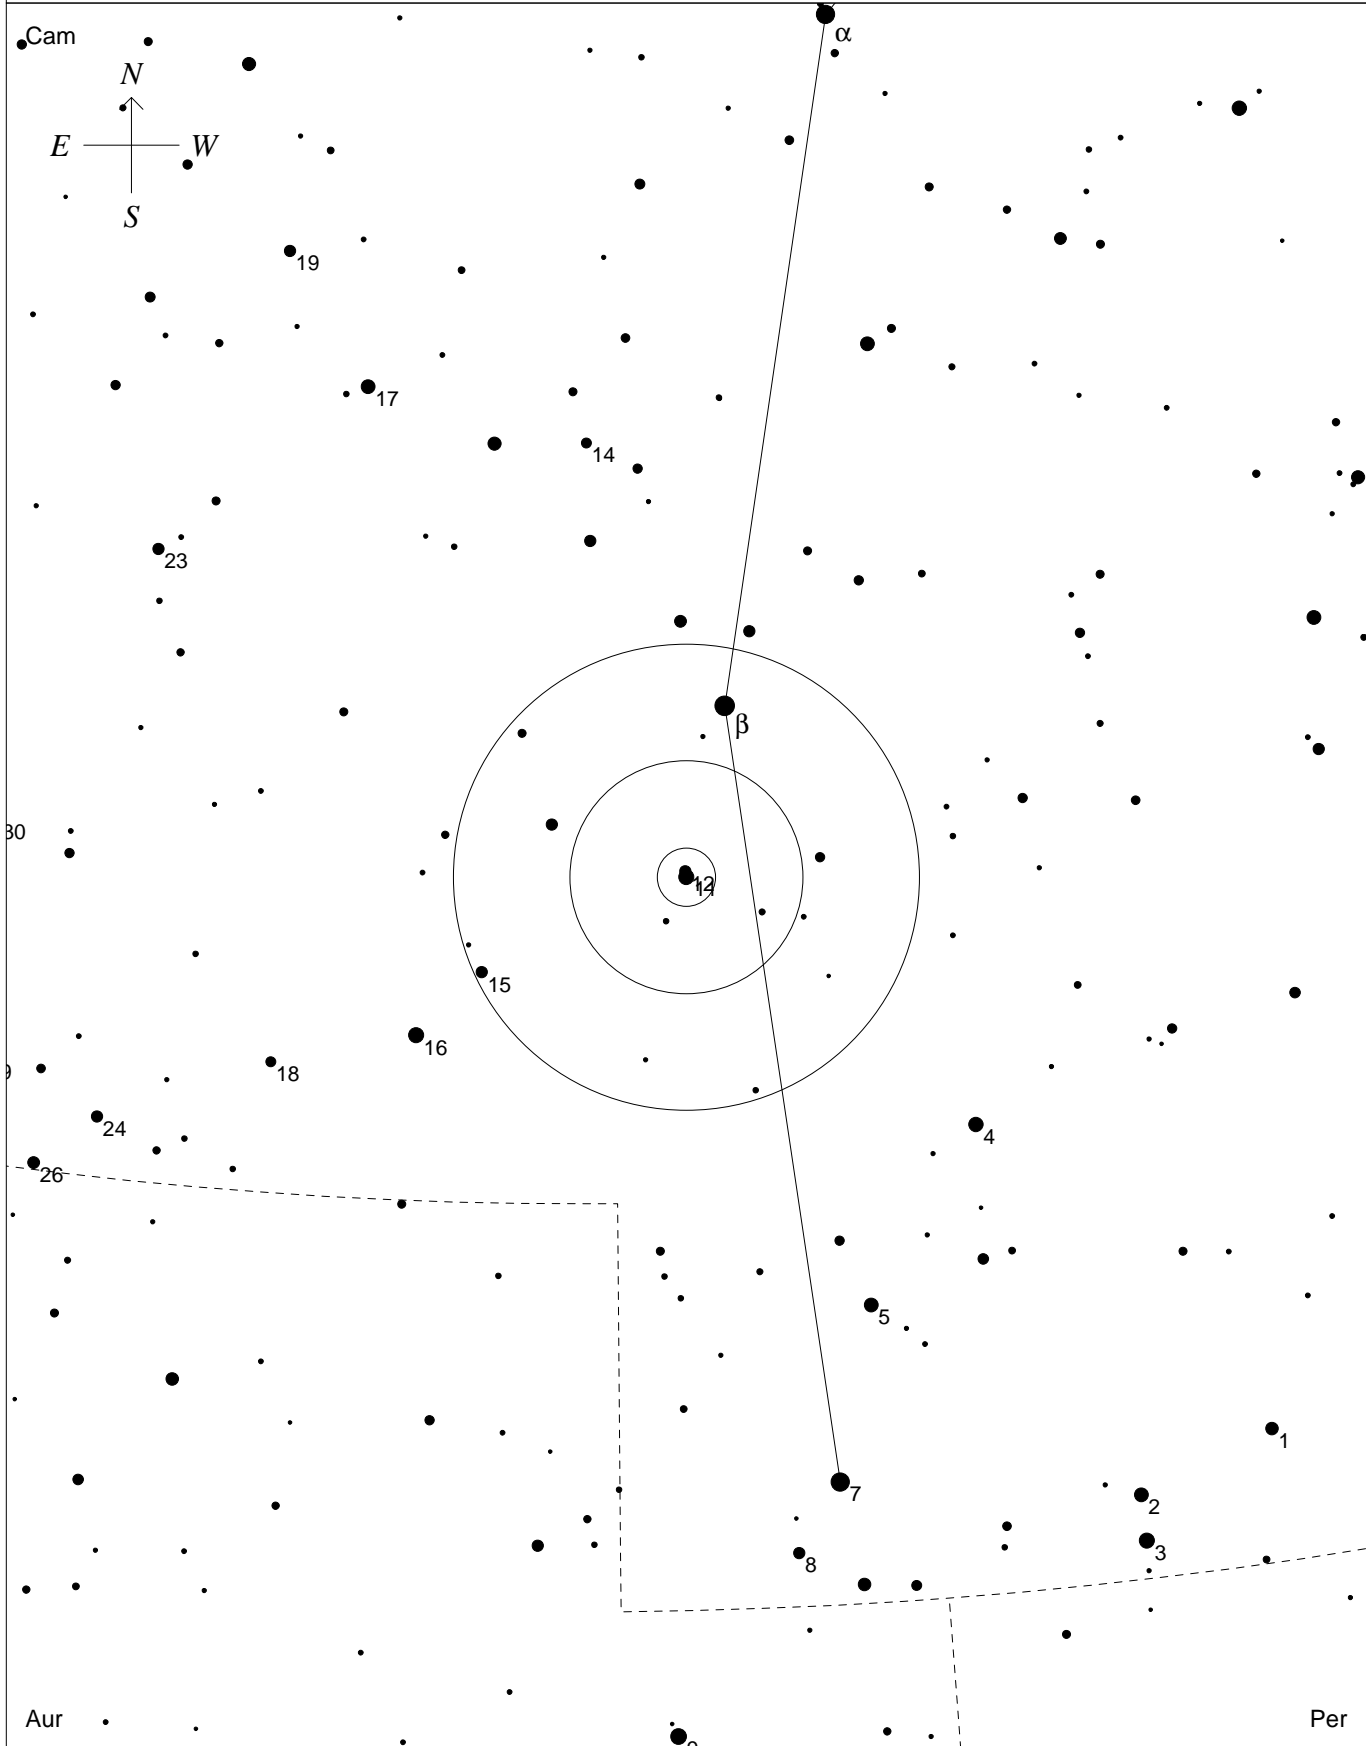

# 11+12 Cam

STARS		SYMBOLS			15 Designation: 11+12 Cam Constellation: Camelopardalis RA 05 06 1 Dec +58 58 Magnitudes 5.2, 6.2 Sep 179 arcsec PA=9°
● <4	● 6.5	● Multiple star	☐ Dark nebula	△ Radio source	
● 4.5	● 7	○ Variable star	⊕ Globular cluster	× X-ray source	
● 5	● 7.5	☄ Comet	○ Open cluster	○ Other object	
● 5.5	● >8	☉ Galaxy	☉ Planetary nebula		
● 6		☐ Bright nebula	☉ Quasar		