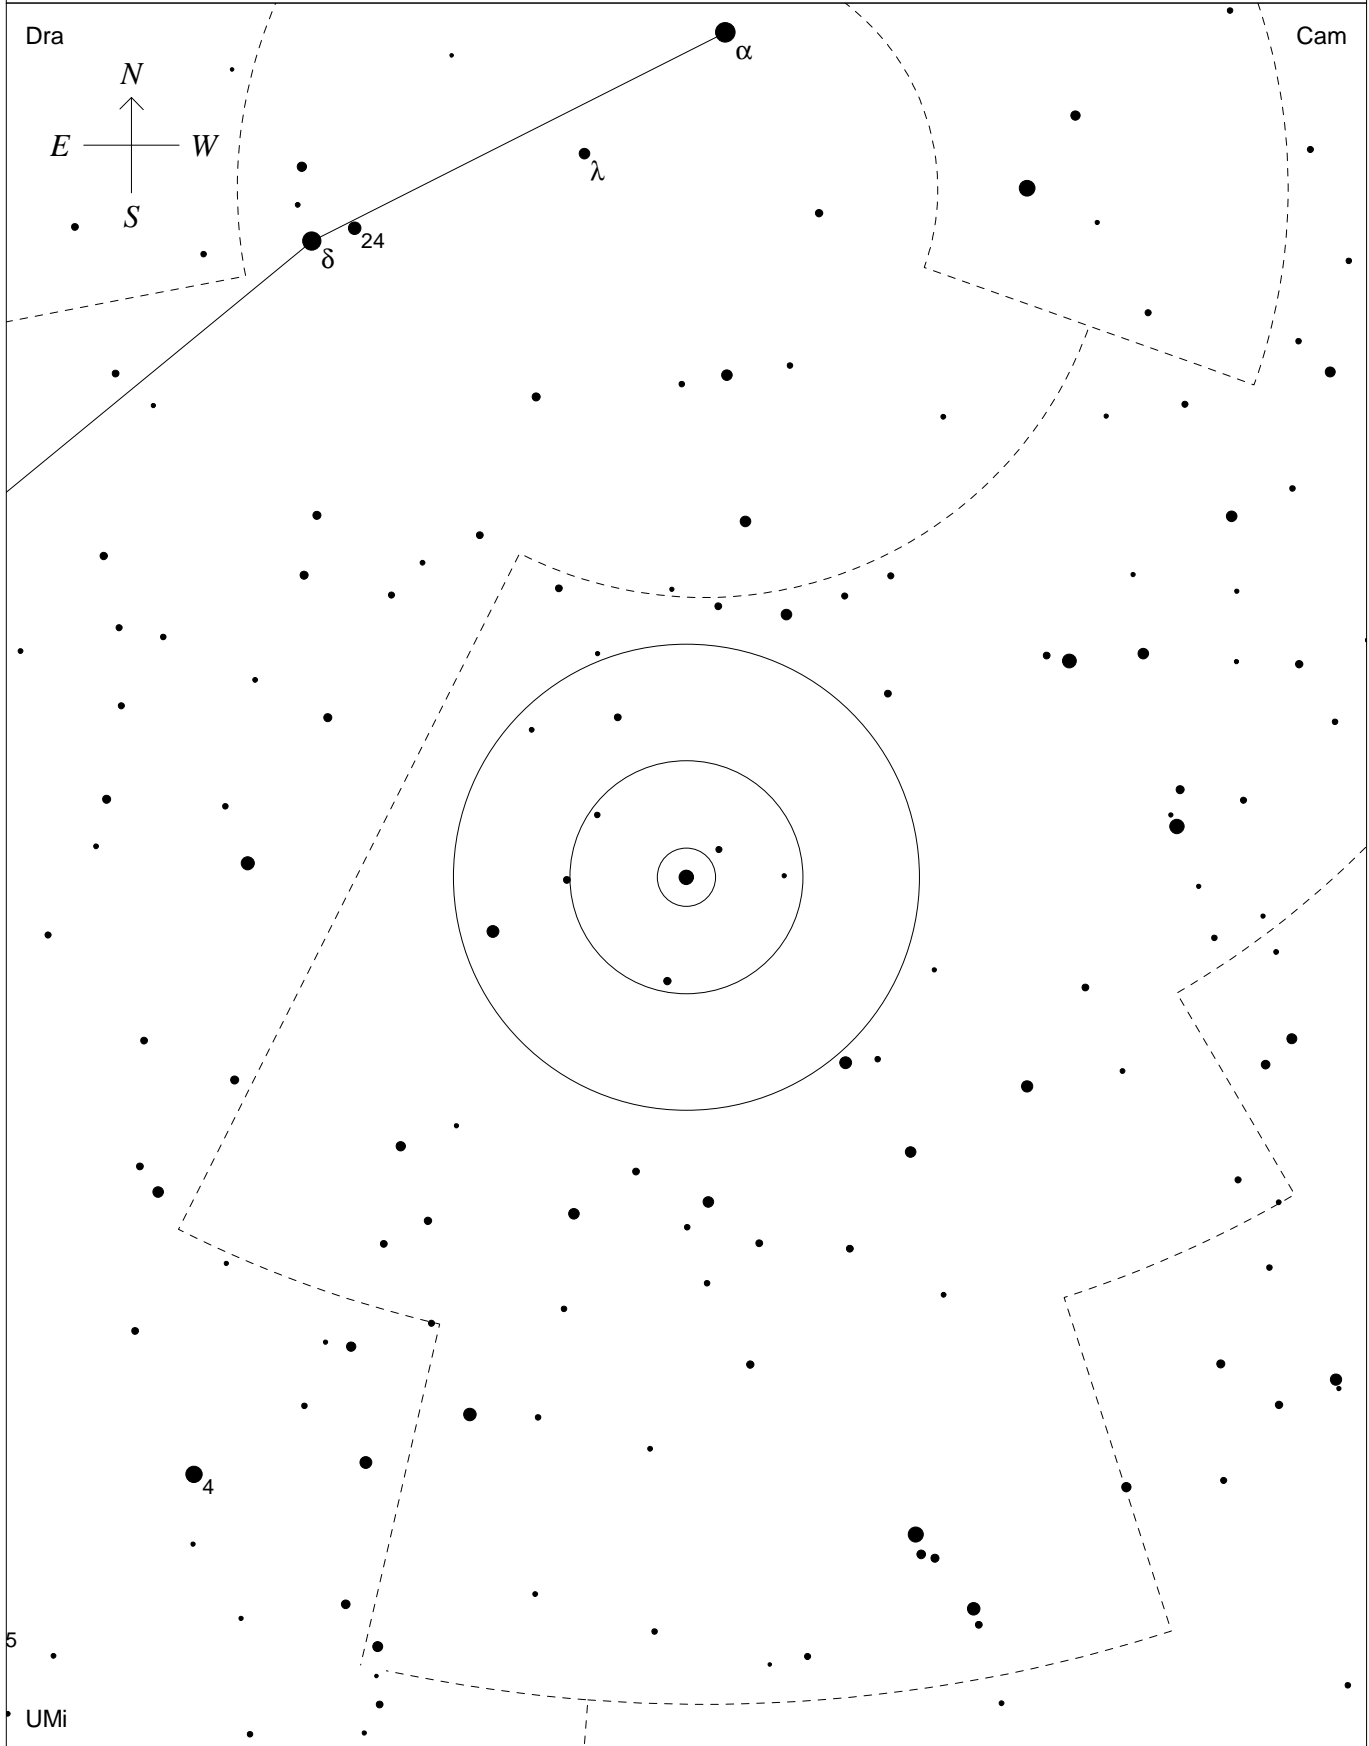

32 Cam (STF1694)

<p>STARS</p> <ul style="list-style-type: none"> ● <4 ● 4.5 ● 5 ● 5.5 ● 6 ● 6.5 ● 7 ● 7.5 ● >8 	<p>SYMBOLS</p> <ul style="list-style-type: none"> ● Multiple star ○ Variable star ☄ Comet ○ Galaxy □ Bright nebula 	<p>SYMBOLS</p> <ul style="list-style-type: none"> ⊠ Dark nebula ⊕ Globular cluster ○ Open cluster ○ Planetary nebula ⊗ Quasar 	<p>SYMBOLS</p> <ul style="list-style-type: none"> △ Radio source × X-ray source ○ Other object 	<p>16 <i>Designation: 32 Cam (STF1694)</i> <i>Constellation: Camelopardalis</i> <i>RA 12 49 2 Dec + 83 25</i> <i>Magnitudes 5.3, 5.7</i> <i>Sep 21 arcsec PA=326°</i></p>
---	--	---	--	--