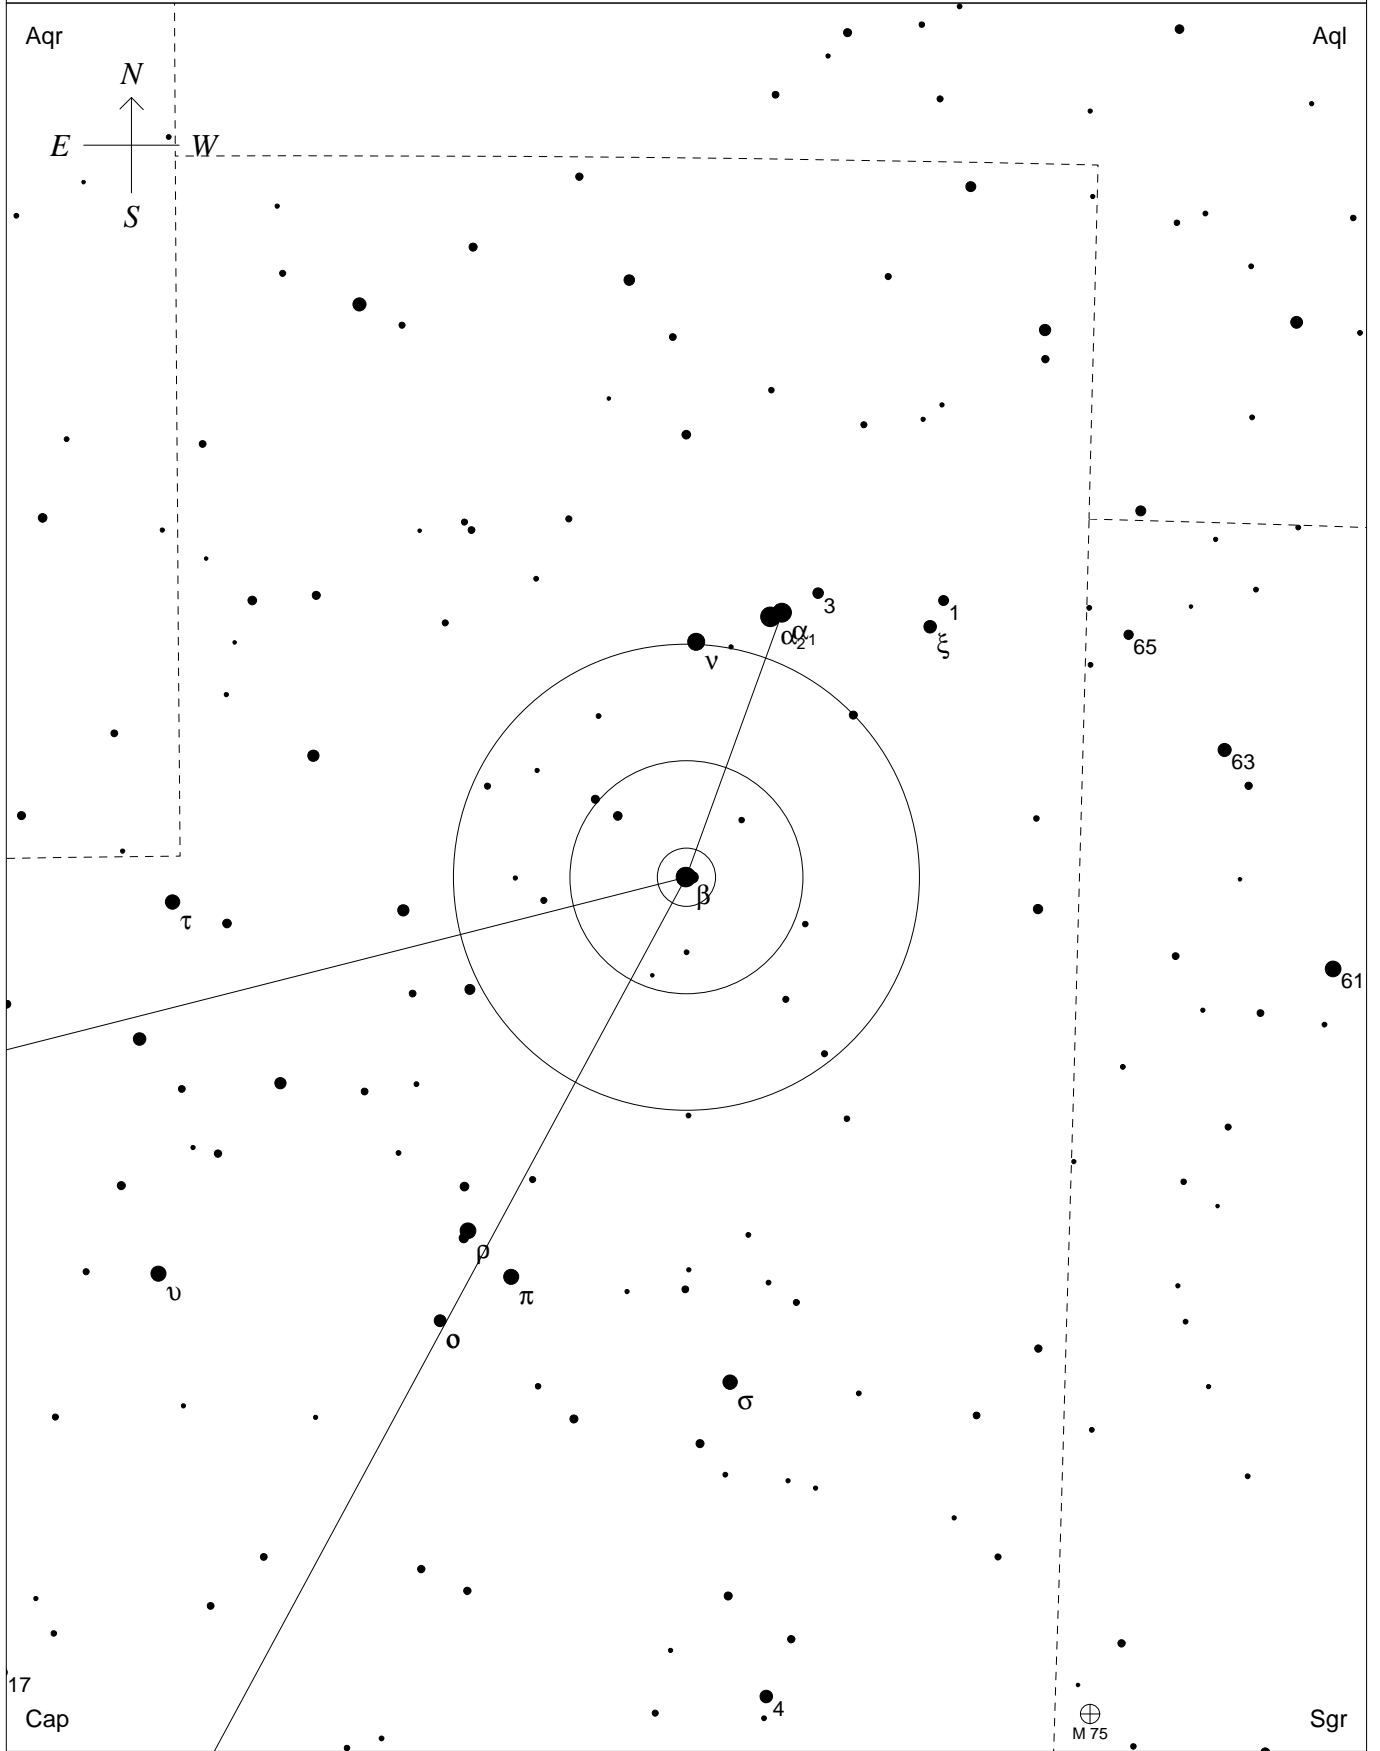

Beta1+Beta2 Cap

STARS		SYMBOLS		
● <4	● 6.5	● Multiple star	⊠ Dark nebula	△ Radio source
● 4.5	● 7	○ Variable star	⊕ Globular cluster	× X-ray source
● 5	● 7.5	☄ Comet	○ Open cluster	○ Other object
● 5.5	● >8	☉ Galaxy	⊖ Planetary nebula	
● 6		☐ Bright nebula	⊞ Quasar	

23
 Designation: Beta1+Beta2 Cap
 Constellation: Capricornus
 RA 20 21 0 Dec - 14 47
 Magnitudes 3.2, 6.1
 Sep 206 arcsec PA=267°