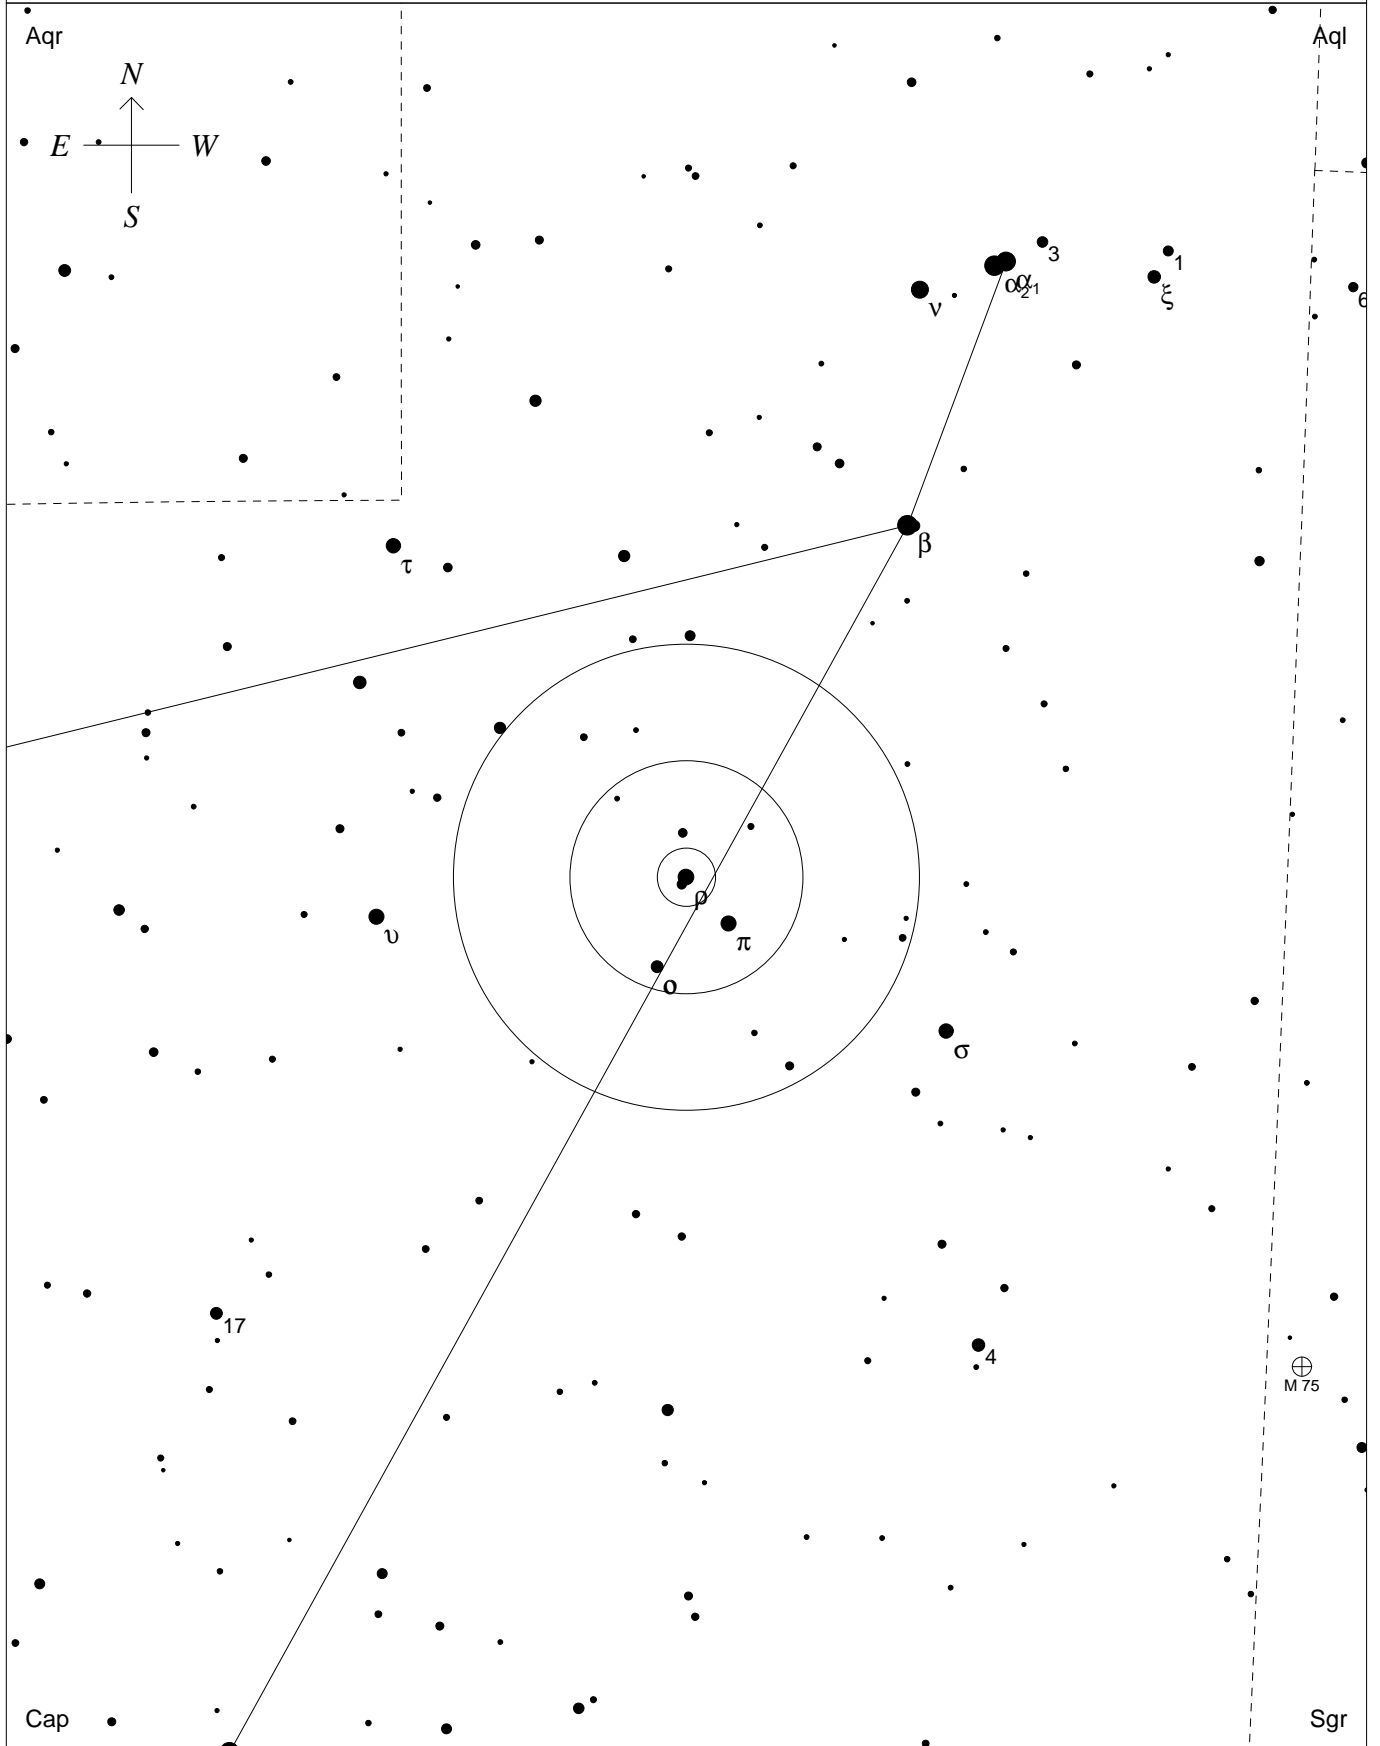

Rho Cap

STARS

- | | |
|-------|-------|
| ● <4 | ● 6.5 |
| ● 4.5 | ● 7 |
| ● 5 | ● 7.5 |
| ● 5.5 | ● >8 |
| ● 6 | |

SYMBOLS

- | | | |
|-----------------|--------------------|----------------|
| ● Multiple star | ⊠ Dark nebula | △ Radio source |
| ○ Variable star | ⊕ Globular cluster | × X-ray source |
| ☄ Comet | ○ Open cluster | ○ Other object |
| ☐ Galaxy | ○ Planetary nebula | |
| □ Bright nebula | ⊗ Quasar | |

24

Designation: Rho Cap
 Constellation: Capricornus
 RA 20 28 9 Dec - 17 49
 Magnitudes 5.0, 6.7
 Sep 259 arcsec PA=150°