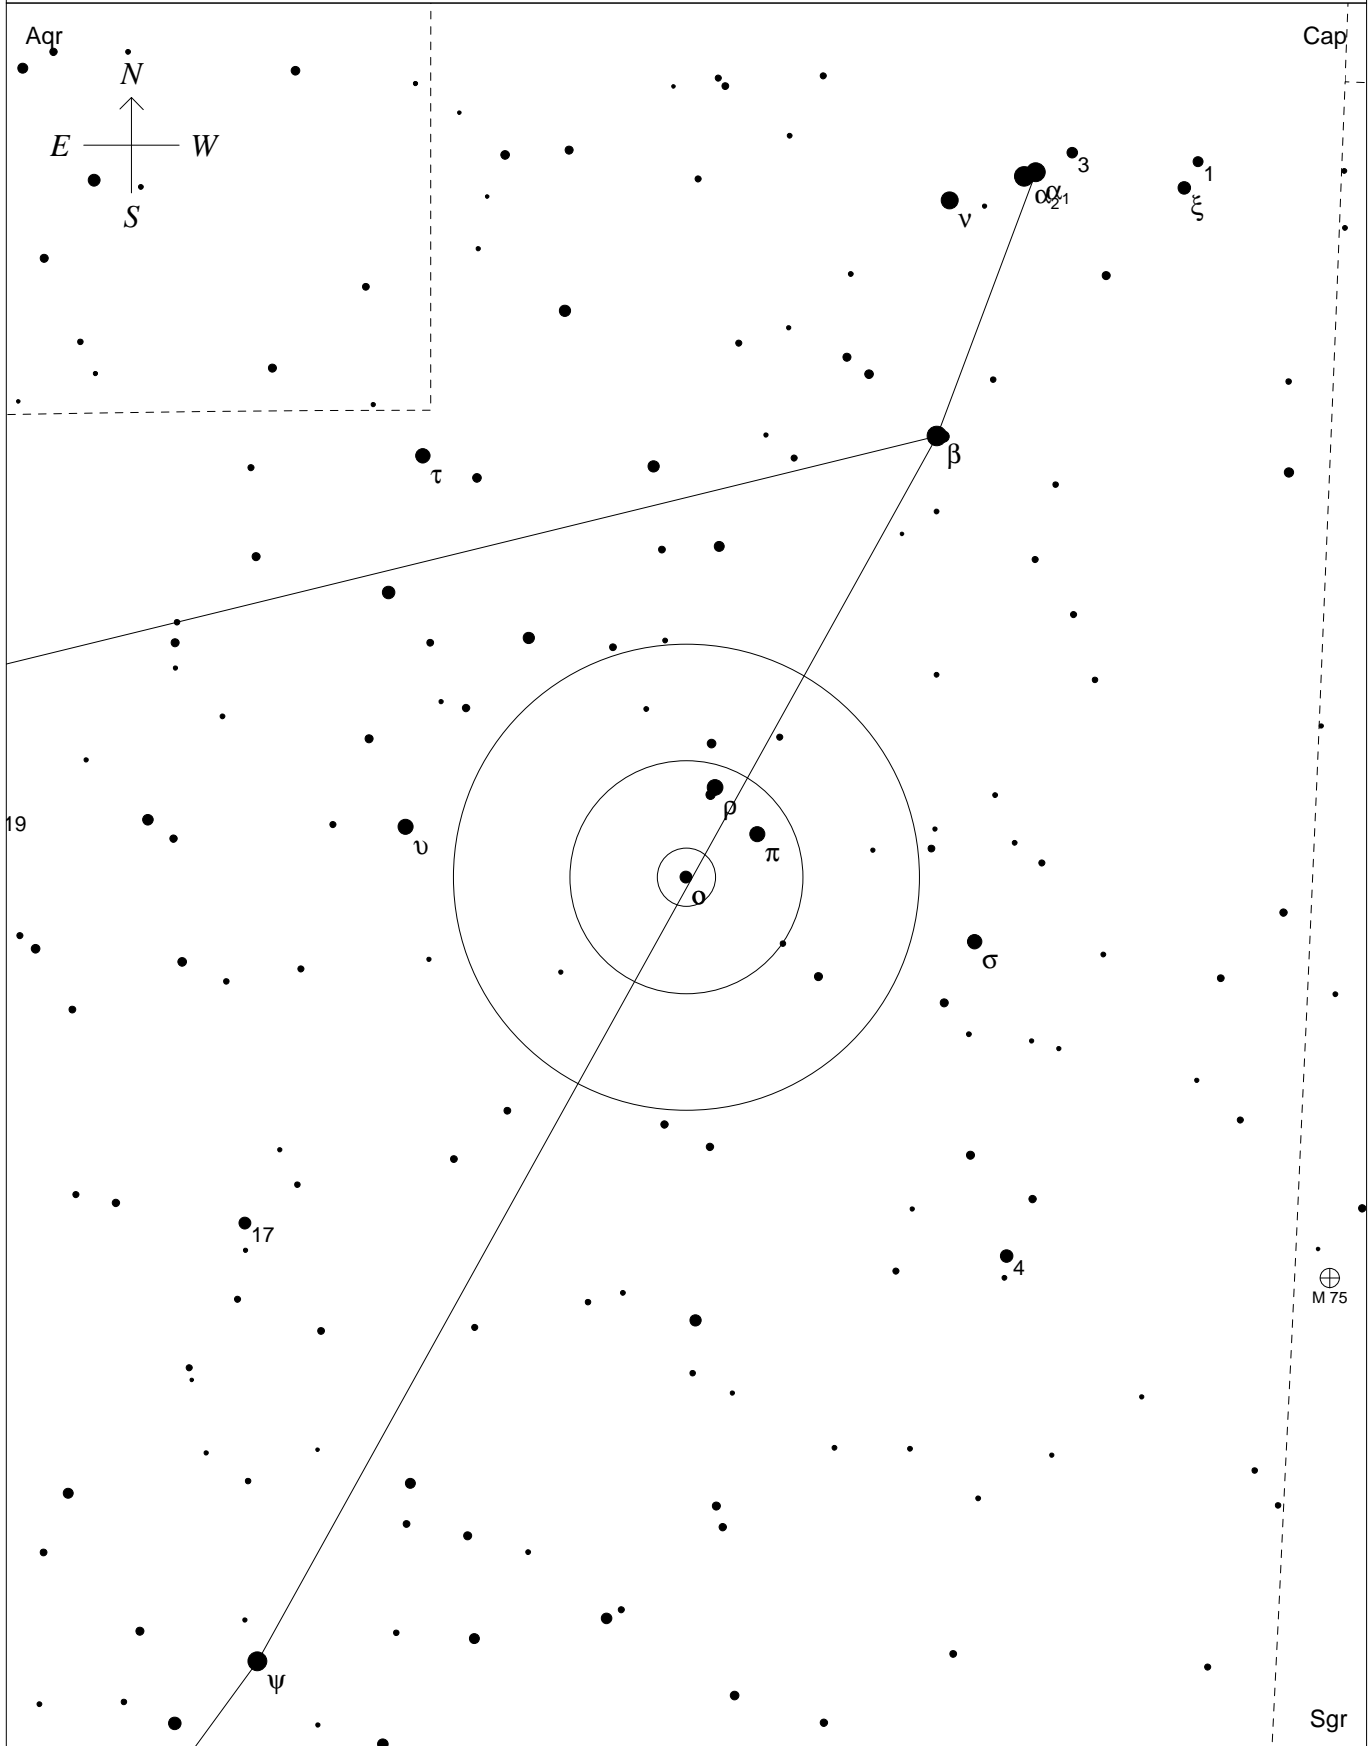

Omicron Cap

STARS		SYMBOLS		
● <4	● 6.5	● Multiple star	☐ Dark nebula	△ Radio source
● 4.5	● 7	○ Variable star	⊕ Globular cluster	× X-ray source
● 5	● 7.5	☄ Comet	○ Open cluster	○ Other object
● 5.5	● >8	☉ Galaxy	☉ Planetary nebula	
● 6		☐ Bright nebula	☉ Quasar	

25
 Designation: Omicron Cap
 Constellation: Capricornus
 RA 20 29 9 Dec - 18 35
 Magnitudes 5.9, 6.7
 Sep 22 arcsec PA=238°