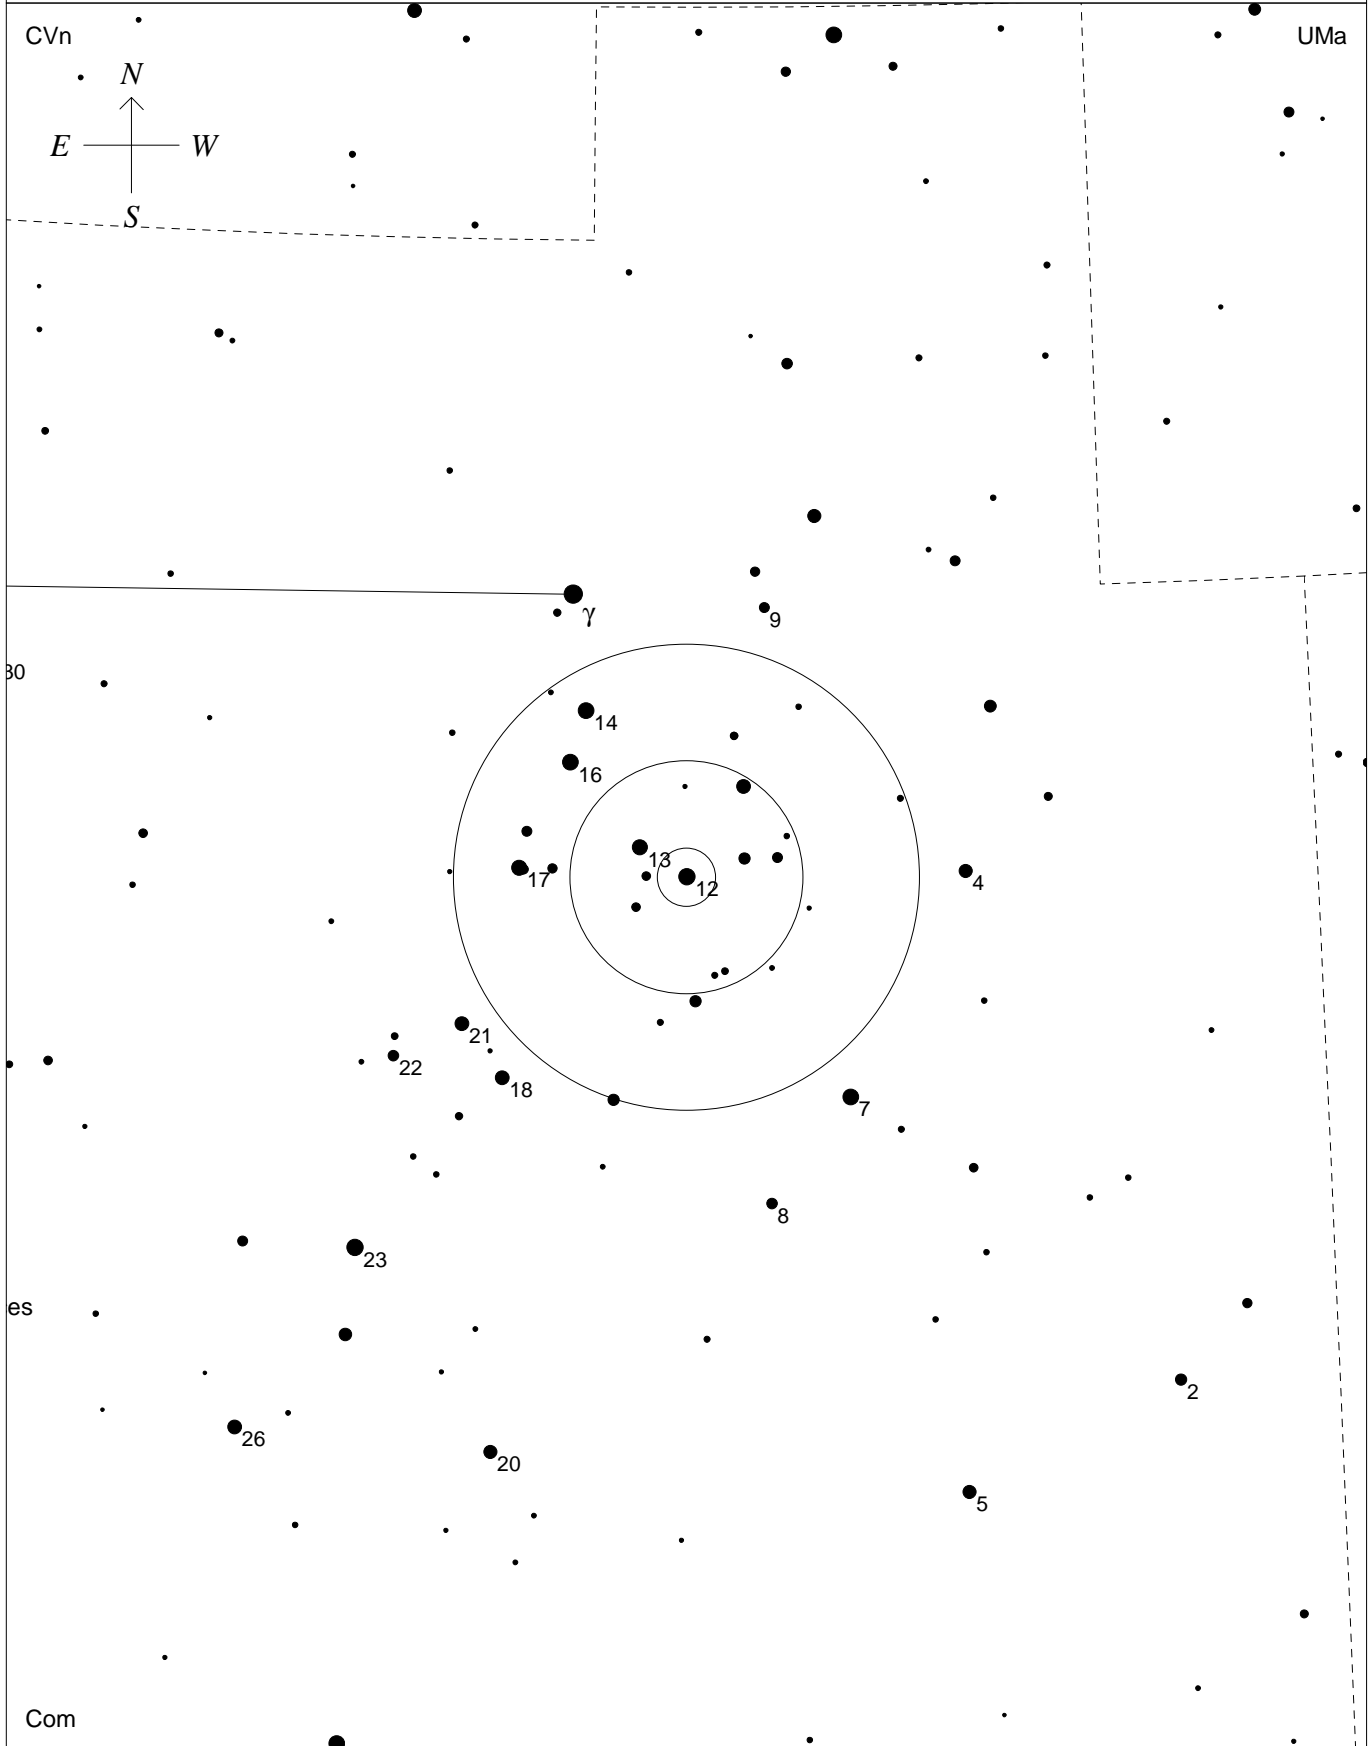

12 Com

STARS		SYMBOLS		
● <4	● 6.5	● Multiple star	⊠ Dark nebula	△ Radio source
● 4.5	● 7	○ Variable star	⊕ Globular cluster	× X-ray source
● 5	● 7.5	☄ Comet	⊖ Open cluster	○ Other object
● 5.5	● >8	☉ Galaxy	⊙ Planetary nebula	
● 6		☐ Bright nebula	⊞ Quasar	

32
 Designation: 12 Com
 Constellation: Coma Berenices
 RA 12 22 5 Dec +25 51
 Magnitudes 4.9, 8.9
 Sep 64 arcsec PA=168°