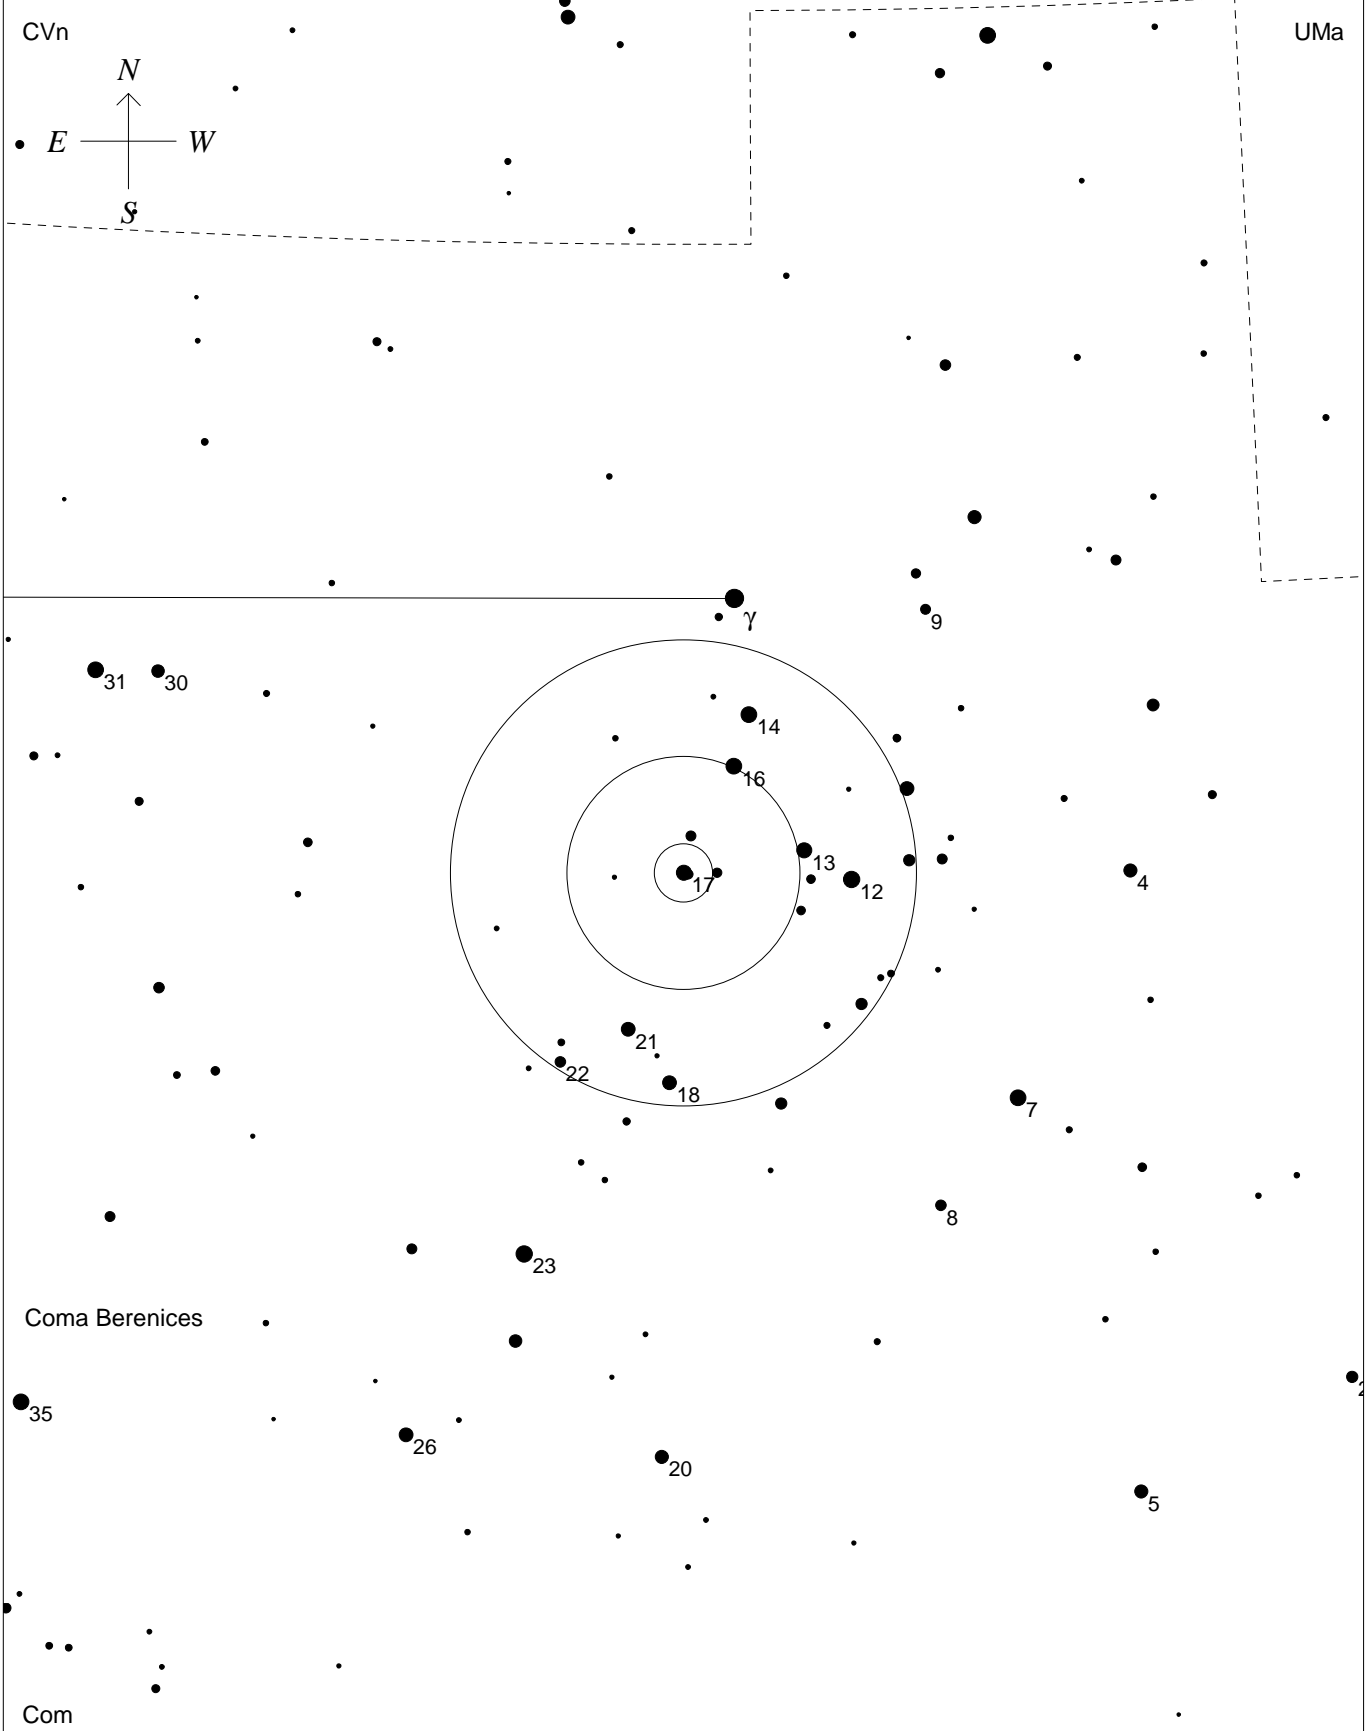

17 Com

STARS		SYMBOLS		
● <4	● 6.5	● Multiple star	⊠ Dark nebula	△ Radio source
● 4.5	● 7	○ Variable star	⊕ Globular cluster	× X-ray source
● 5	● 7.5	☄ Comet	○ Open cluster	○ Other object
● 5.5	● >8	☉ Galaxy	○ Planetary nebula	
● 6		□ Bright nebula	⊗ Quasar	

33
Designation: 17 Com
Constellation: Coma Berenices
RA 12 28 9 Dec +25 55
Magnitudes 5.2, 6.6
Sep 144 arcsec PA=250°