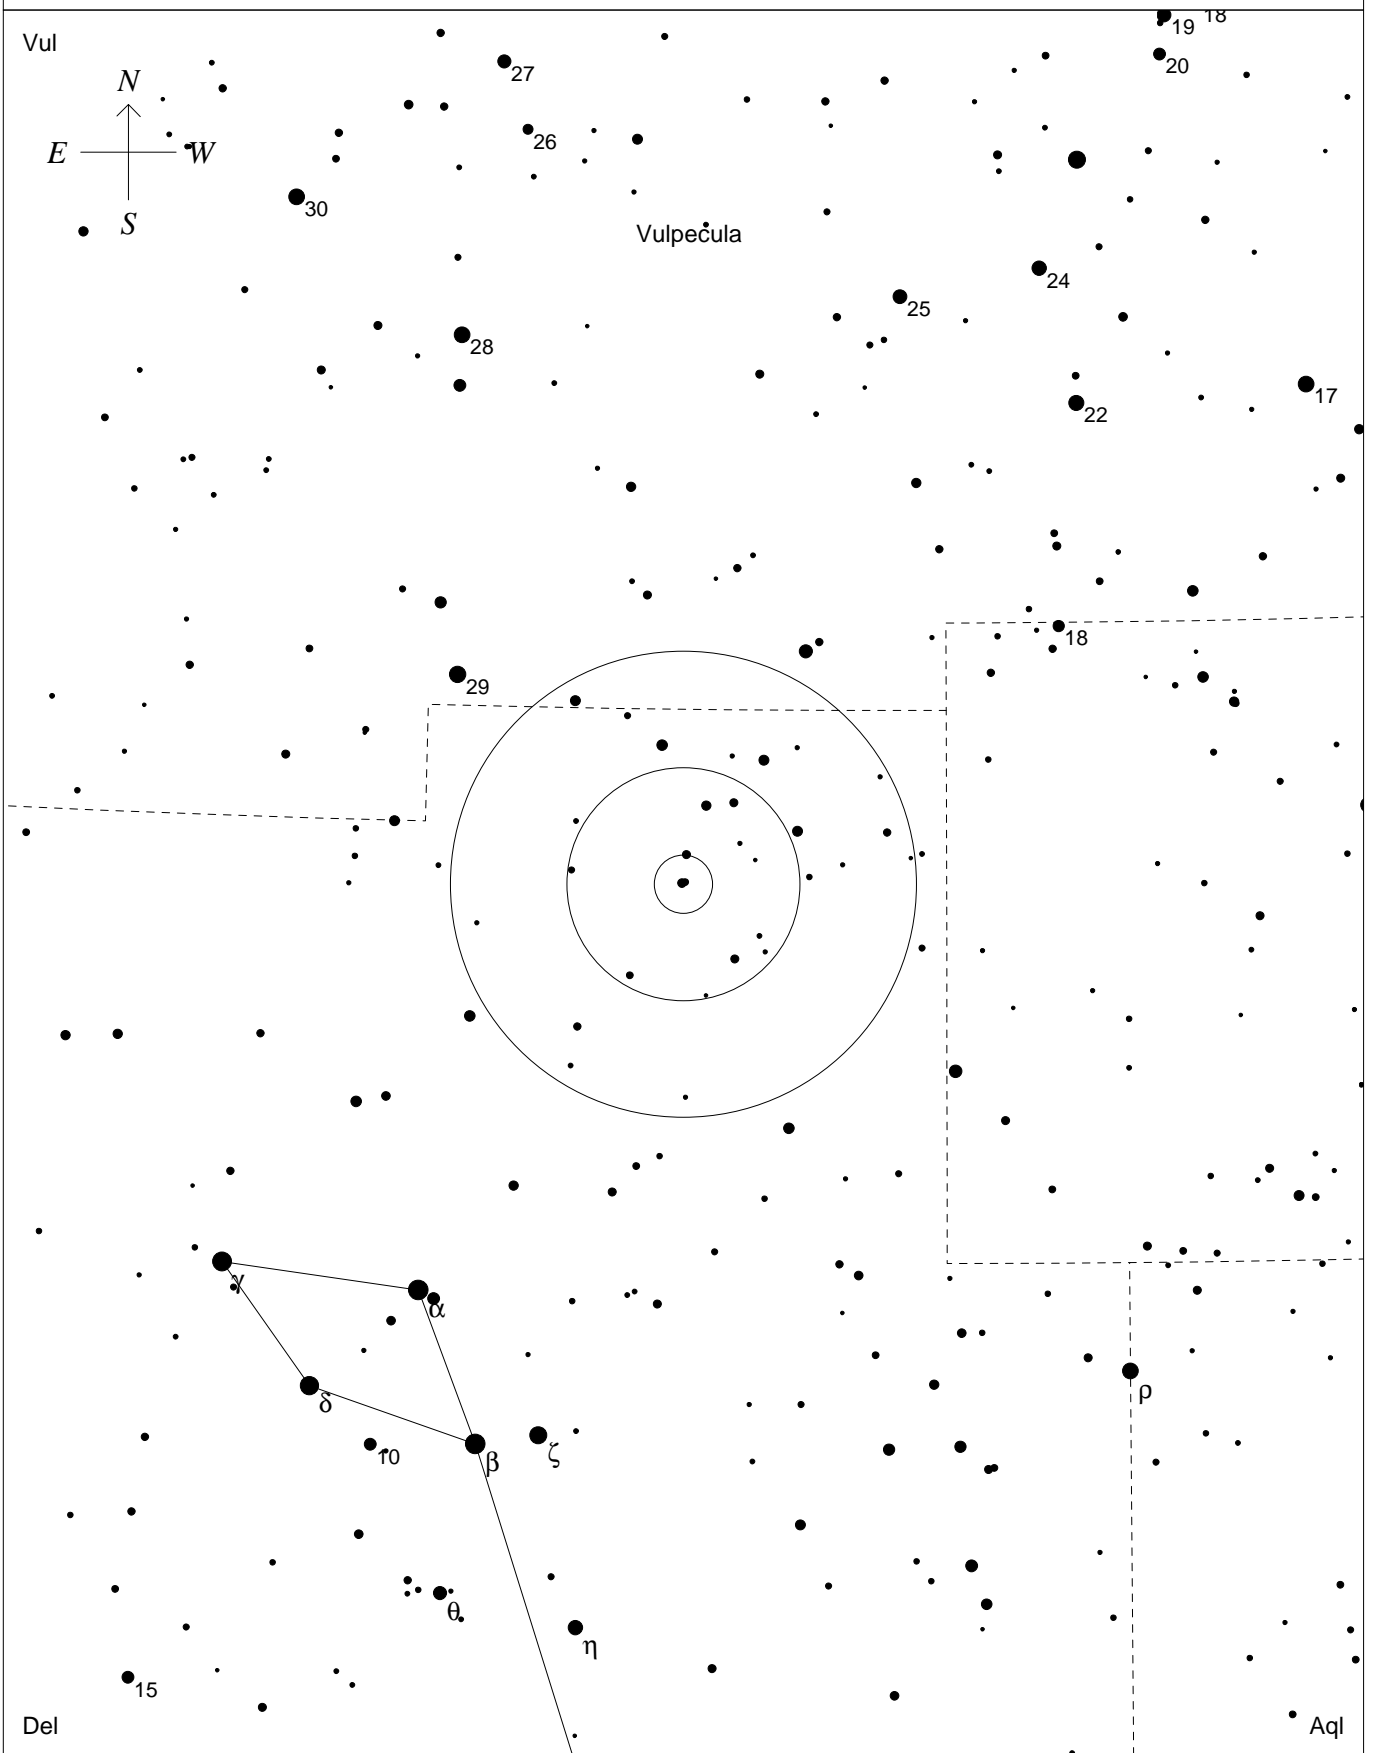

S 752 (Del)

<p>STARS</p> <ul style="list-style-type: none"> ● <4 ● 4.5 ● 5 ● 5.5 ● 6 ● 6.5 ● 7 ● 7.5 ● >8 		<p>SYMBOLS</p> <ul style="list-style-type: none"> ● Multiple star ○ Variable star ☄ Comet ☐ Galaxy ☐ Bright nebula ☐ Dark nebula ⊕ Globular cluster ○ Open cluster ☉ Planetary nebula ☉ Quasar △ Radio source × X-ray source ○ Other object 		<p>43 <i>Designation: S 752 (Del)</i> <i>Constellation: Delphinus</i> <i>RA 20 30 2 Dec + 19 25</i> <i>Magnitudes 6.8, 7.3</i> <i>Sep 107 arcsec PA=288°</i></p>
---	--	---	--	---