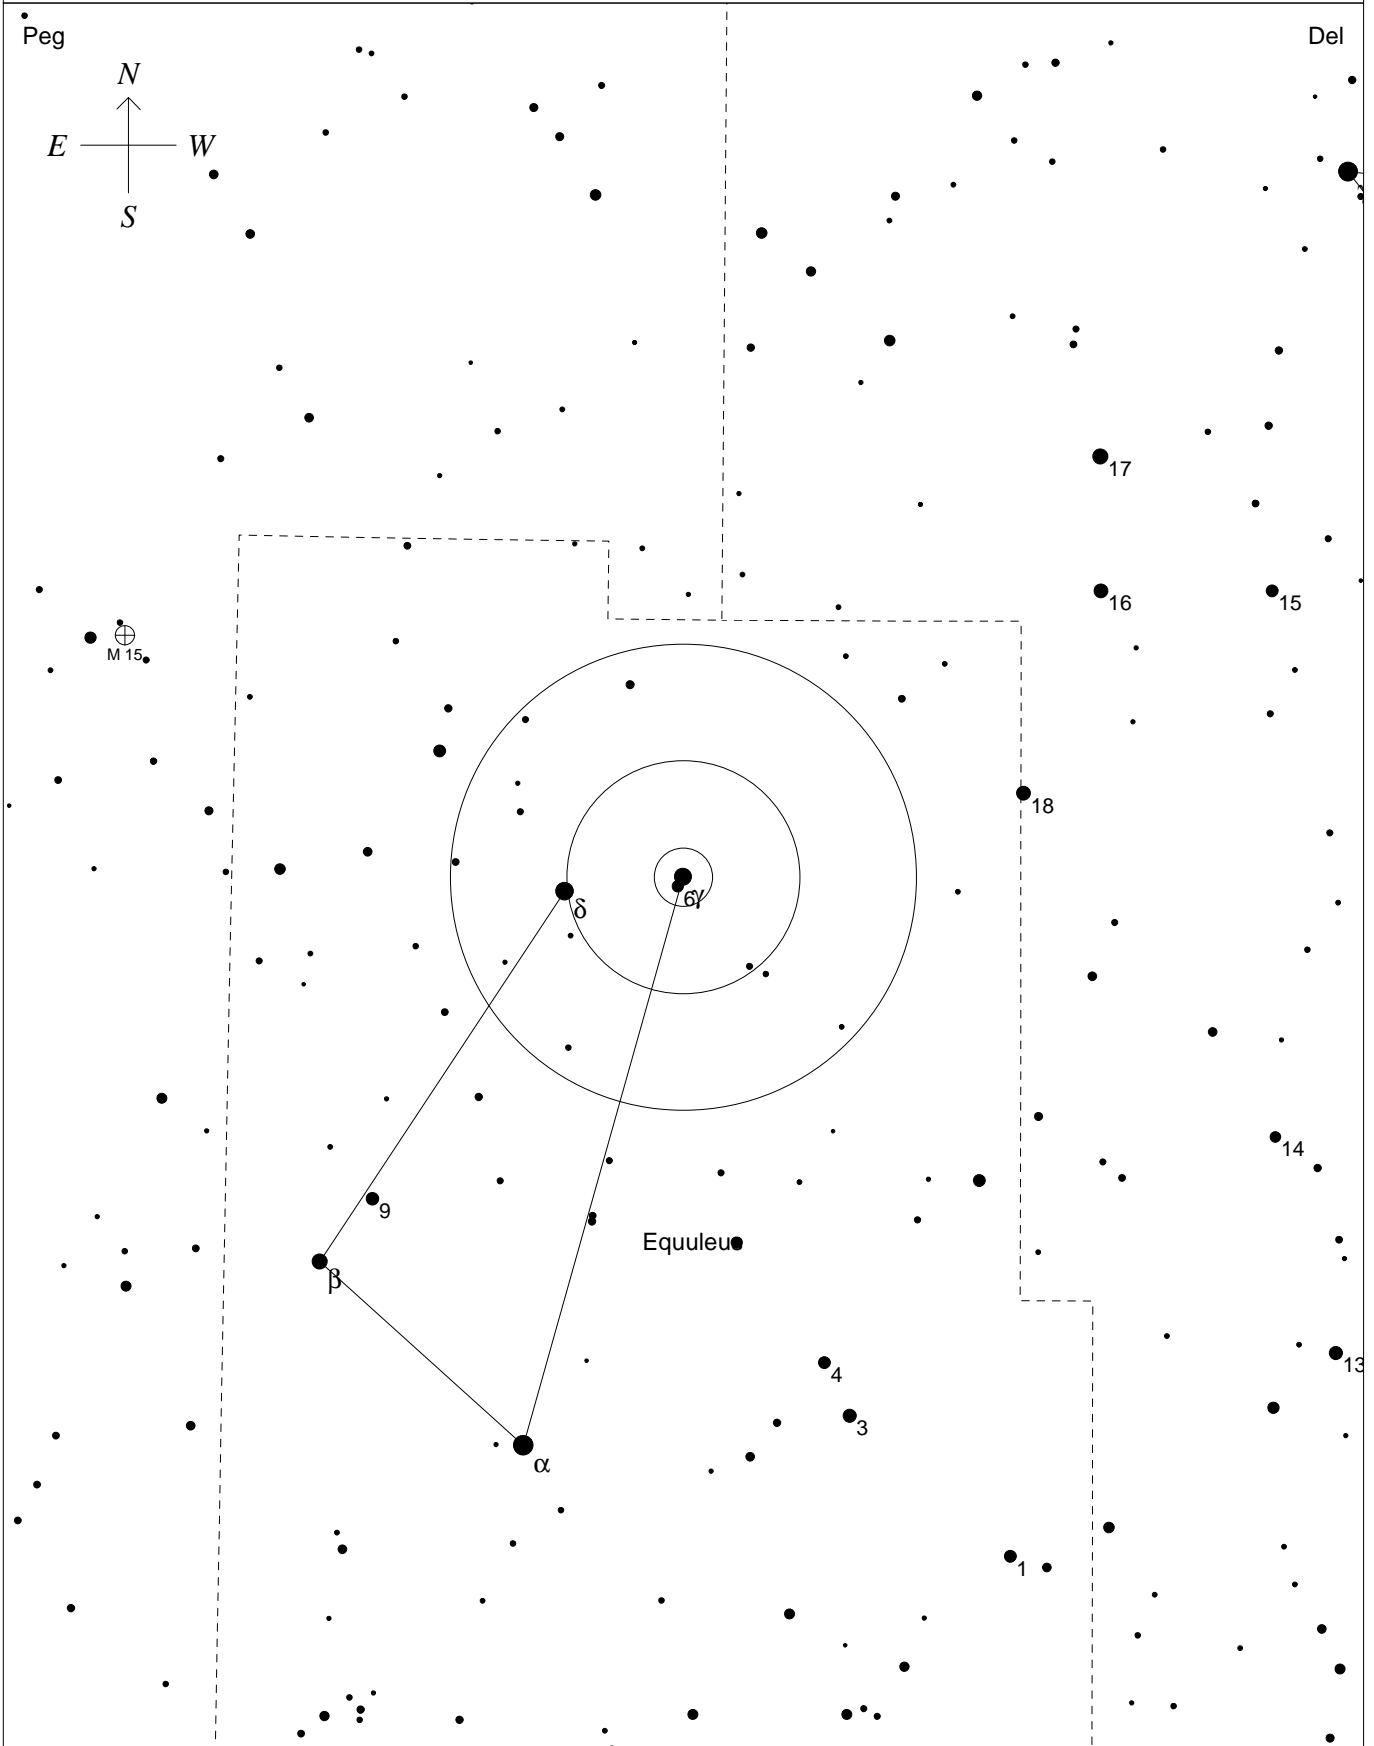

# Gamma (5) + 6 Equ

STARS	
● <4	● 6.5
● 4.5	● 7
● 5	● 7.5
● 5.5	● >8
● 6	

SYMBOLS		
●	Multiple star	⊠
○	Variable star	⊕
☄	Comet	⊖
☉	Galaxy	⊙
□	Bright nebula	⊗
⊠	Dark nebula	△
⊕	Globular cluster	×
⊖	Open cluster	○
⊙	Planetary nebula	
⊗	Quasar	
		△
		×
		○

52  
 Designation: Gamma (5) + 6 Equ  
 Constellation: Equuleus  
 RA 21 10 3 Dec + 10 08  
 Magnitudes 4.7, 6.1  
 Sep 336 arcsec PA=152°