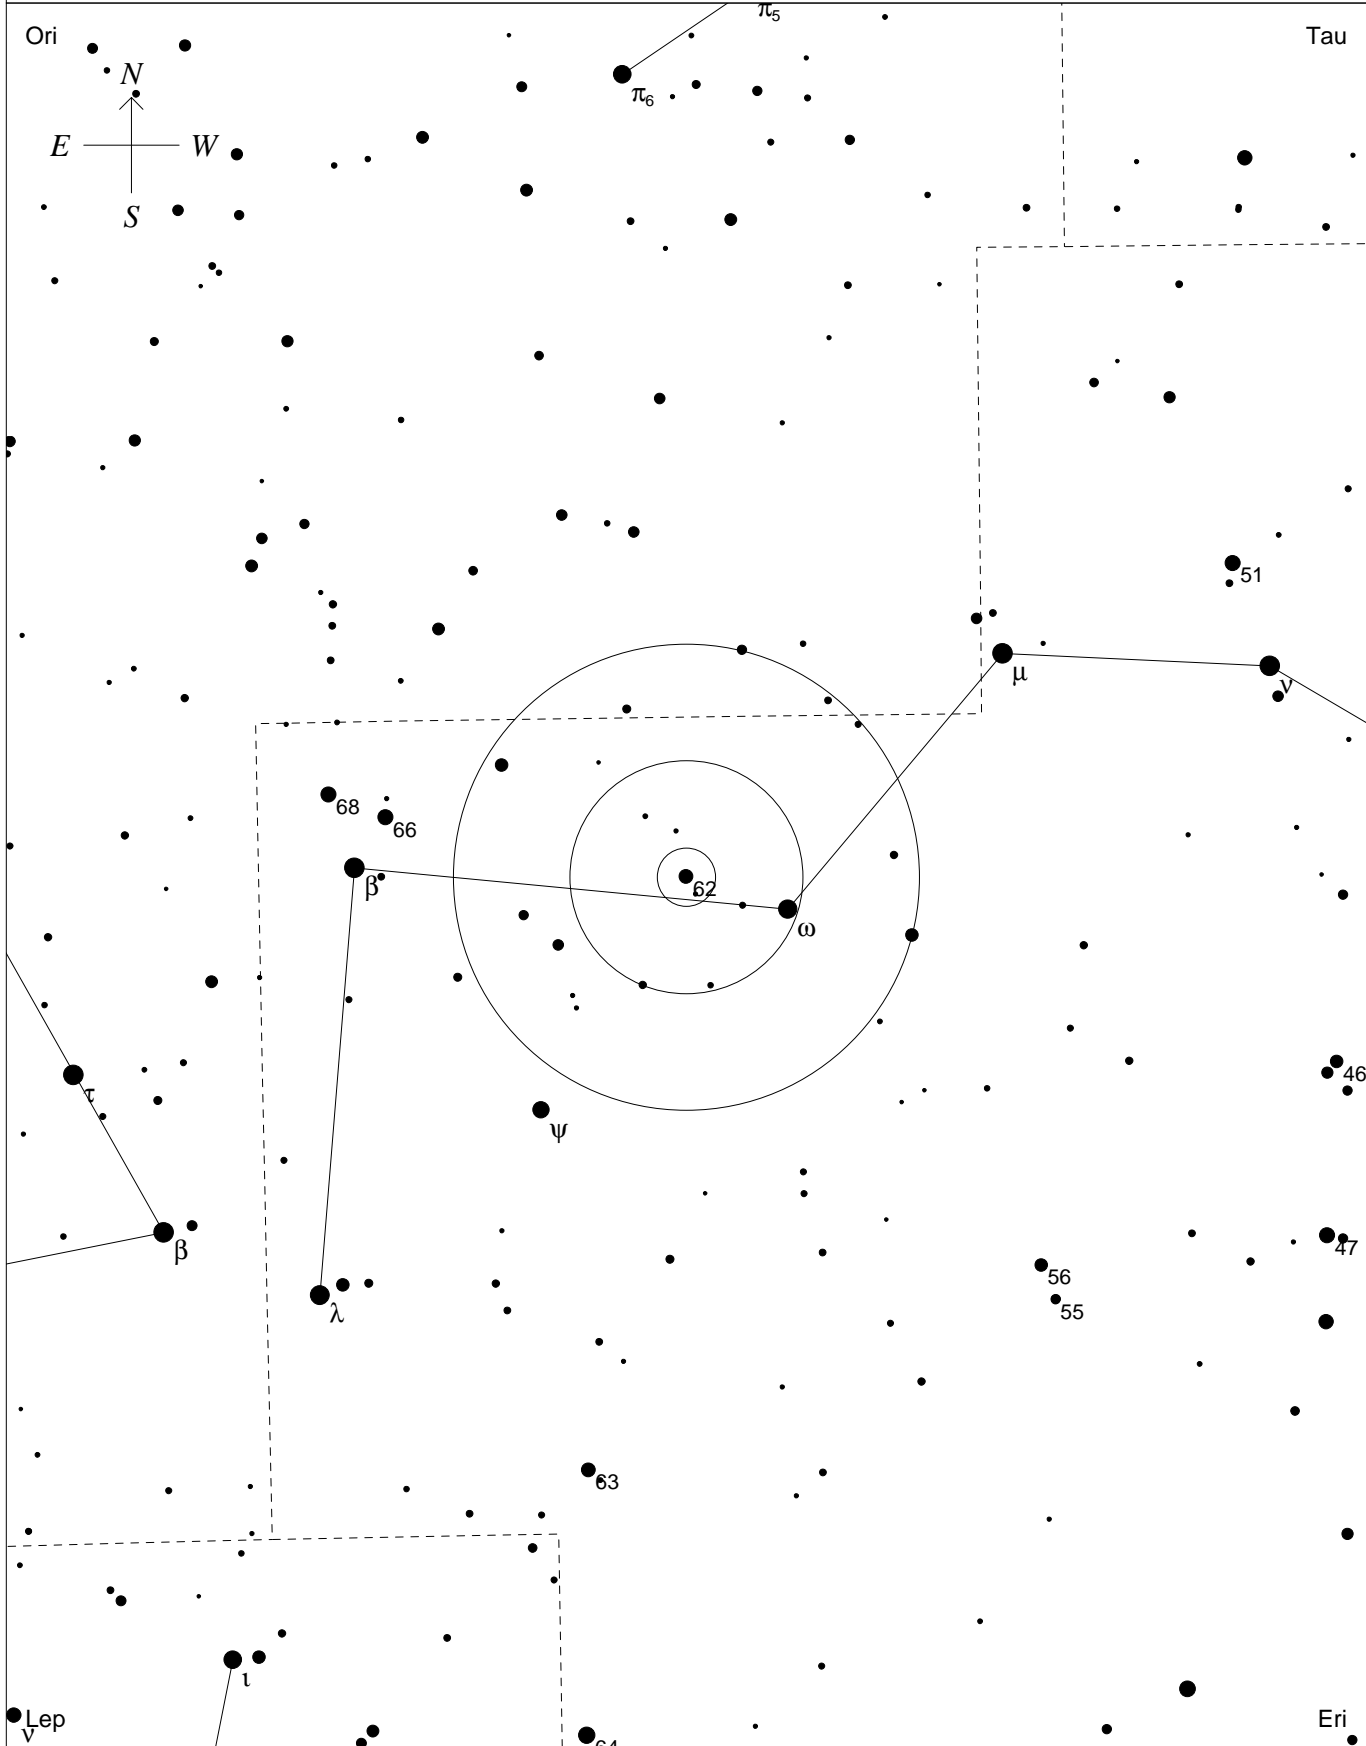

62 Eri

STARS		SYMBOLS		
● <4	● 6.5	● Multiple star	⊠ Dark nebula	△ Radio source
● 4.5	● 7	○ Variable star	⊕ Globular cluster	✕ X-ray source
● 5	● 7.5	☄ Comet	○ Open cluster	○ Other object
● 5.5	● >8	☉ Galaxy	○ Planetary nebula	
● 6		□ Bright nebula	⊗ Quasar	

53
 Designation: 62 Eri
 Constellation: Eridanus
 RA 04 56 4 Dec -05 10
 Magnitudes 5.5, 8.9
 Sep 64 arcsec PA=77°