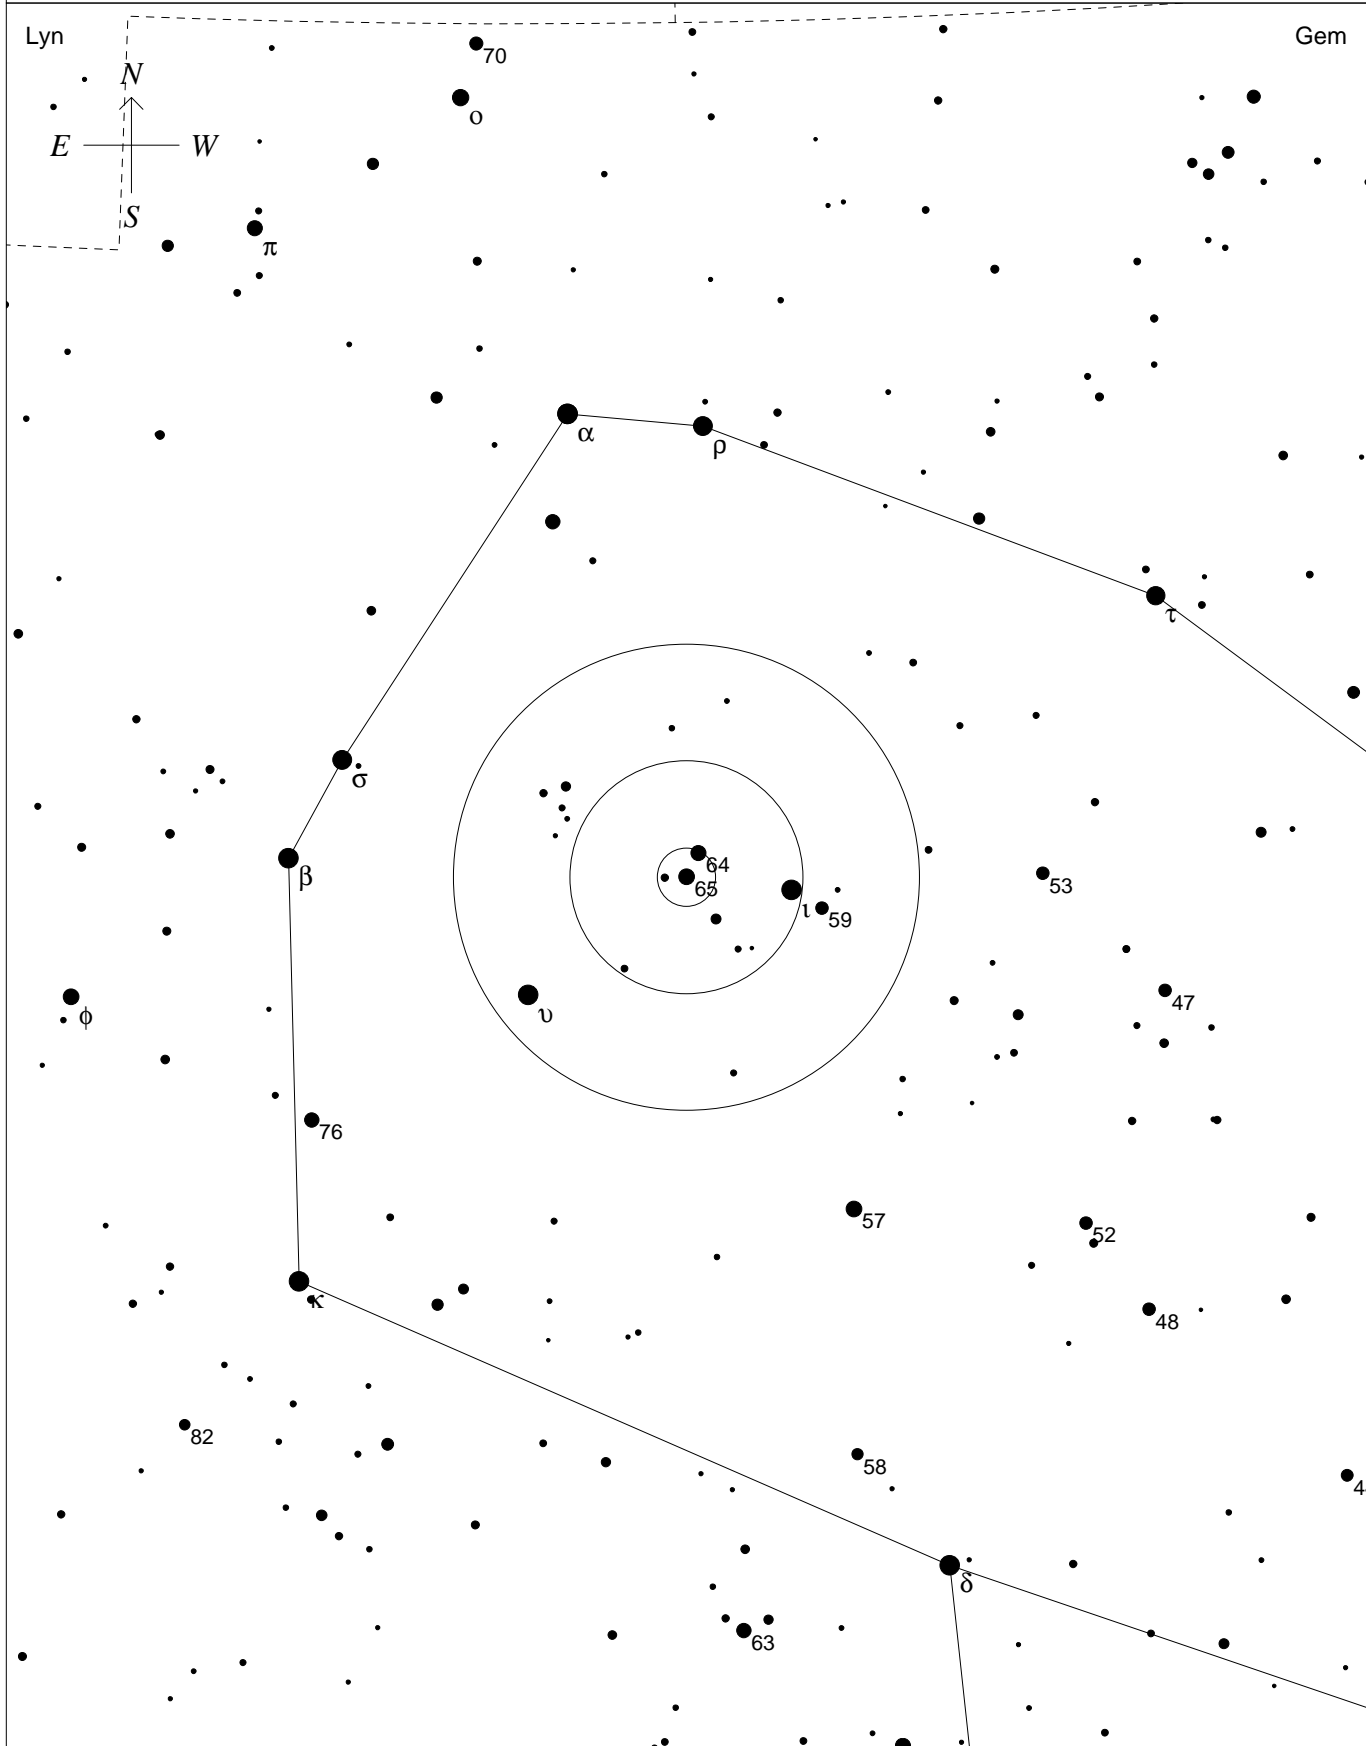

65 + 64 Gem

STARS	
● <4	● 6.5
● 4.5	● 7
● 5	● 7.5
● 5.5	● >8
● 6	

SYMBOLS		
● Multiple star	⊠ Dark nebula	△ Radio source
○ Variable star	⊕ Globular cluster	× X-ray source
☄ Comet	○ Open cluster	○ Other object
☐ Galaxy	○ Planetary nebula	
□ Bright nebula	⊗ Quasar	

57
Designation: 65 + 64 Gem
Constellation: Gemini
RA 07 29 5 Dec +28 07
Magnitudes 5.0, 5.1
Sep 817 arcsec PA=333°