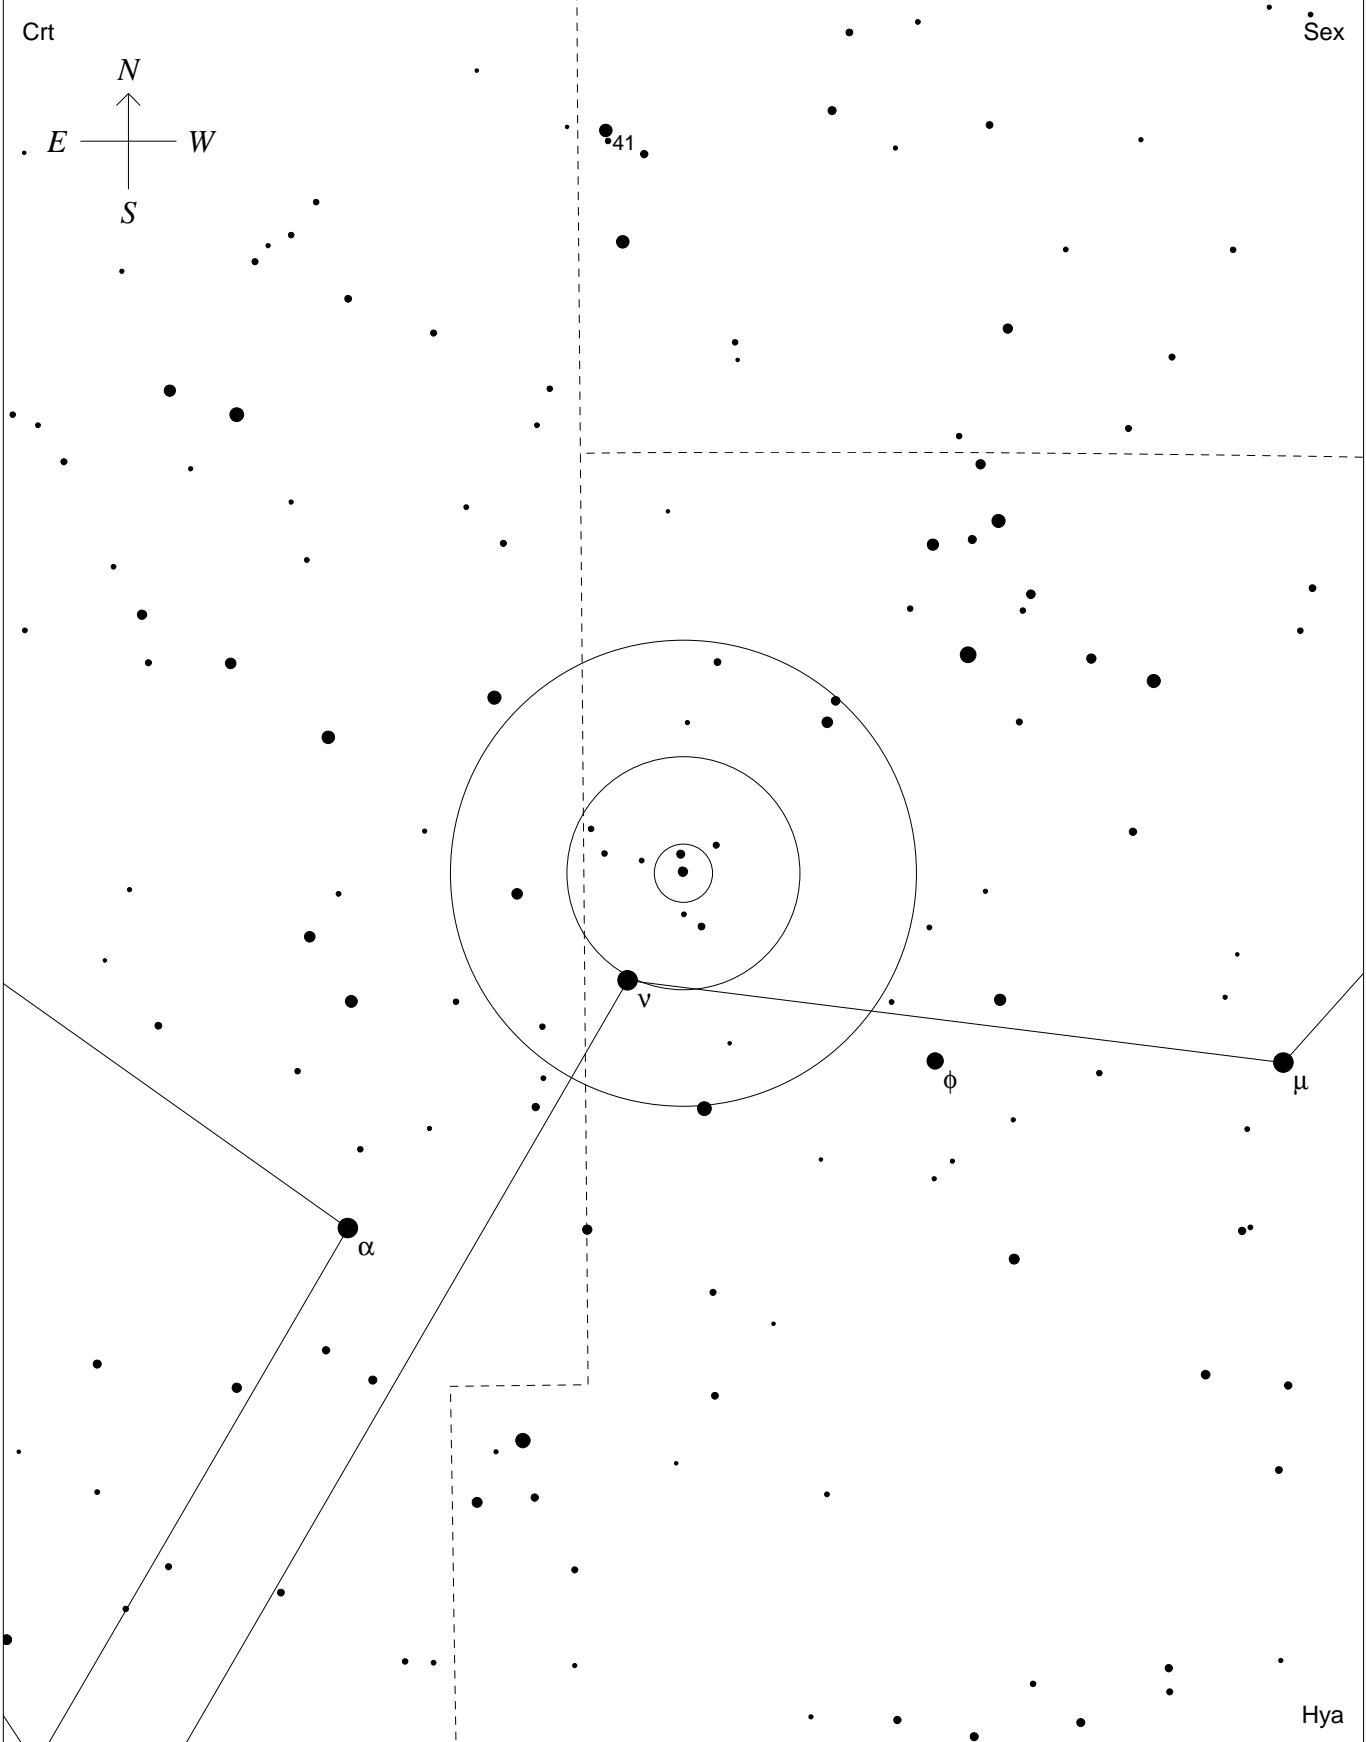

STF 1474 (Hya)

<p>STARS</p> <ul style="list-style-type: none"> ● <4 ● 4.5 ● 5 ● 5.5 ● 6 ● 6.5 ● 7 ● 7.5 ● >8 	<p>SYMBOLS</p> <ul style="list-style-type: none"> ● Multiple star ○ Variable star ☄ Comet ○ Galaxy □ Bright nebula □ Dark nebula ⊕ Globular cluster ○ Open cluster ○ Planetary nebula ⊗ Quasar △ Radio source × X-ray source ○ Other object 	<p>64 <i>Designation: STF 1474 (Hya)</i> <i>Constellation: Hydra</i> <i>RA 10 47 6 Dec - 15 16</i> <i>Magnitudes 6.7, 7.0, 7.6</i> <i>Sep 66, 73 arcsec PA=28, 27°</i></p>
---	---	---