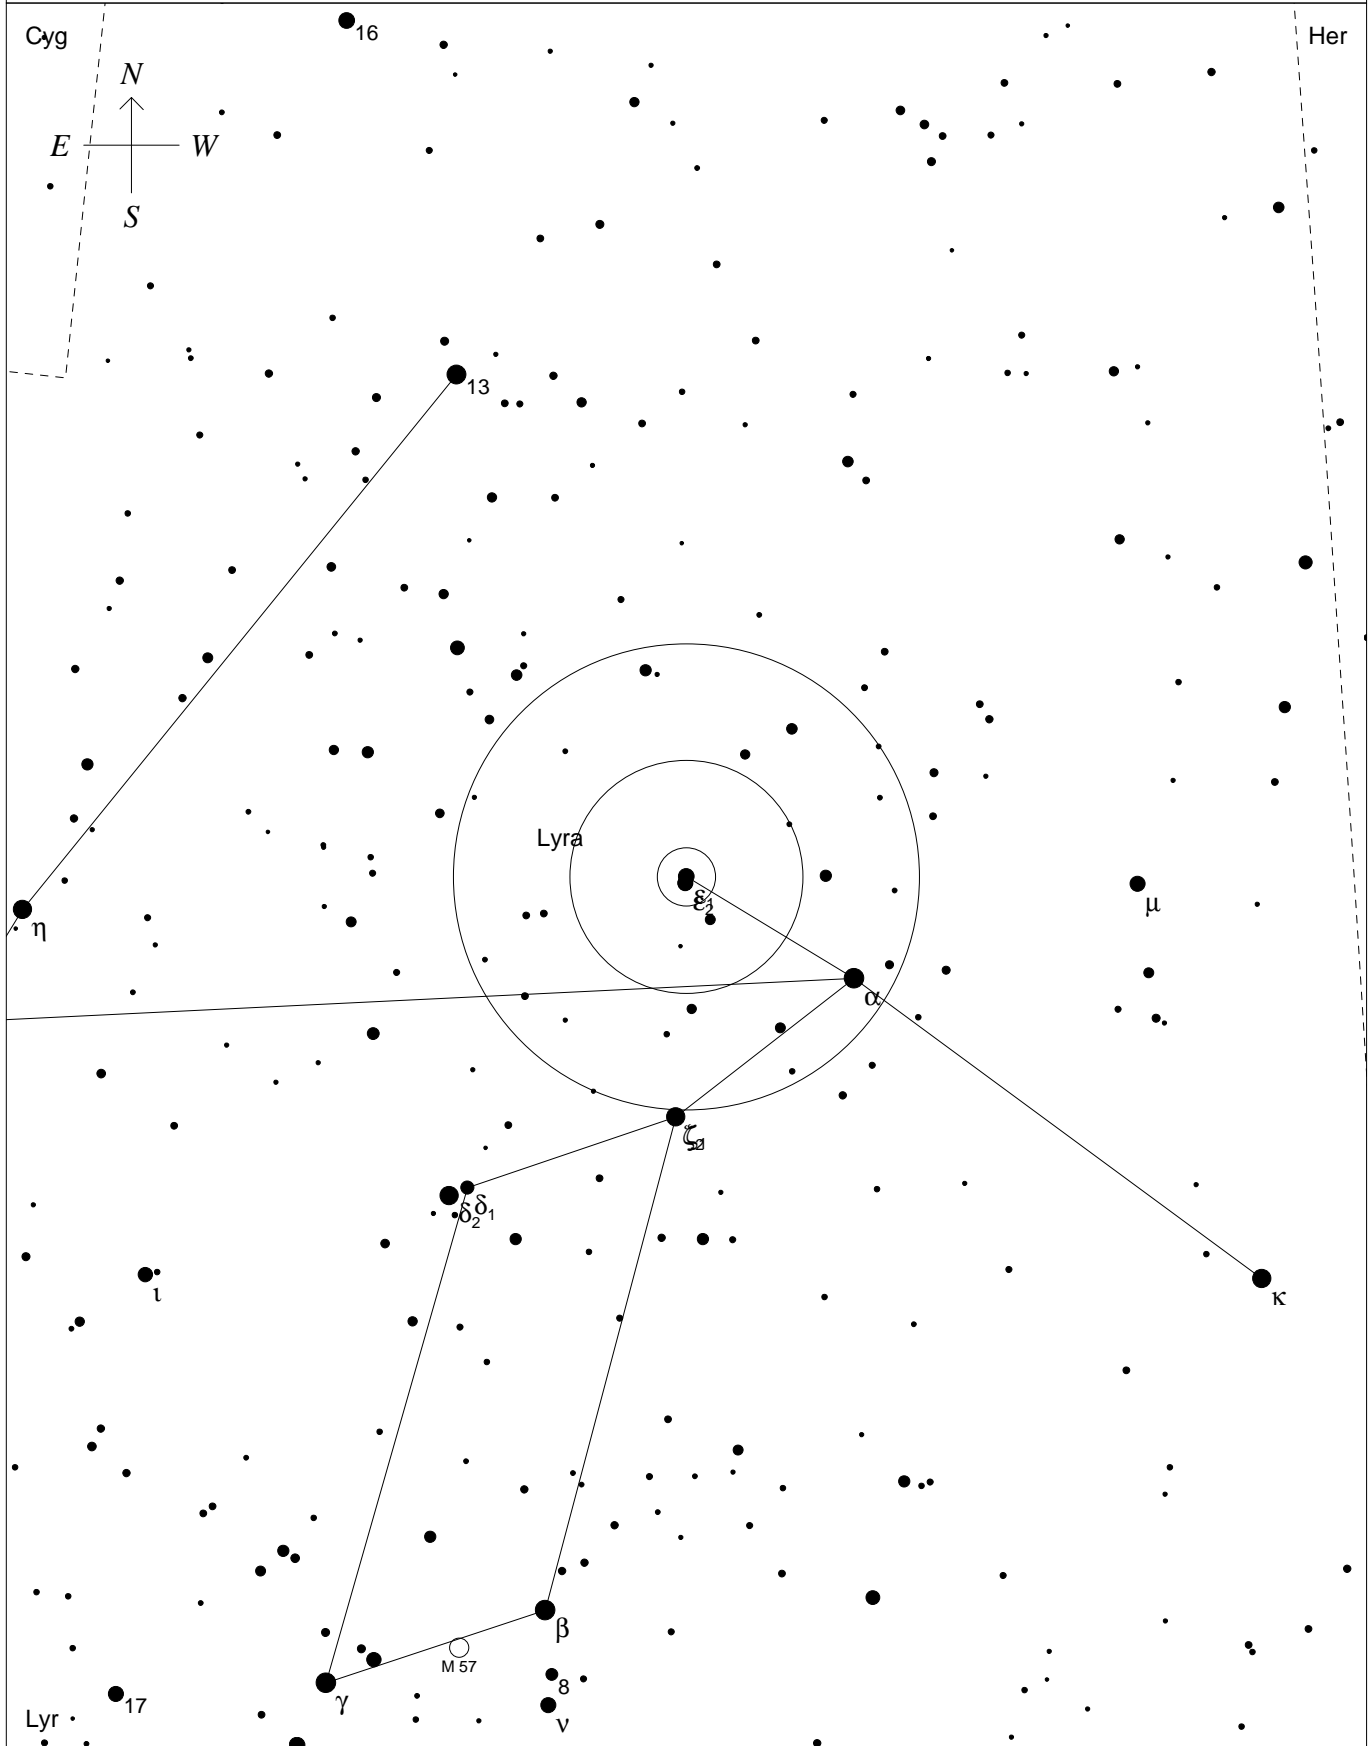

Epsilon1 + Epsilon2 Lyr

STARS	
● <4	● 6.5
● 4.5	● 7
● 5	● 7.5
● 5.5	● >8
● 6	

SYMBOLS		
● Multiple star	⊠ Dark nebula	△ Radio source
○ Variable star	⊕ Globular cluster	× X-ray source
☄ Comet	○ Open cluster	○ Other object
🌌 Galaxy	☉ Planetary nebula	
□ Bright nebula	⊗ Quasar	

75
 Designation: Epsilon1 + Epsilon2 Lyr
 Constellation: Lyra
 RA 18 44 3 Dec + 39 40
 Magnitudes 4.7, 4.6
 Sep 211 arcsec PA=182°