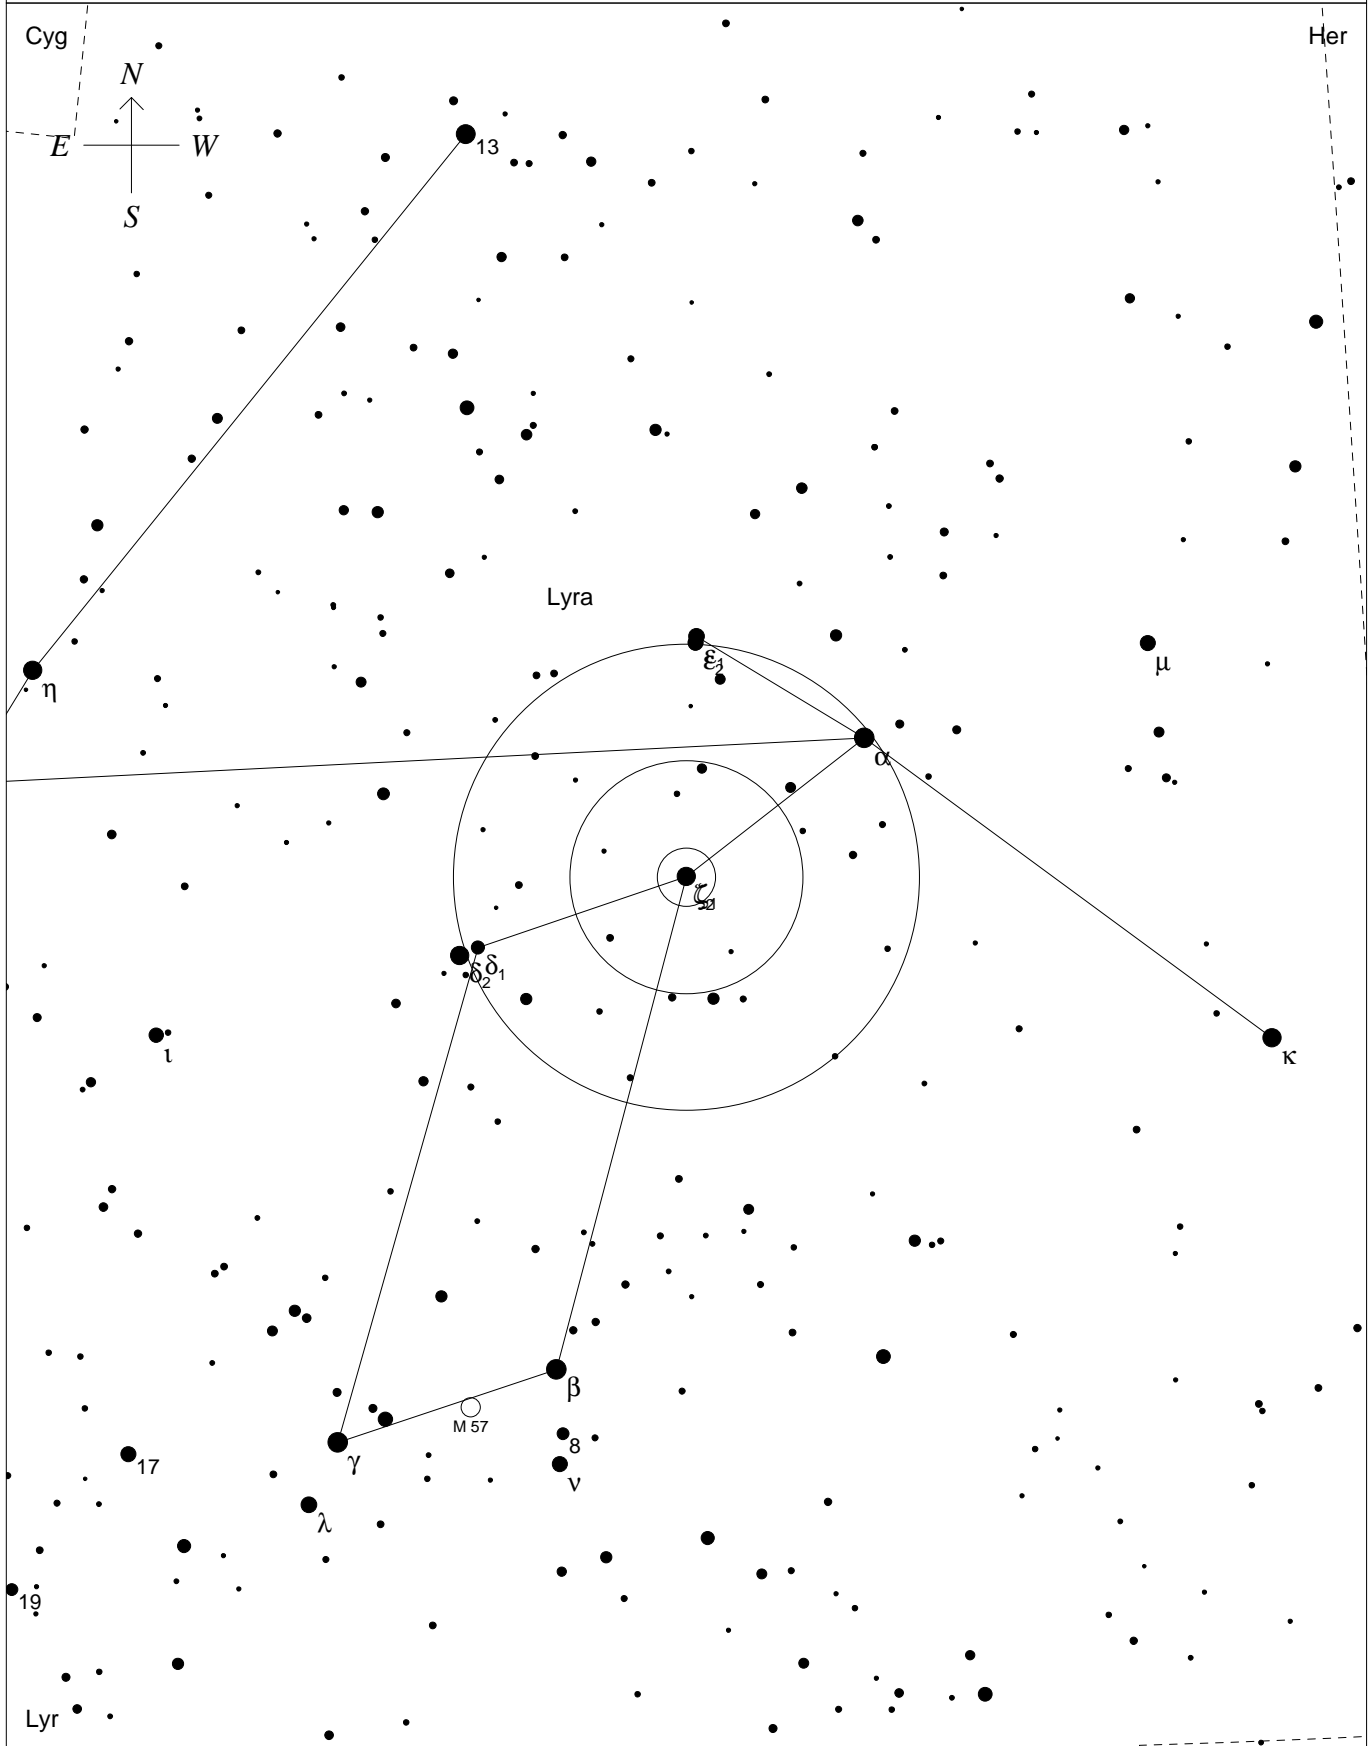

# Zeta1 + Zeta2 Lyr

STARS		SYMBOLS		
● <4	● 6.5	● Multiple star	☐ Dark nebula	△ Radio source
● 4.5	● 7	○ Variable star	⊕ Globular cluster	× X-ray source
● 5	● 7.5	☄ Comet	○ Open cluster	○ Other object
● 5.5	● >8	☉ Galaxy	☾ Planetary nebula	
● 6		☁ Bright nebula	☄ Quasar	

76  
 Designation: Zeta1 + Zeta2 Lyr  
 Constellation: Lyra  
 RA 18 44 8 Dec + 37 36  
 Magnitudes 4.3, 5.6  
 Sep 44 arcsec PA=150°