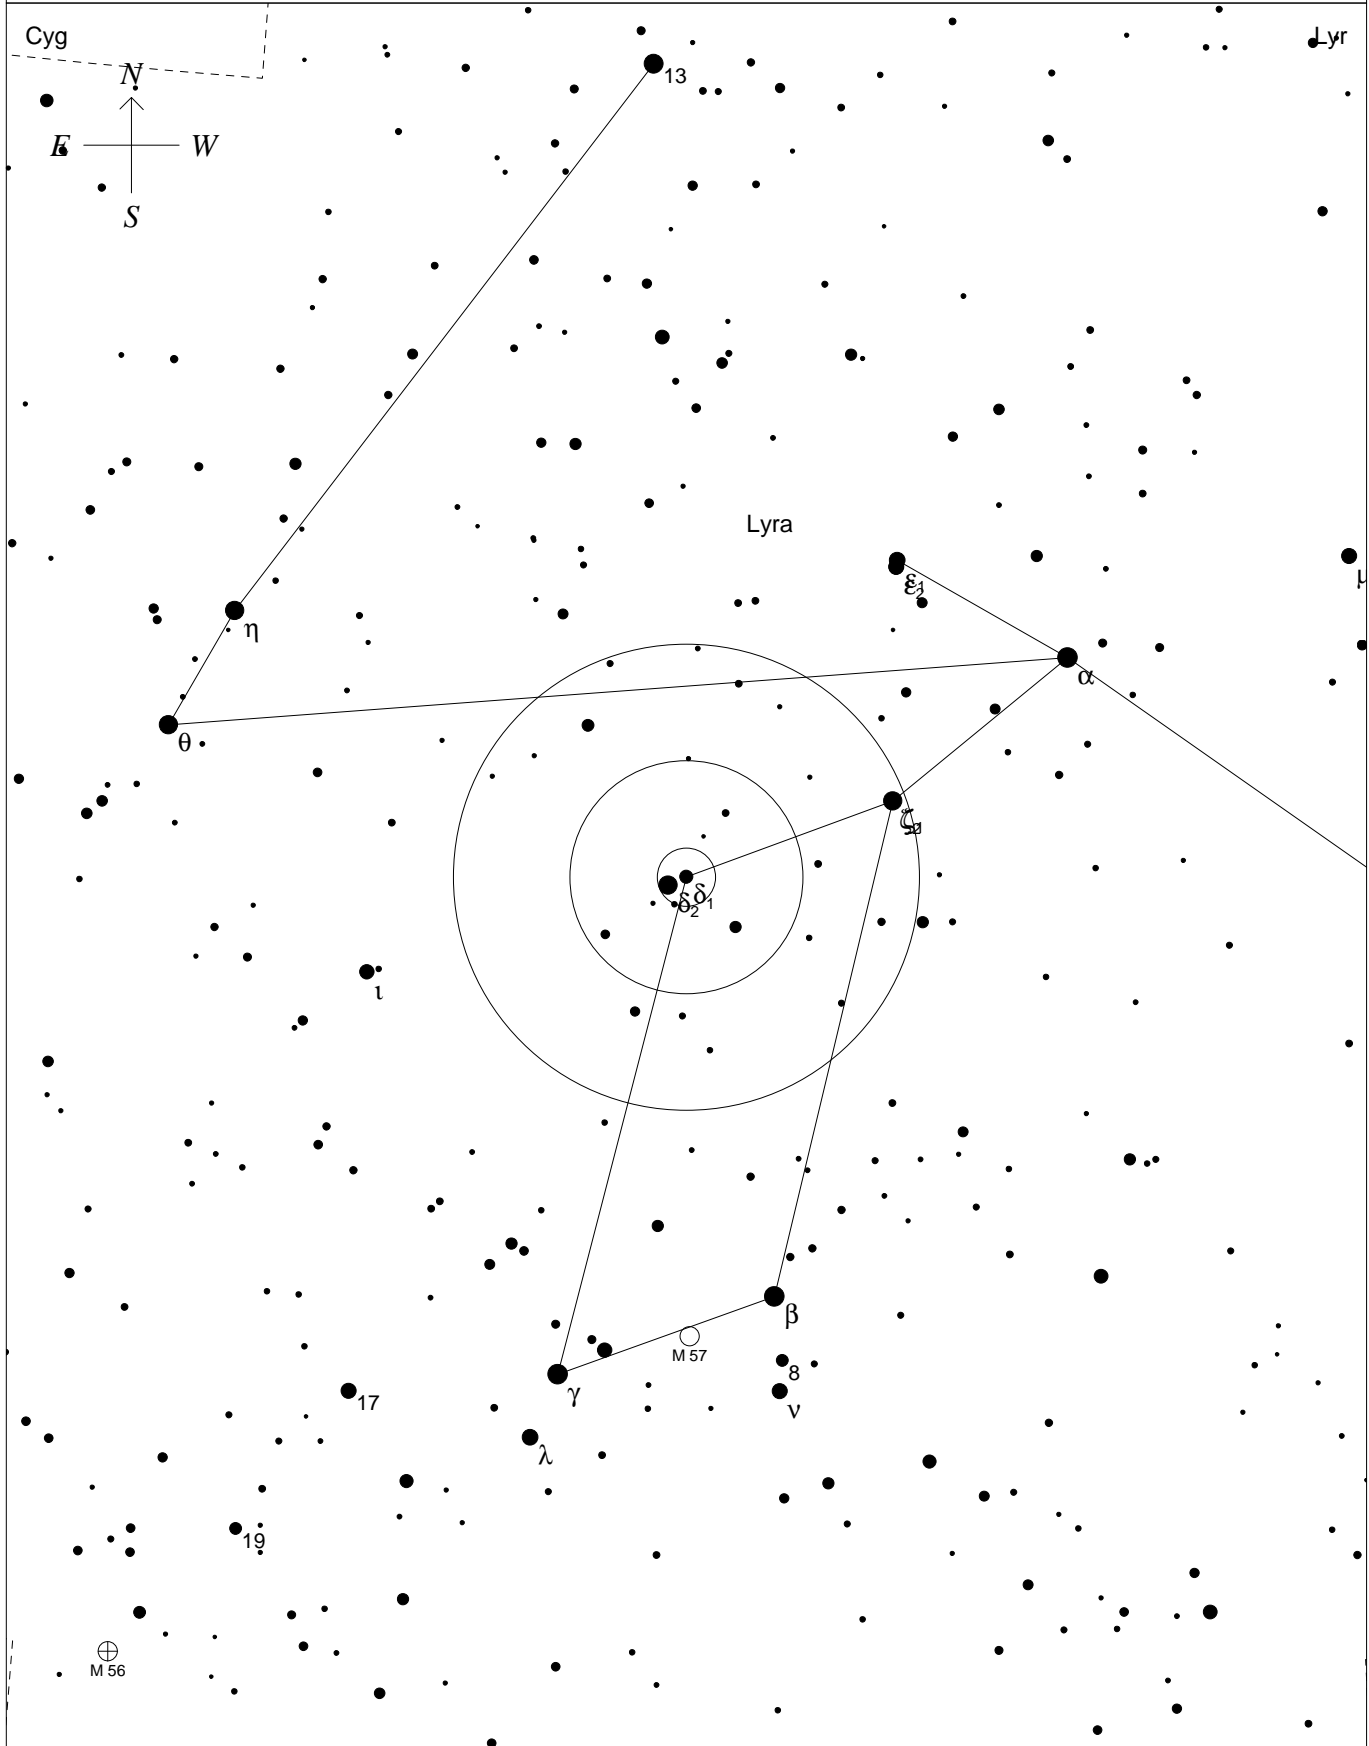

# Delta1 + Delta2 Lyr

STARS		SYMBOLS		
● <4	● 6.5	● Multiple star	⊠ Dark nebula	△ Radio source
● 4.5	● 7	○ Variable star	⊕ Globular cluster	× X-ray source
● 5	● 7.5	☄ Comet	○ Open cluster	○ Other object
● 5.5	● >8	☉ Galaxy	⊖ Planetary nebula	
● 6		□ Bright nebula	⊞ Quasar	

78  
 Designation: Delta1 + Delta2 Lyr  
 Constellation: Lyra  
 RA 18 54 3 Dec + 36 53  
 Magnitudes 4.3, 5.6  
 Sep 617 arcsec PA=295°