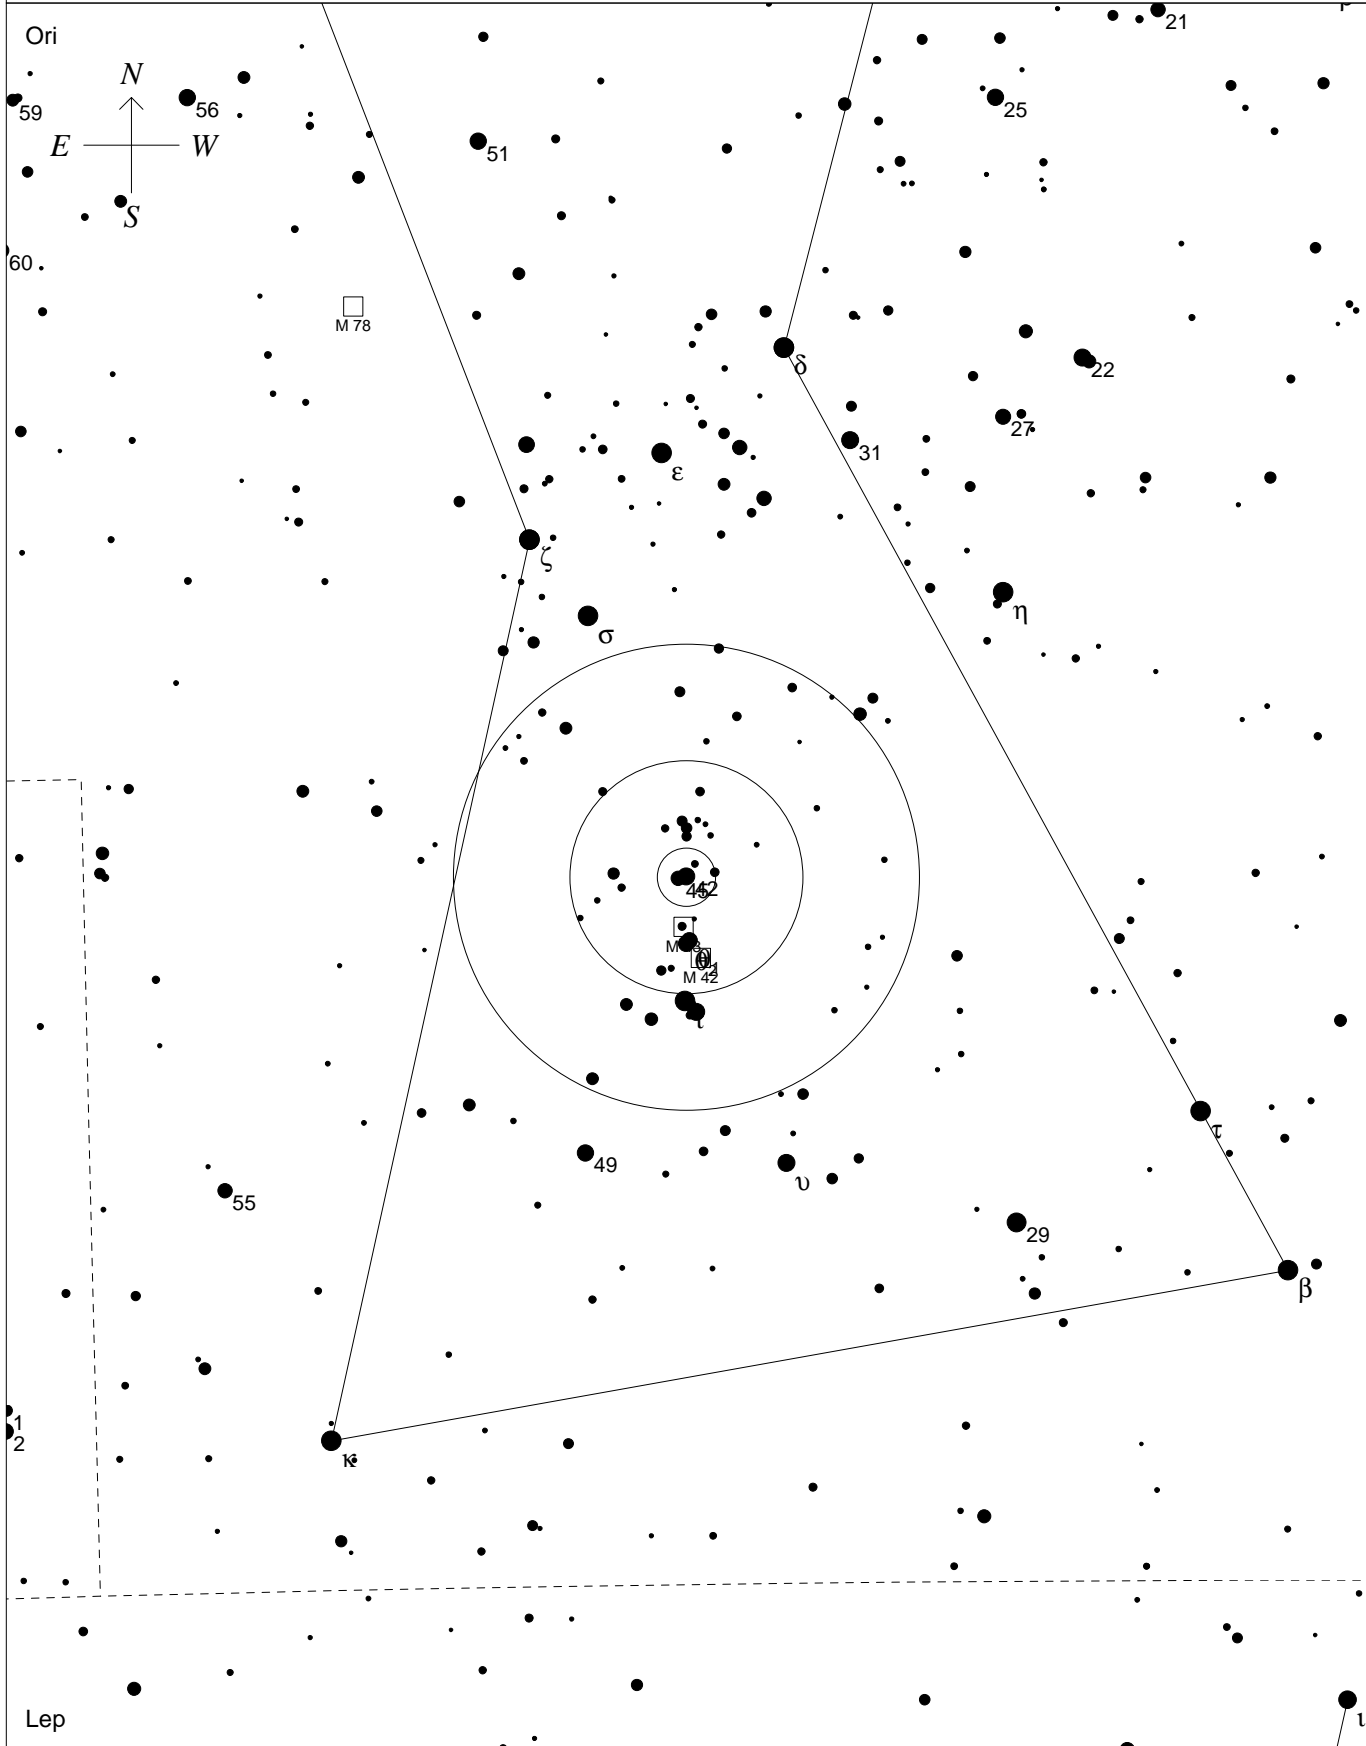

# 42 + 45 Ori

STARS		SYMBOLS		
● <4	● 6.5	● Multiple star	☐ Dark nebula	△ Radio source
● 4.5	● 7	○ Variable star	⊕ Globular cluster	× X-ray source
● 5	● 7.5	☄ Comet	○ Open cluster	○ Other object
● 5.5	● >8	☉ Galaxy	☾ Planetary nebula	
● 6		☐ Bright nebula	☄ Quasar	

85  
 Designation: 42 + 45 Ori  
 Constellation: Orion  
 RA 05 35 2 Dec - 04 50  
 Magnitudes 4.6, 5.3  
 Sep 251 arcsec PA=105°