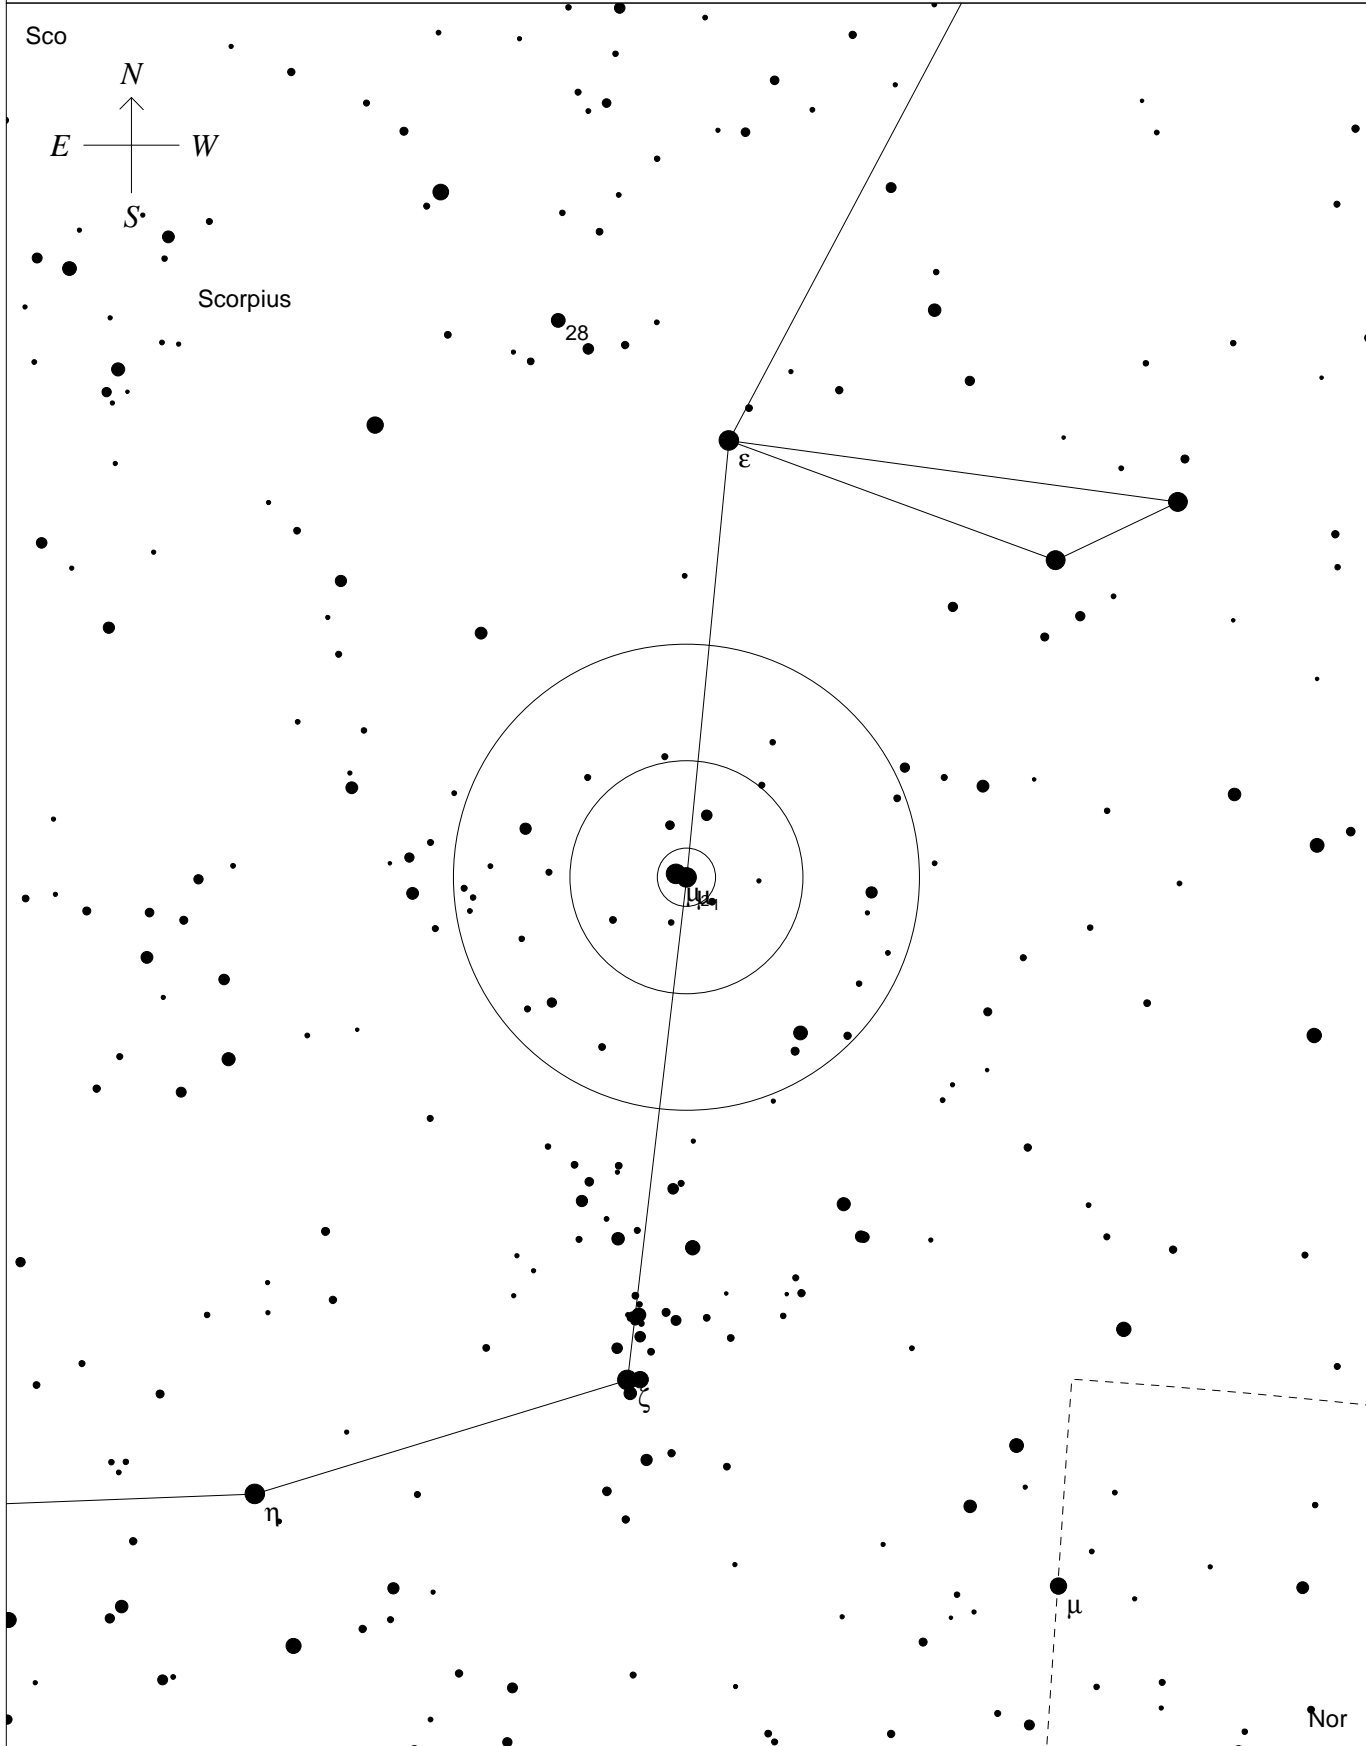

Mu1 + Mu2 Sco

| STARS | | SYMBOLS | | |
|-------|-------|-----------------|--------------------|----------------|
| ● <4 | ● 6.5 | ● Multiple star | ☐ Dark nebula | △ Radio source |
| ● 4.5 | ● 7 | ○ Variable star | ⊕ Globular cluster | × X-ray source |
| ● 5 | ● 7.5 | ☄ Comet | ○ Open cluster | ○ Other object |
| ● 5.5 | ● >8 | ☉ Galaxy | ☉ Planetary nebula | |
| ● 6 | | ☐ Bright nebula | ☉ Quasar | |

101
 Designation: Mu1 + Mu2 Sco
 Constellation: Scorpius
 RA 16 51 5 Dec - 38 03
 Magnitudes 3.1, 3.6
 Sep 347 arcsec PA=72°